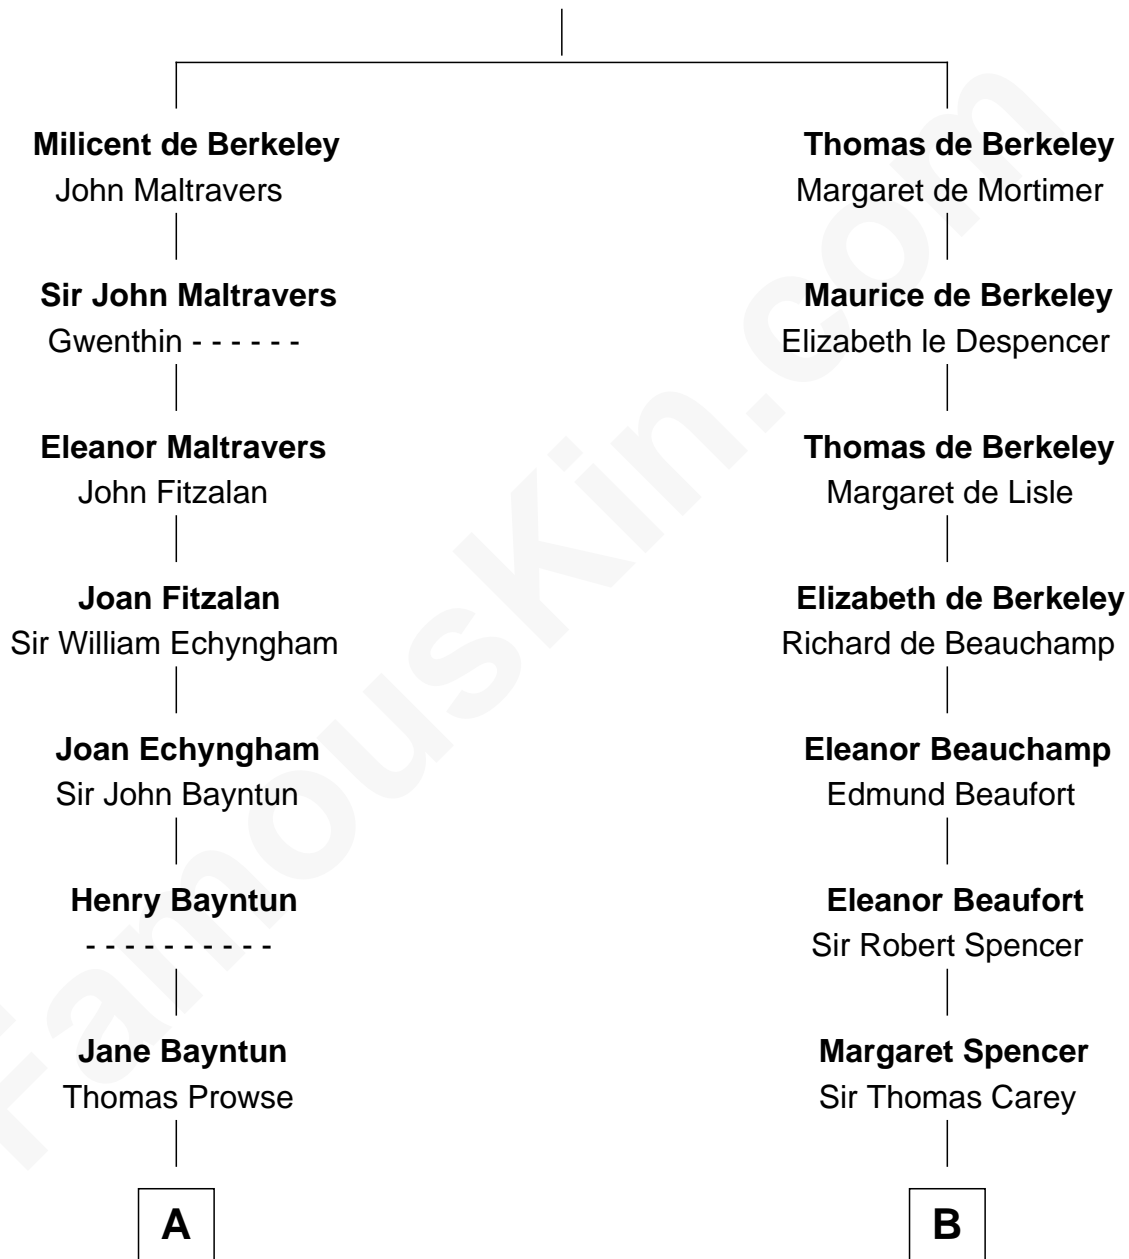

## Relationship Chart of

### Barbara (Pierce) Bush

*First Lady of President George H.W. Bush*

19th cousin 1 time removed of

### John D. Rockefeller

*Founder of the Standard Oil Company*

**Sir Maurice de Berkeley**

Eve la Zouche

**C**

**Jonas James Pierce**

Kate Pritzel

**Scott Pierce**

Mabel Marvin

**Marvin Pierce**

Pauline Robinson

**Barbara (Pierce) Bush**

*First Lady of George H.W. Bush*

**D**

**Lucy Avery**

Godfrey Lewis Rockefeller