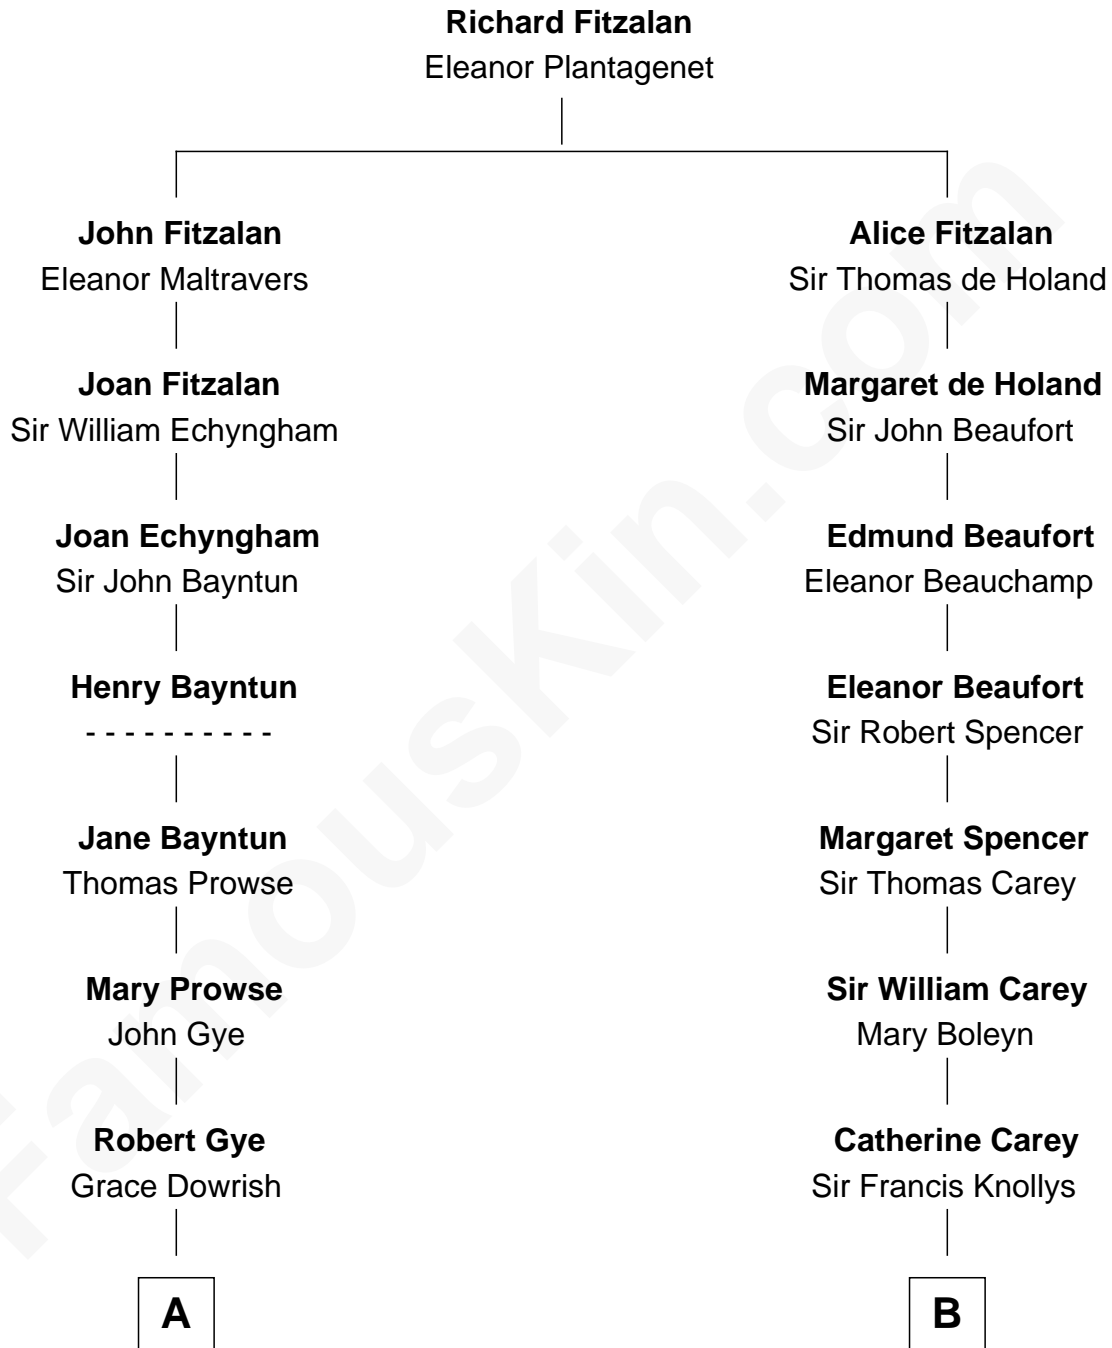

FamousKin.com

Relationship Chart of

Barbara (Pierce) Bush

First Lady of President George H.W. Bush

18th cousin 1 time removed of

Nelson Rockefeller

41st U.S. Vice-President

C

Marvin Pierce
Pauline Robinson

Barbara (Pierce) Bush
First Lady of George H.W. Bush

D

John Davison Rockefeller
Laura Celestia Spelman

John Davison Rockefeller
Abby Greene Aldrich

Nelson Rockefeller
41st U.S. Vice-President