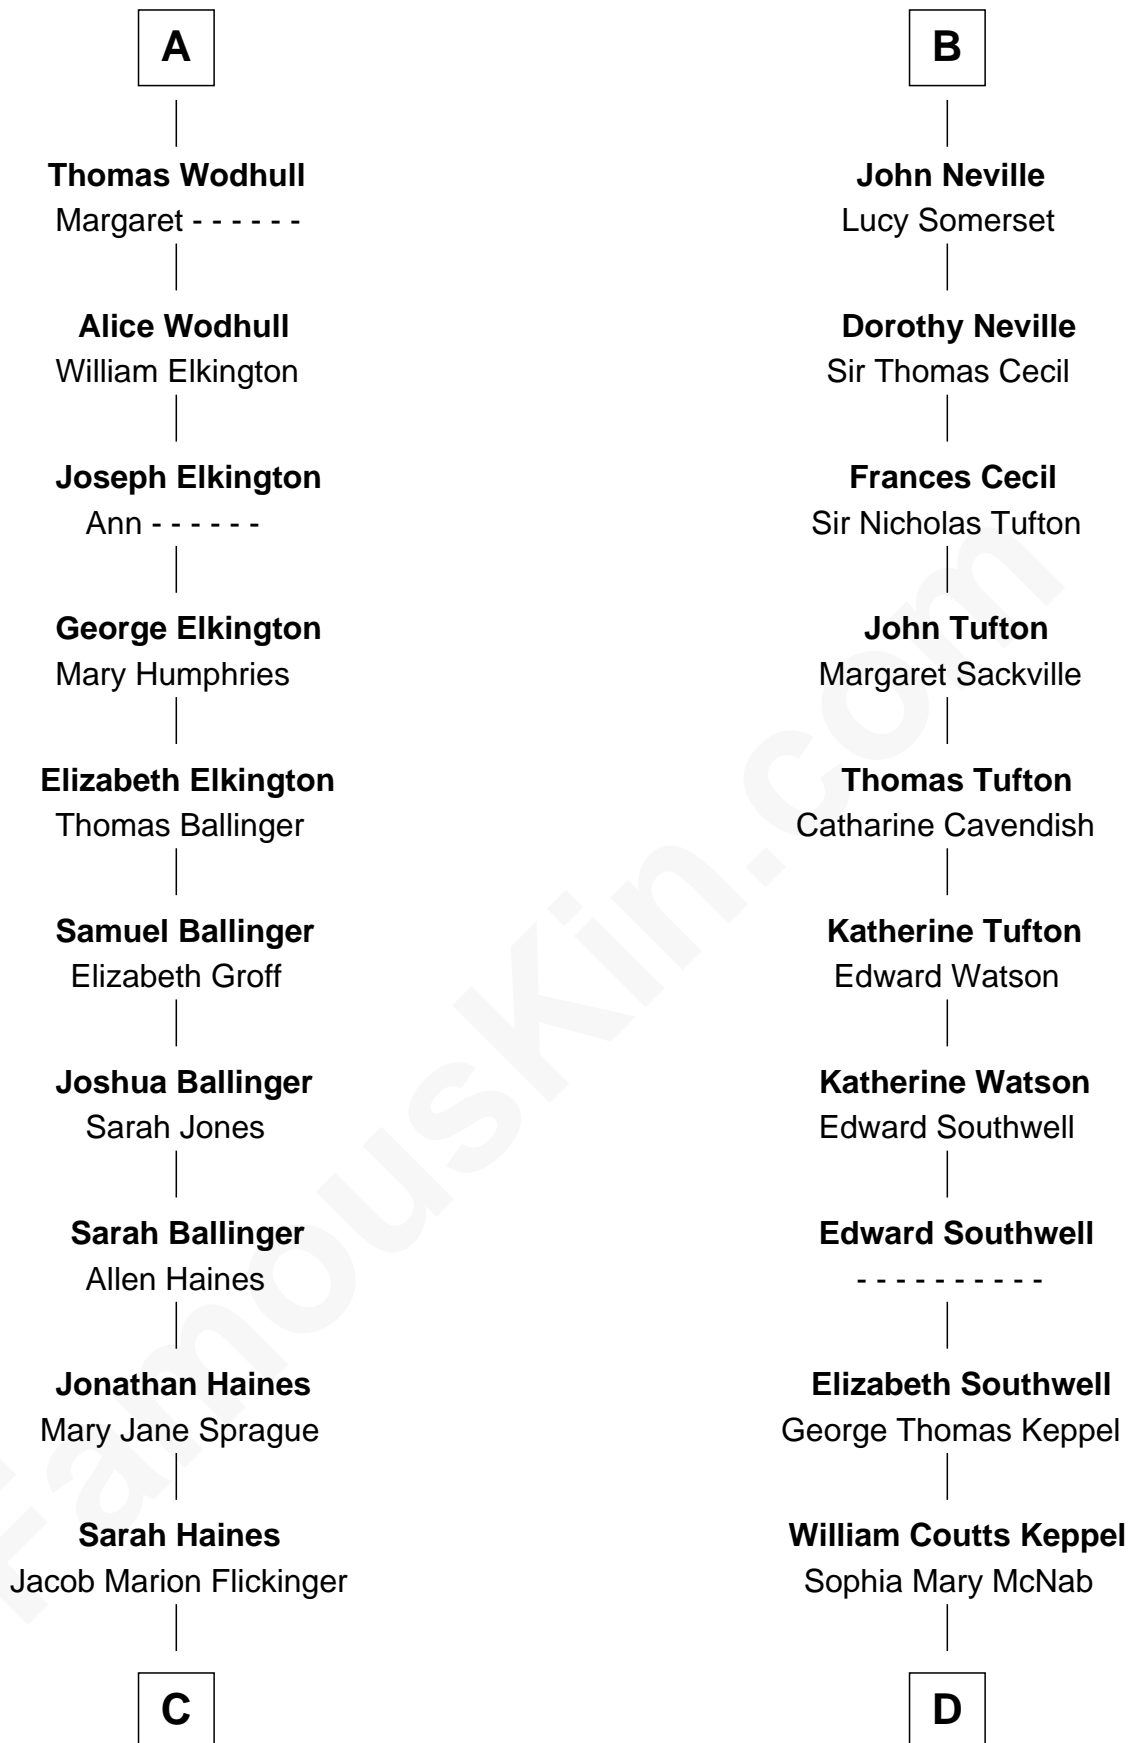

FamousKin.com
Relationship Chart of
Barbara (Pierce) Bush

First Lady of President George H.W. Bush

19th cousin 1 time removed of

Camilla Parker Bowles

Queen Consort of the United Kingdom

C

Lulu Dell Flickinger
James Edgar Robinson

Pauline Robinson
Marvin Pierce

Barbara (Pierce) Bush
First Lady of George H.W. Bush

D

George Keppel
Alice Frederica Edmonstone

Sonia Rosemary Keppel
Roland Calvert Cubitt

Rosalind Maud Cubitt
Bruce Middleton Hope Shand