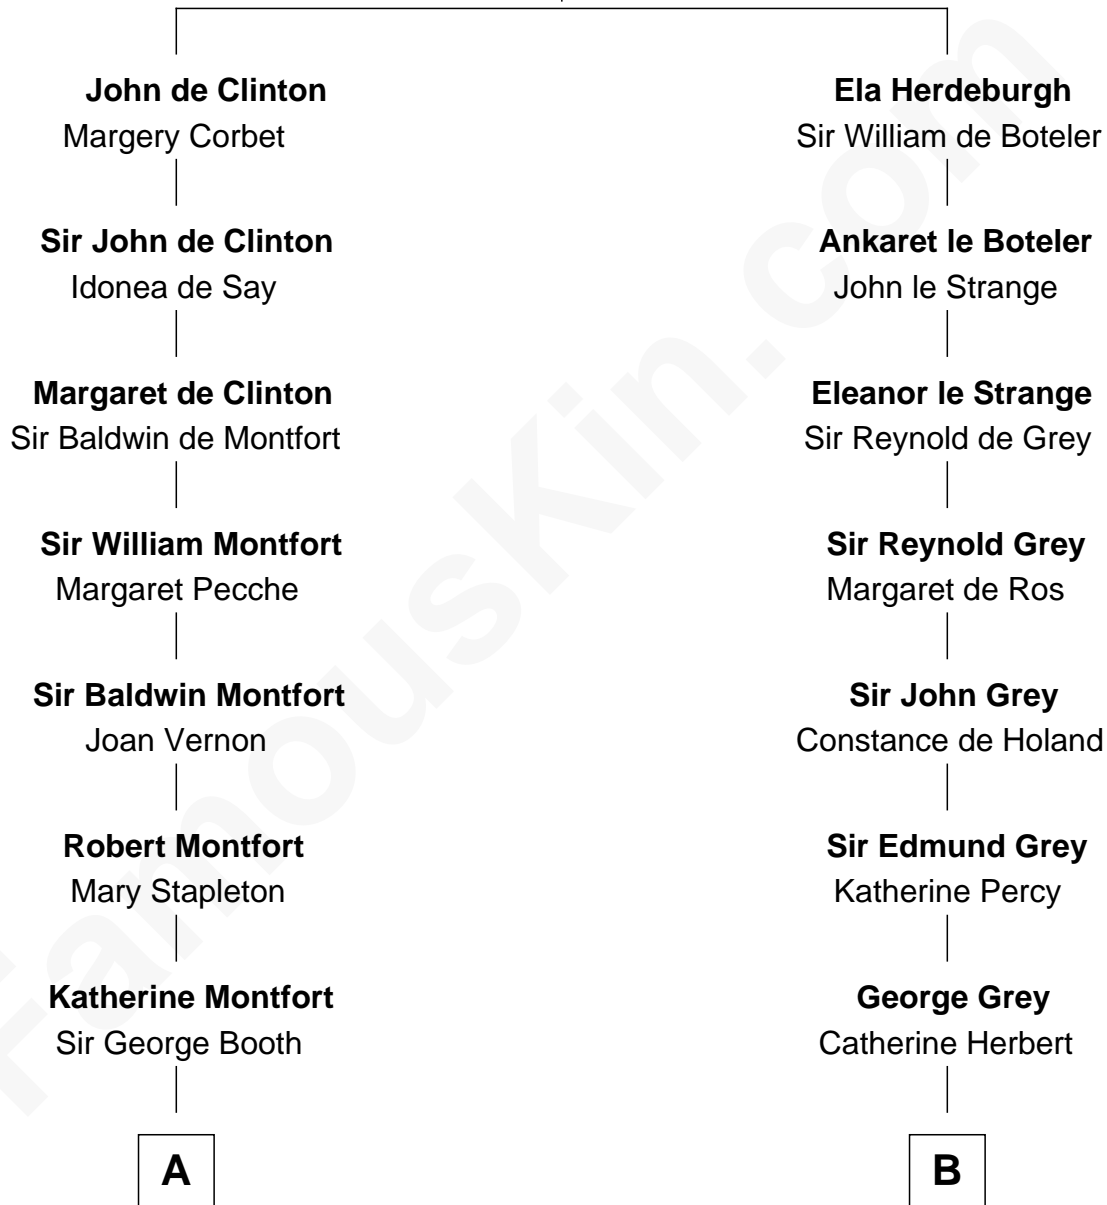

FamousKin.com

Relationship Chart of

Barbara (Pierce) Bush

First Lady of President George H.W. Bush

21st cousin of

Camilla Parker Bowles

Queen Consort of the United Kingdom

Ida de Odingsells

with husband

John de Clinton

with husband

Sir Roger de Herdeburgh

C

Samuel Ross Marvin

Julia Ann Place

Jerome Place Marvin

Martha Ann Stokes

Mabel Marvin

Scott Pierce

Marvin Pierce

Pauline Robinson

Barbara (Pierce) Bush

First Lady of George H.W. Bush

D