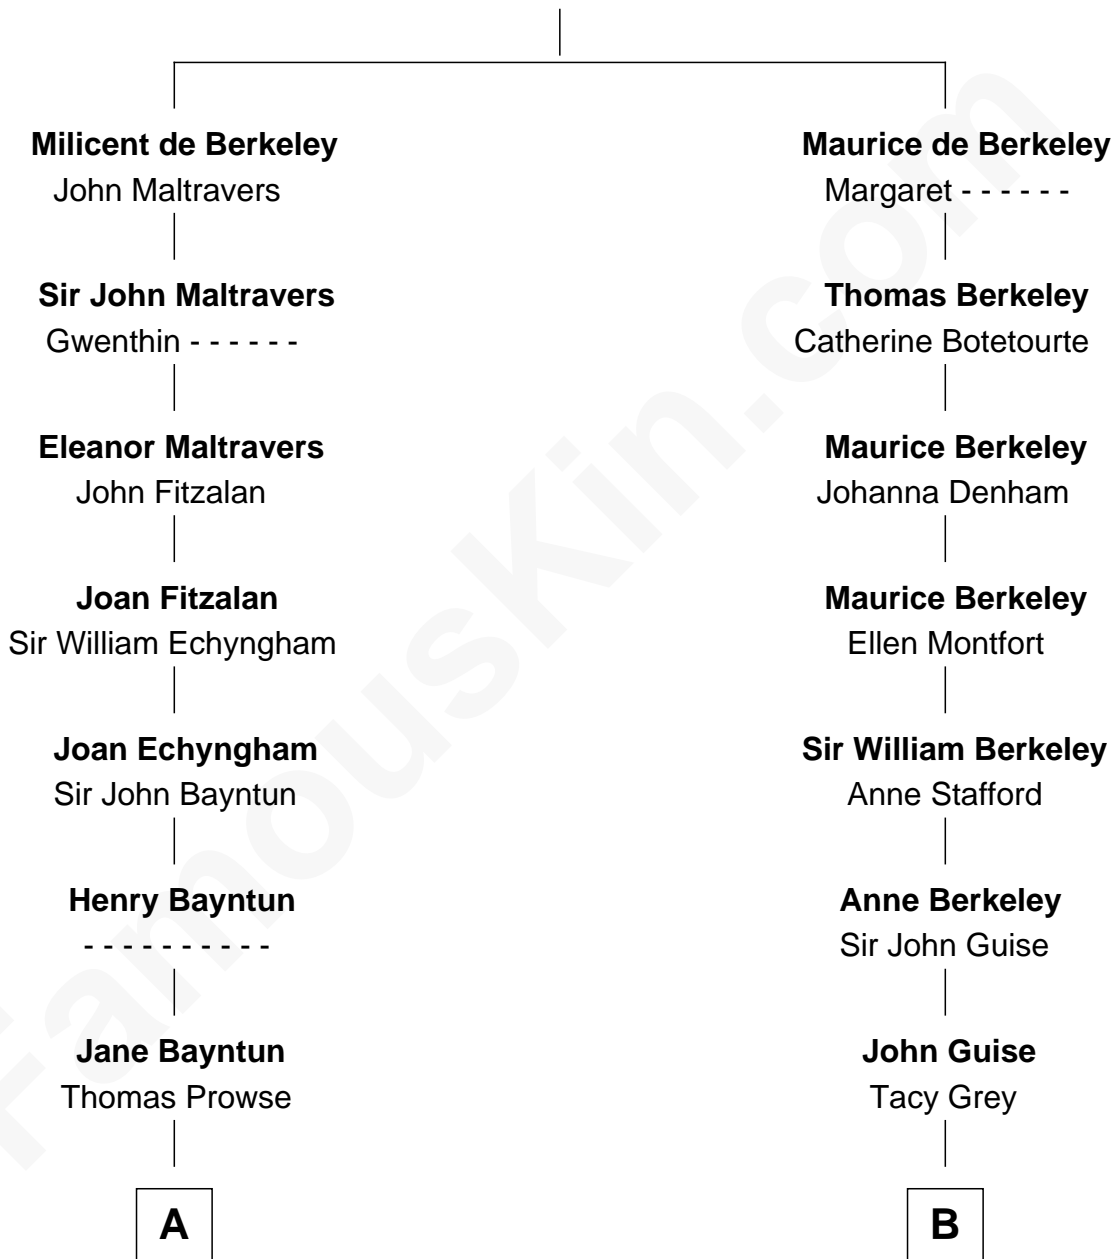

## Relationship Chart of

### Barbara (Pierce) Bush

*First Lady of President George H.W. Bush*

20th cousin of

### Raquel Welch

*Movie Actress*

**Sir Maurice de Berkeley**

Eve la Zouche

**C**

**Jonas James Pierce**

Kate Pritzel

**Scott Pierce**