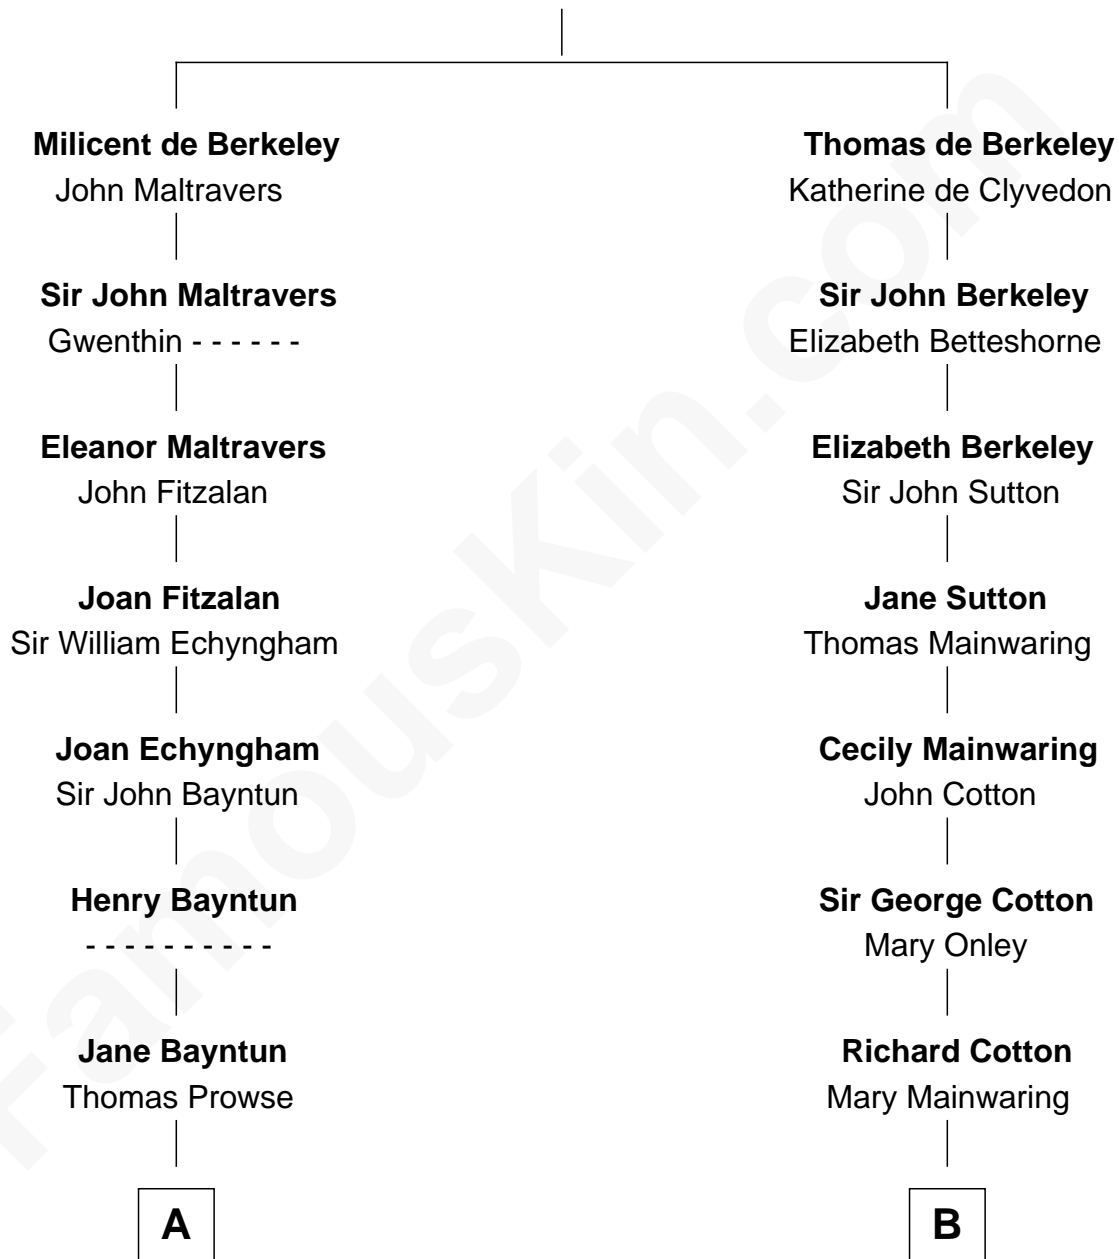

## Relationship Chart of

### Barbara (Pierce) Bush

*First Lady of President George H.W. Bush*

15th cousin 5 times removed of

### Grover Cleveland

*22nd and 24th U.S. President*

**Sir Maurice de Berkeley**

Eve la Zouche

**C**

—  
**Jonas James Pierce**

Kate Pritzel

—  
**Scott Pierce**