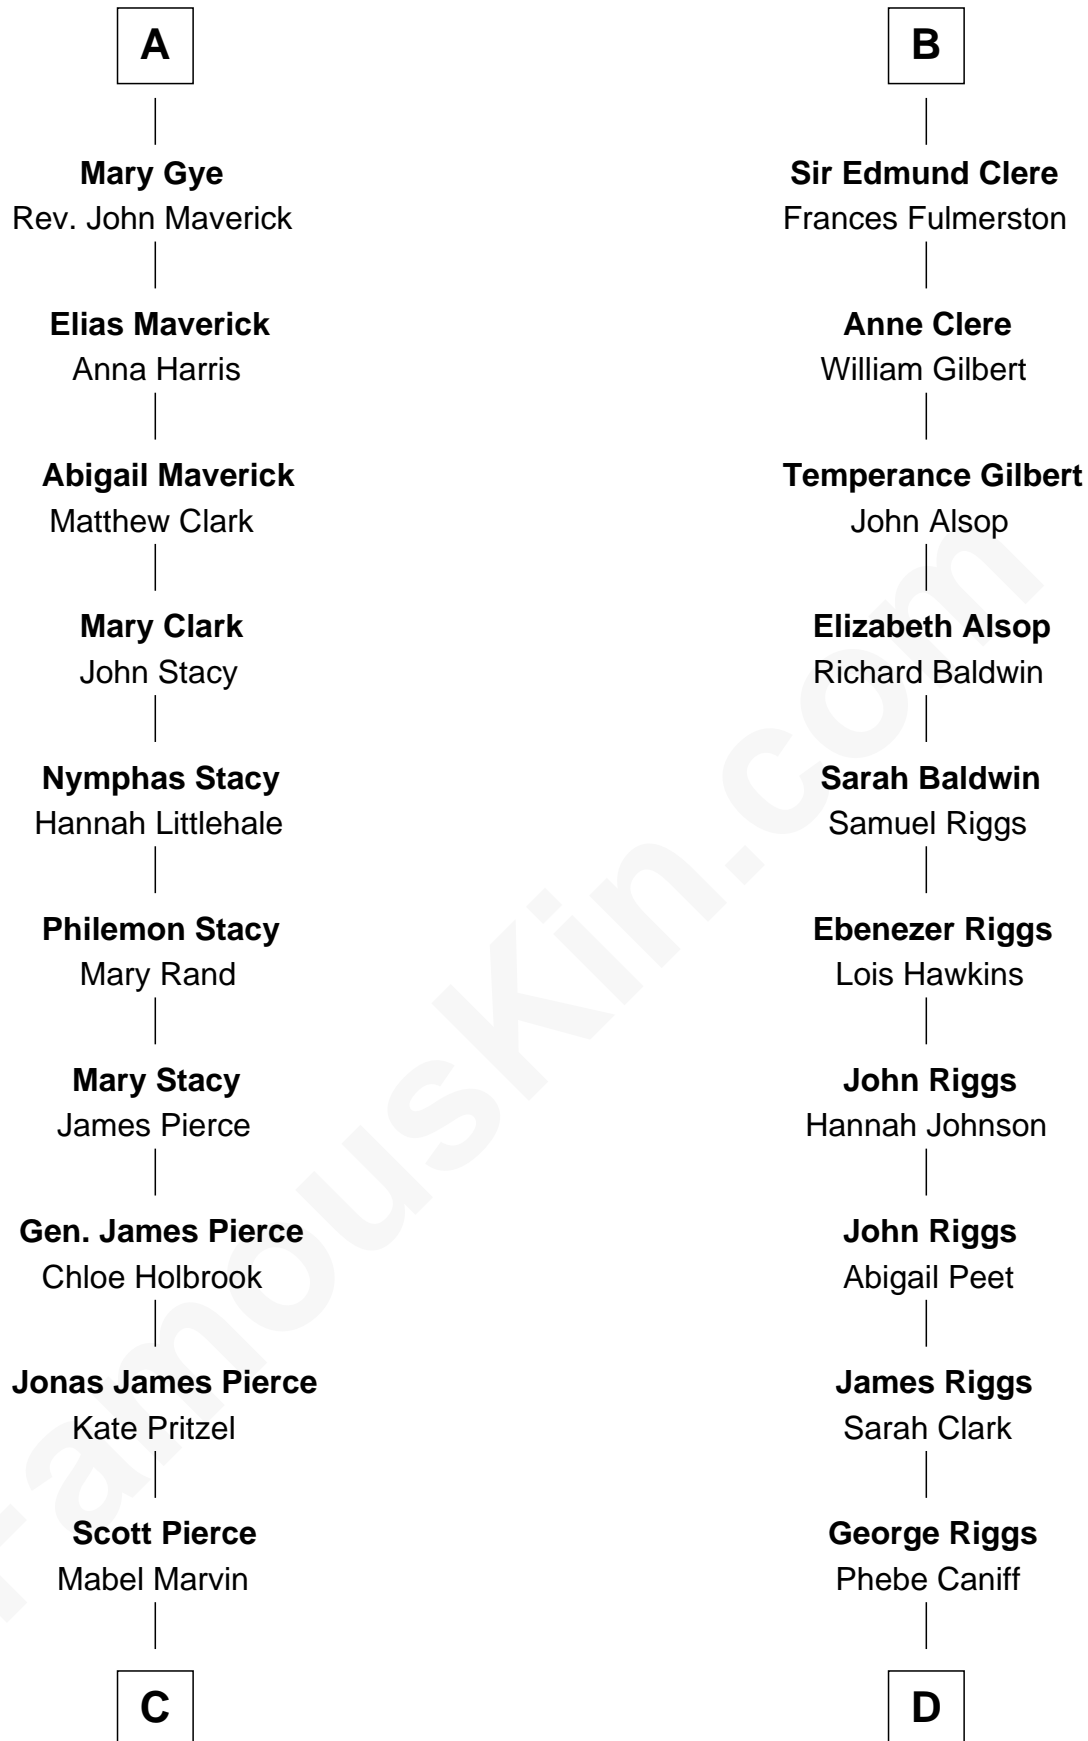

## Relationship Chart of Barbara (Pierce) Bush

*First Lady of President George H.W. Bush*

18th cousin 2 times removed of

## Mamie (Doud) Eisenhower

*First Lady of President Dwight Eisenhower*

**C**

**Marvin Pierce**  
Pauline Robinson

**Barbara (Pierce) Bush**  
*First Lady of George H.W. Bush*

**D**

**Maria Riggs**  
Eli Doud

**Royal Houghton Doud**  
Mary Cornelia Sheldon

**John Sheldon Doud**  
Elivera Mathilda Carlson

**Mamie (Doud) Eisenhower**  
*First Lady of Dwight Eisenhower*

FamousKin.com