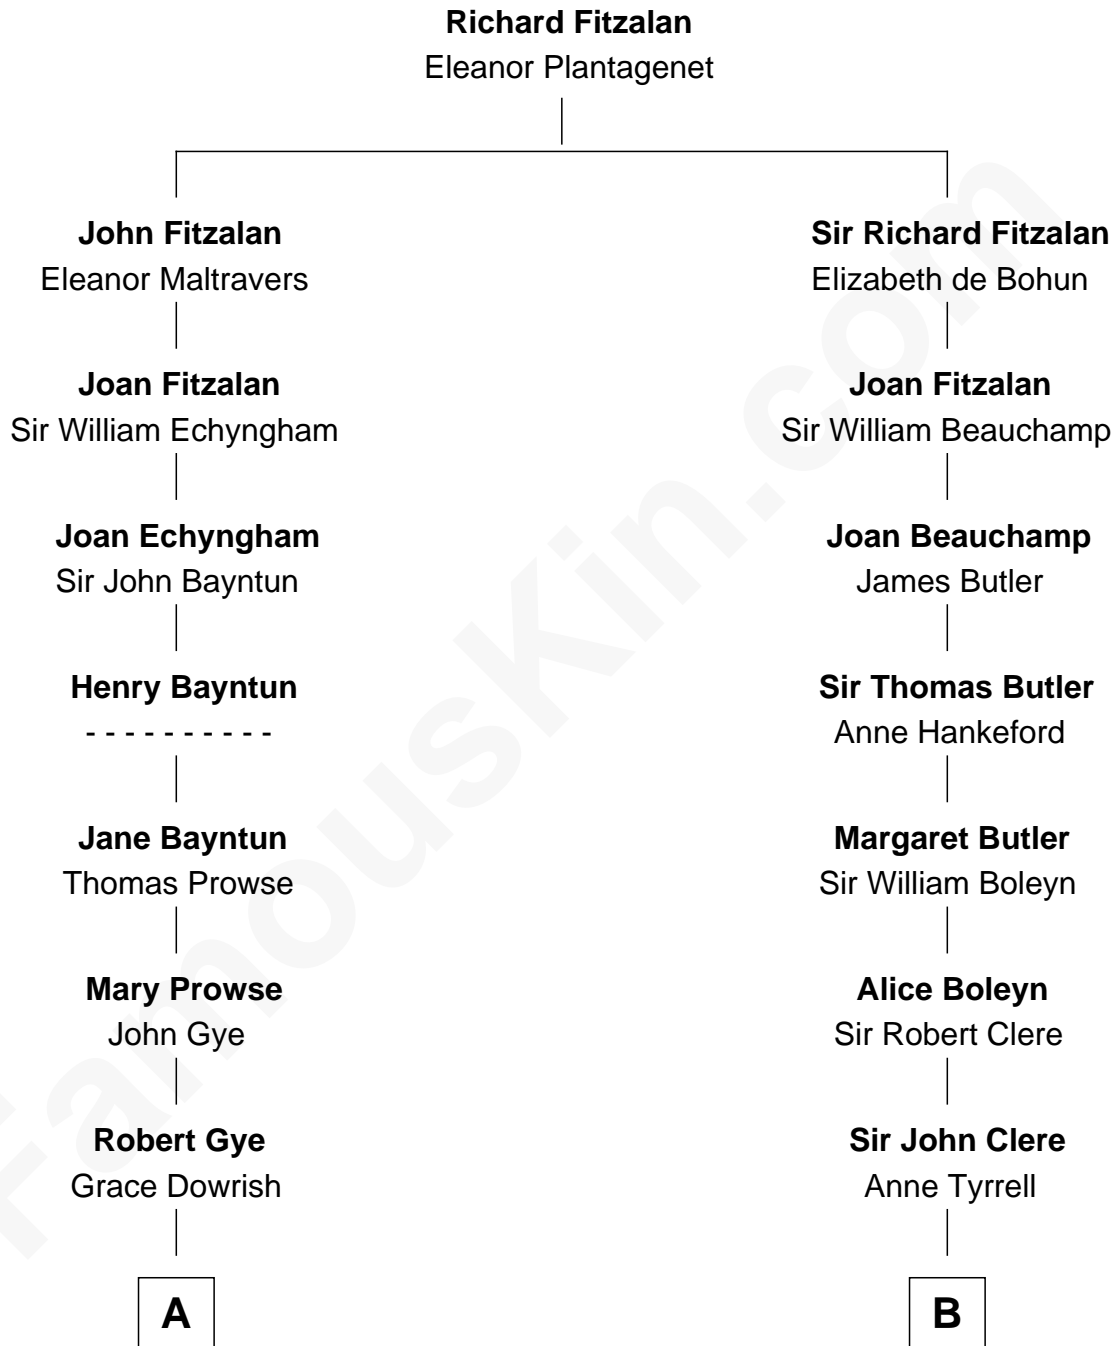

# FamousKin.com

## Relationship Chart of Barbara (Pierce) Bush

*First Lady of President George H.W. Bush*

18th cousin 2 times removed of

## Mamie (Doud) Eisenhower

*First Lady of President Dwight Eisenhower*

**C**

**Marvin Pierce**  
Pauline Robinson

**Barbara (Pierce) Bush**  
*First Lady of George H.W. Bush*

**D**

**Maria Riggs**  
Eli Doud

**Royal Houghton Doud**  
Mary Cornelia Sheldon

**John Sheldon Doud**  
Elivera Mathilda Carlson

**Mamie (Doud) Eisenhower**  
*First Lady of Dwight Eisenhower*

FamousKin.com