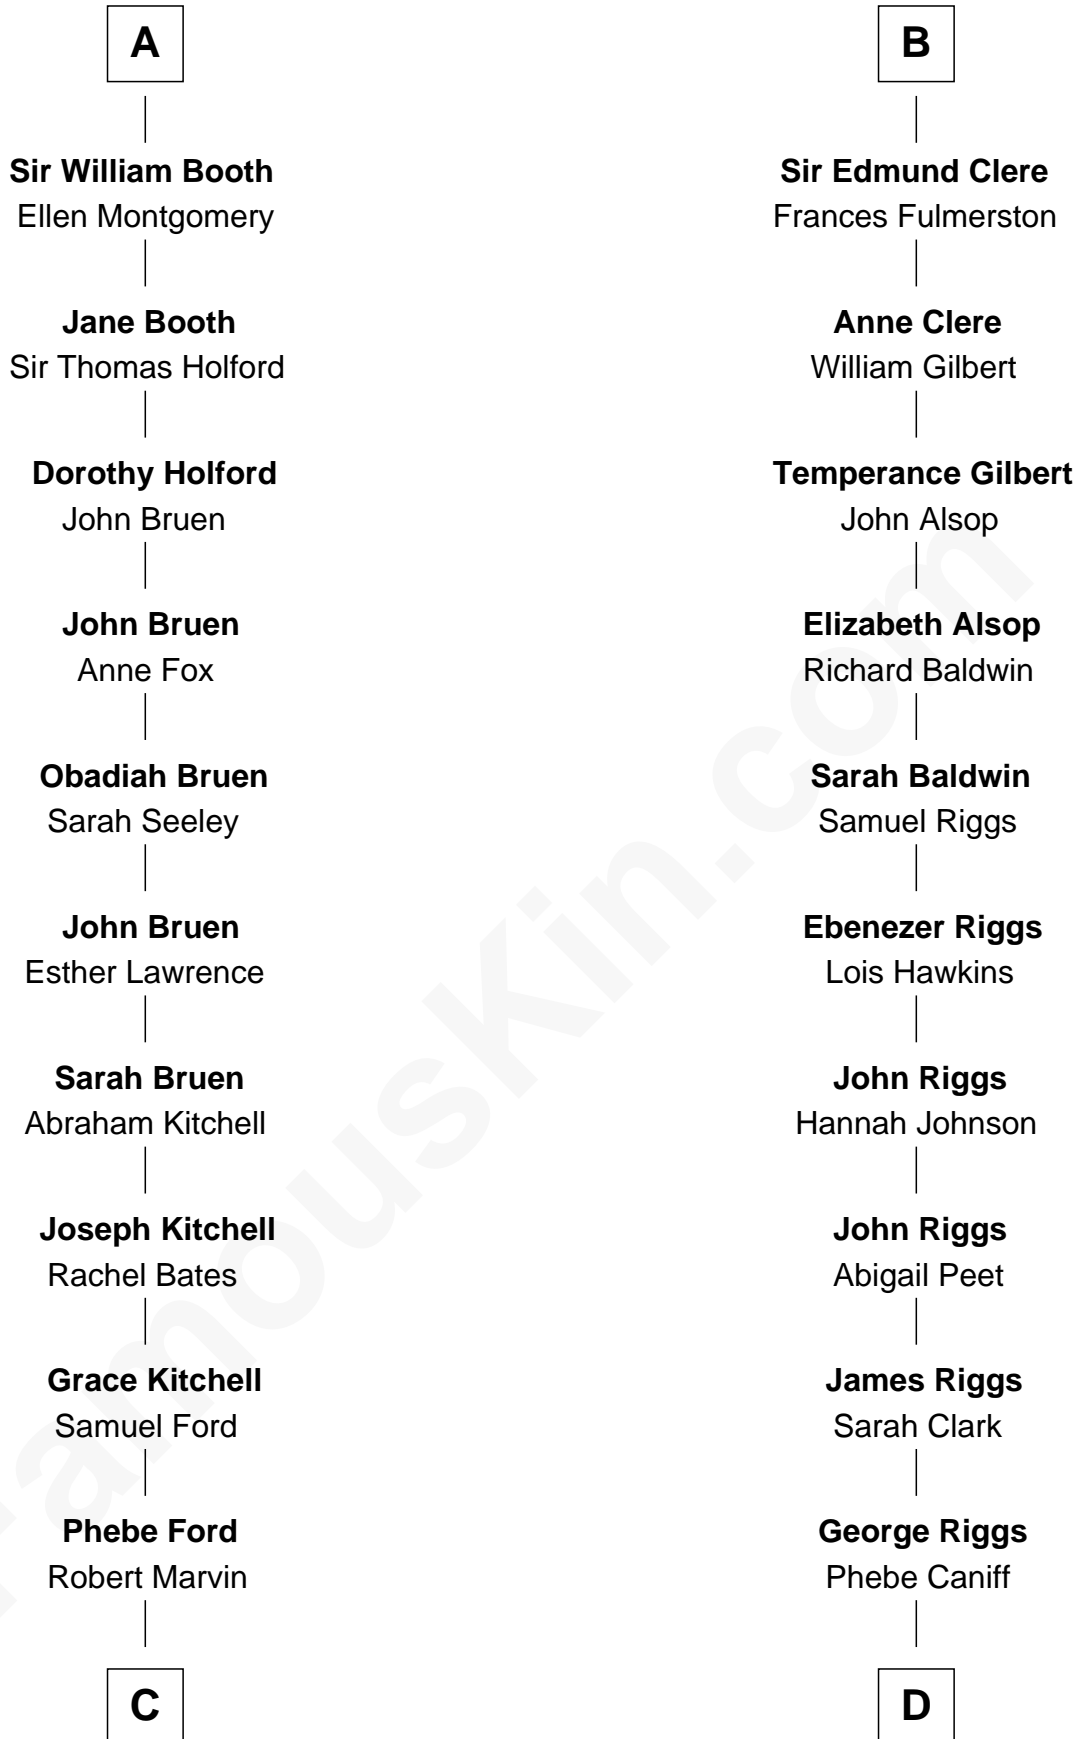

## Relationship Chart of

### Barbara (Pierce) Bush

*First Lady of President George H.W. Bush*

20th cousin 1 time removed of

### Mamie (Doud) Eisenhower

*First Lady of President Dwight Eisenhower*

**C**

**Samuel Ross Marvin**

Julia Ann Place

**Jerome Place Marvin**

Martha Ann Stokes

**Mabel Marvin**

Scott Pierce

**Marvin Pierce**

Pauline Robinson

**Barbara (Pierce) Bush**

*First Lady of George H.W. Bush*

**D**

**Maria Riggs**

Eli Doud