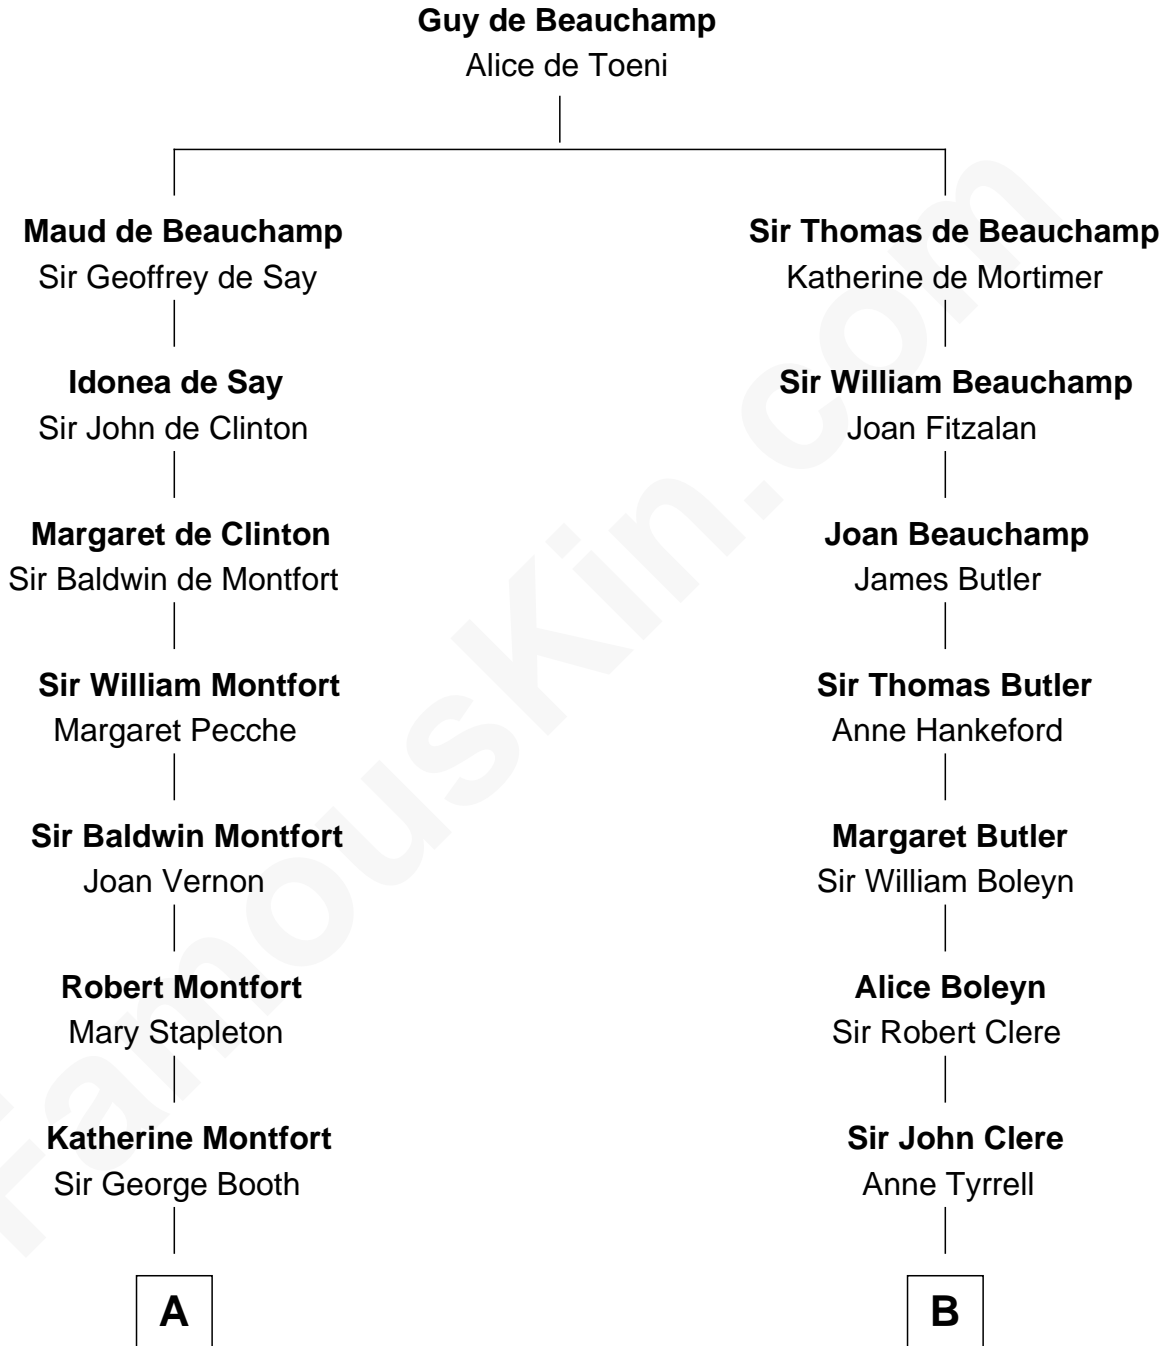

## Relationship Chart of

### Barbara (Pierce) Bush

*First Lady of President George H.W. Bush*

20th cousin 1 time removed of

### Mamie (Doud) Eisenhower

*First Lady of President Dwight Eisenhower*

**C**

**Samuel Ross Marvin**

Julia Ann Place

**Jerome Place Marvin**

Martha Ann Stokes

**Mabel Marvin**