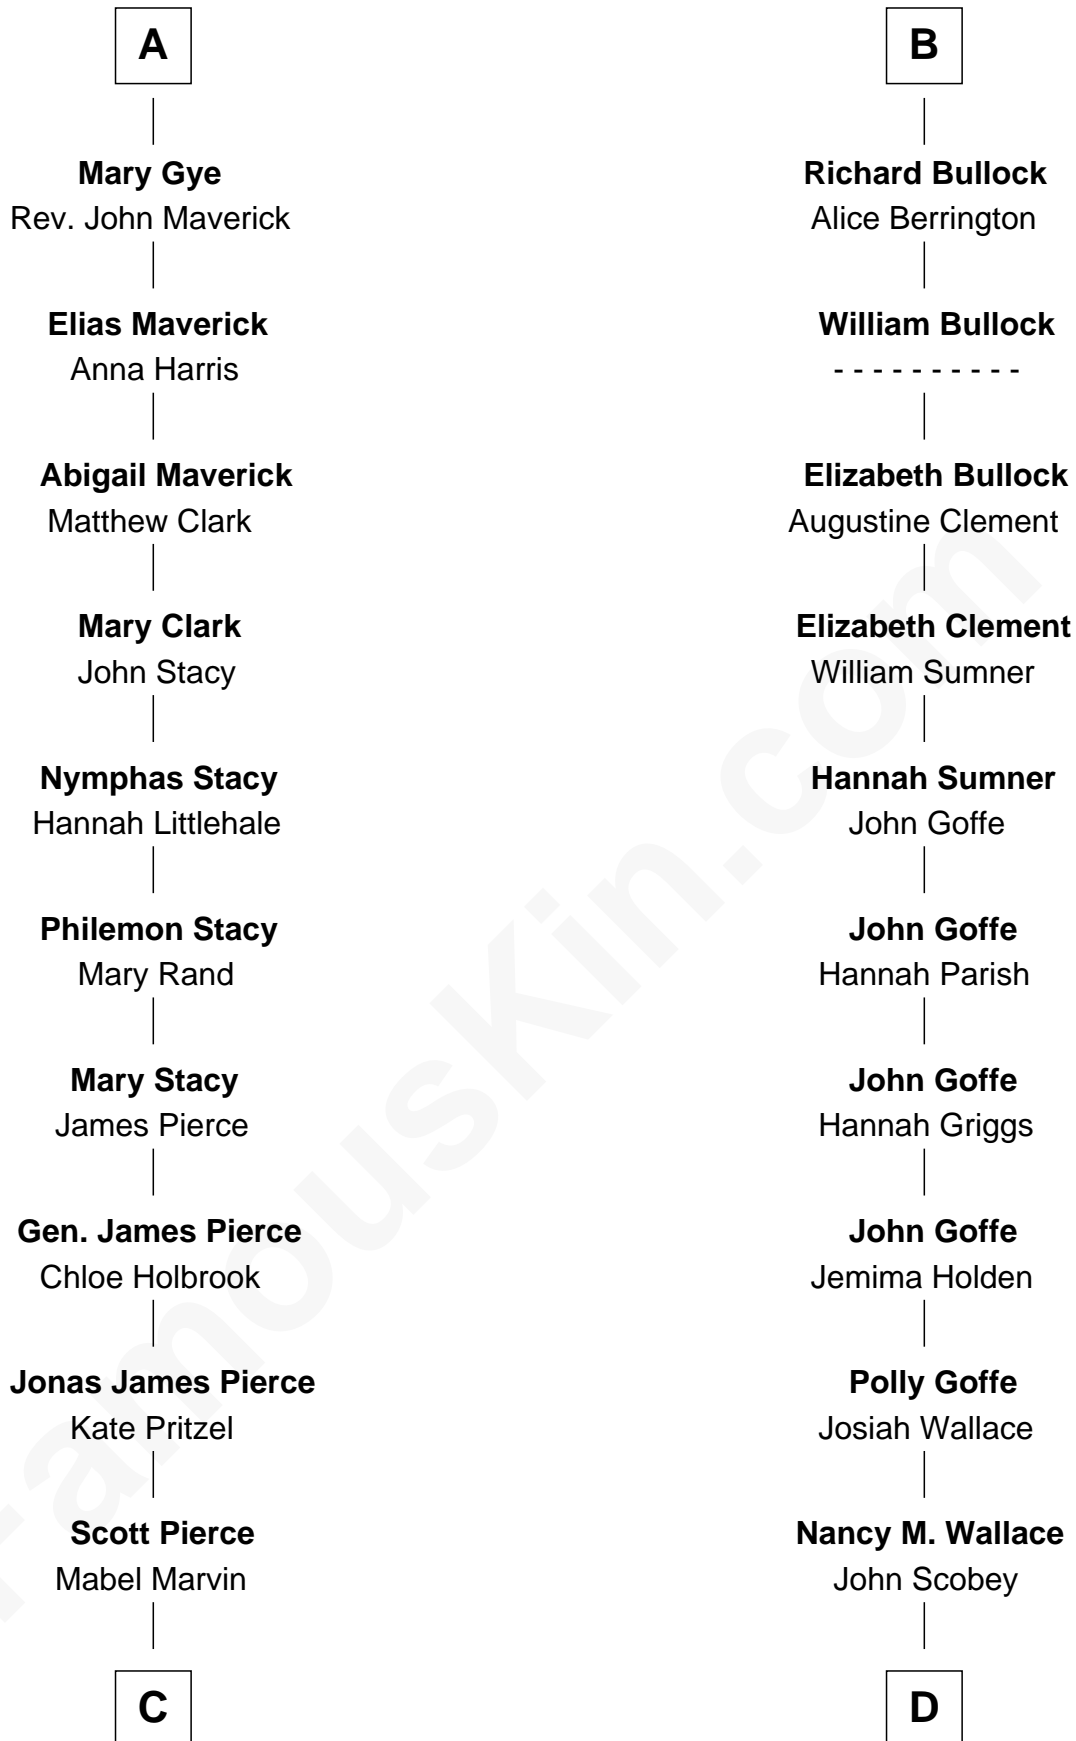

FamousKin.com

Relationship Chart of Barbara (Pierce) Bush

First Lady of President George H.W. Bush

18th cousin 1 time removed of

Lou (Henry) Hoover

First Lady of President Herbert Hoover

C

Marvin Pierce
Pauline Robinson

Barbara (Pierce) Bush
First Lady of George H.W. Bush

D

Philomelia Sophia Scobey
Phineas Weed

Florence Ida Weed
Charles Delano Henry

Lou (Henry) Hoover
First Lady of Herbert Hoover

FamousKin.com