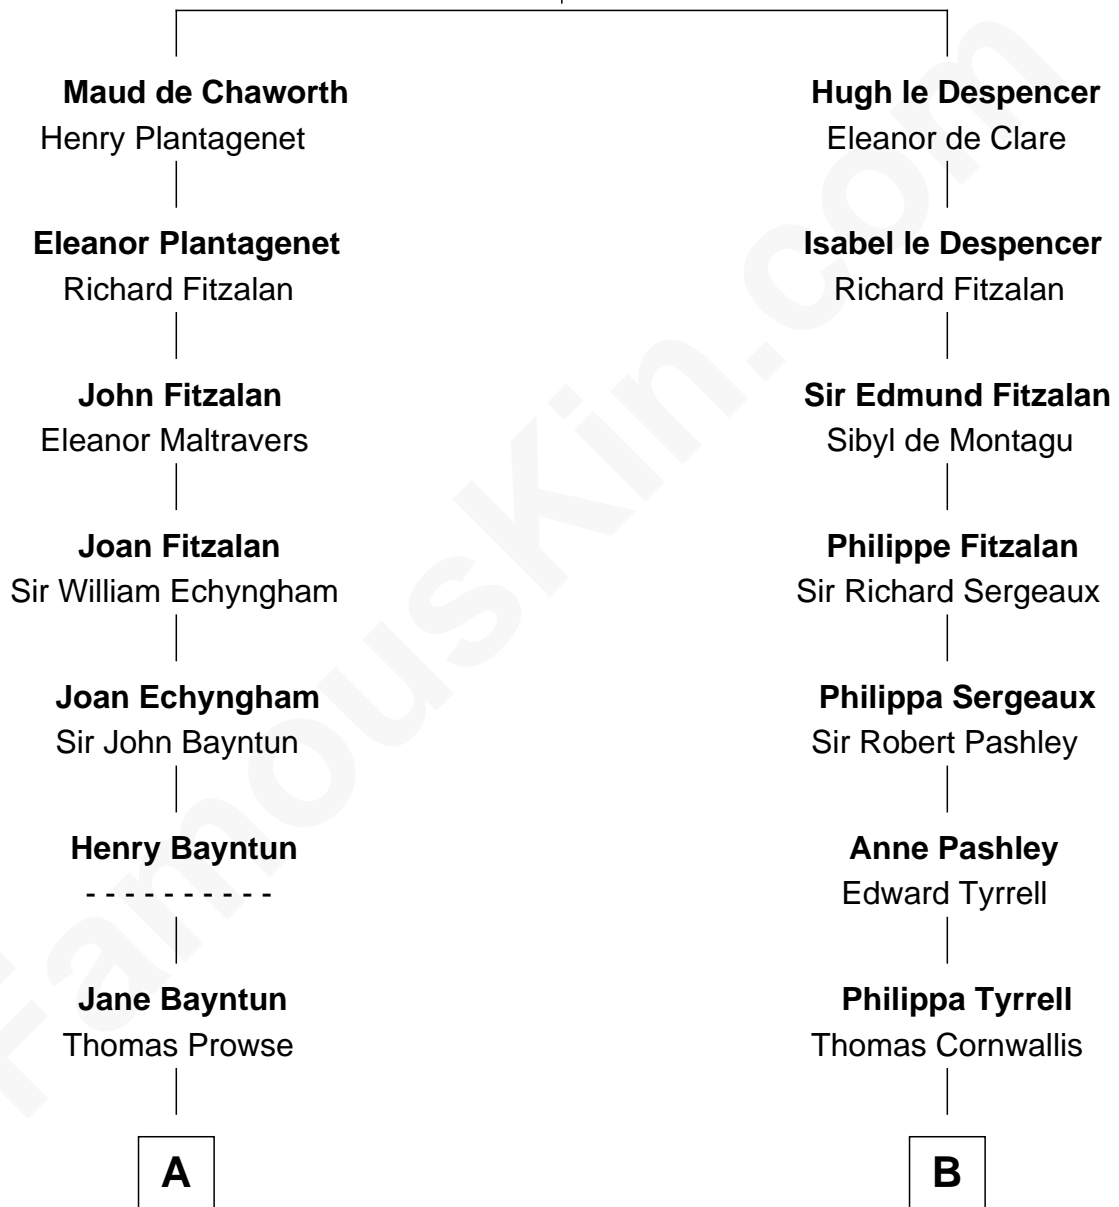

### Barbara (Pierce) Bush

*First Lady of President George H.W. Bush*

20th cousin of

### Ellen Louise (Axson) Wilson

*First Lady of President Woodrow Wilson*

#### Isabella de Beauchamp

*with husband*  
*Sir Patrick de Chaworth*

*with husband*  
*Sir Hugh le Despencer*

**C**

**Jonas James Pierce**

Kate Pritzel

**Scott Pierce**

Mabel Marvin

**Marvin Pierce**

Pauline Robinson

**Barbara (Pierce) Bush**

*First Lady of George H.W. Bush*

**D**

**Isaac FitzRandolph**

Eleanor Hunter

**Rebecca Longstreet FitzRandolph**