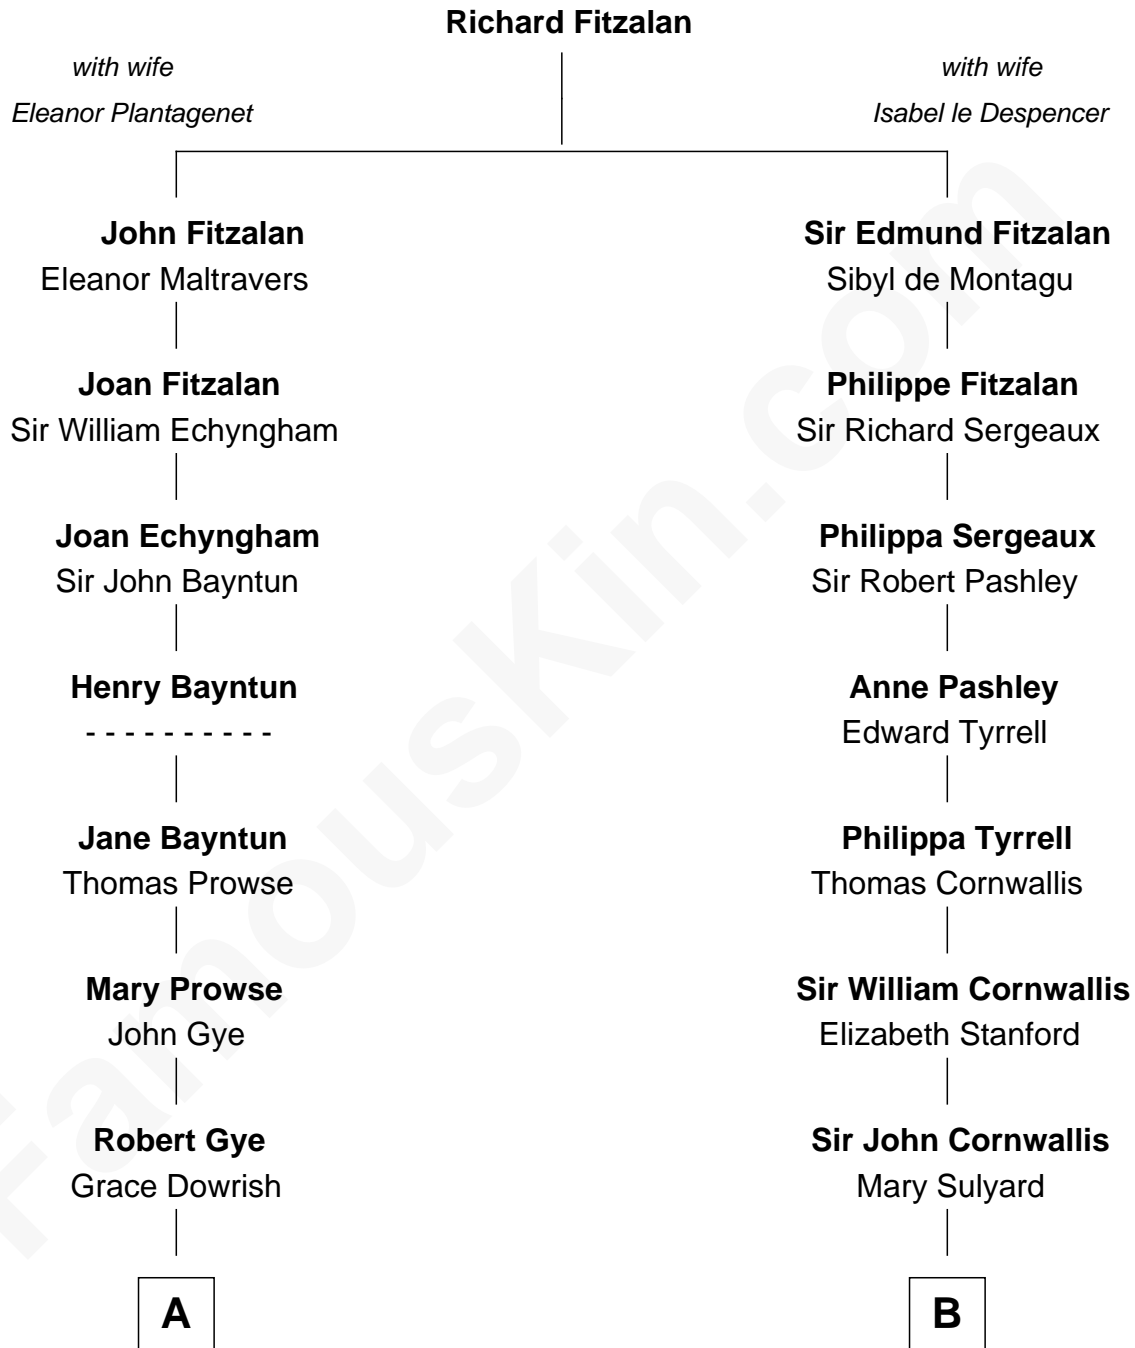

FamousKin.com

Relationship Chart of Barbara (Pierce) Bush

First Lady of President George H.W. Bush

18th cousin of

Ellen Louise (Axson) Wilson

First Lady of President Woodrow Wilson

C

Marvin Pierce
Pauline Robinson

Barbara (Pierce) Bush
First Lady of George H.W. Bush

D

Rev. Samuel Edward Axson
Margaret Jane Hoyt

Ellen Louise (Axson) Wilson
First Lady of Woodrow Wilson

FamousKin.com