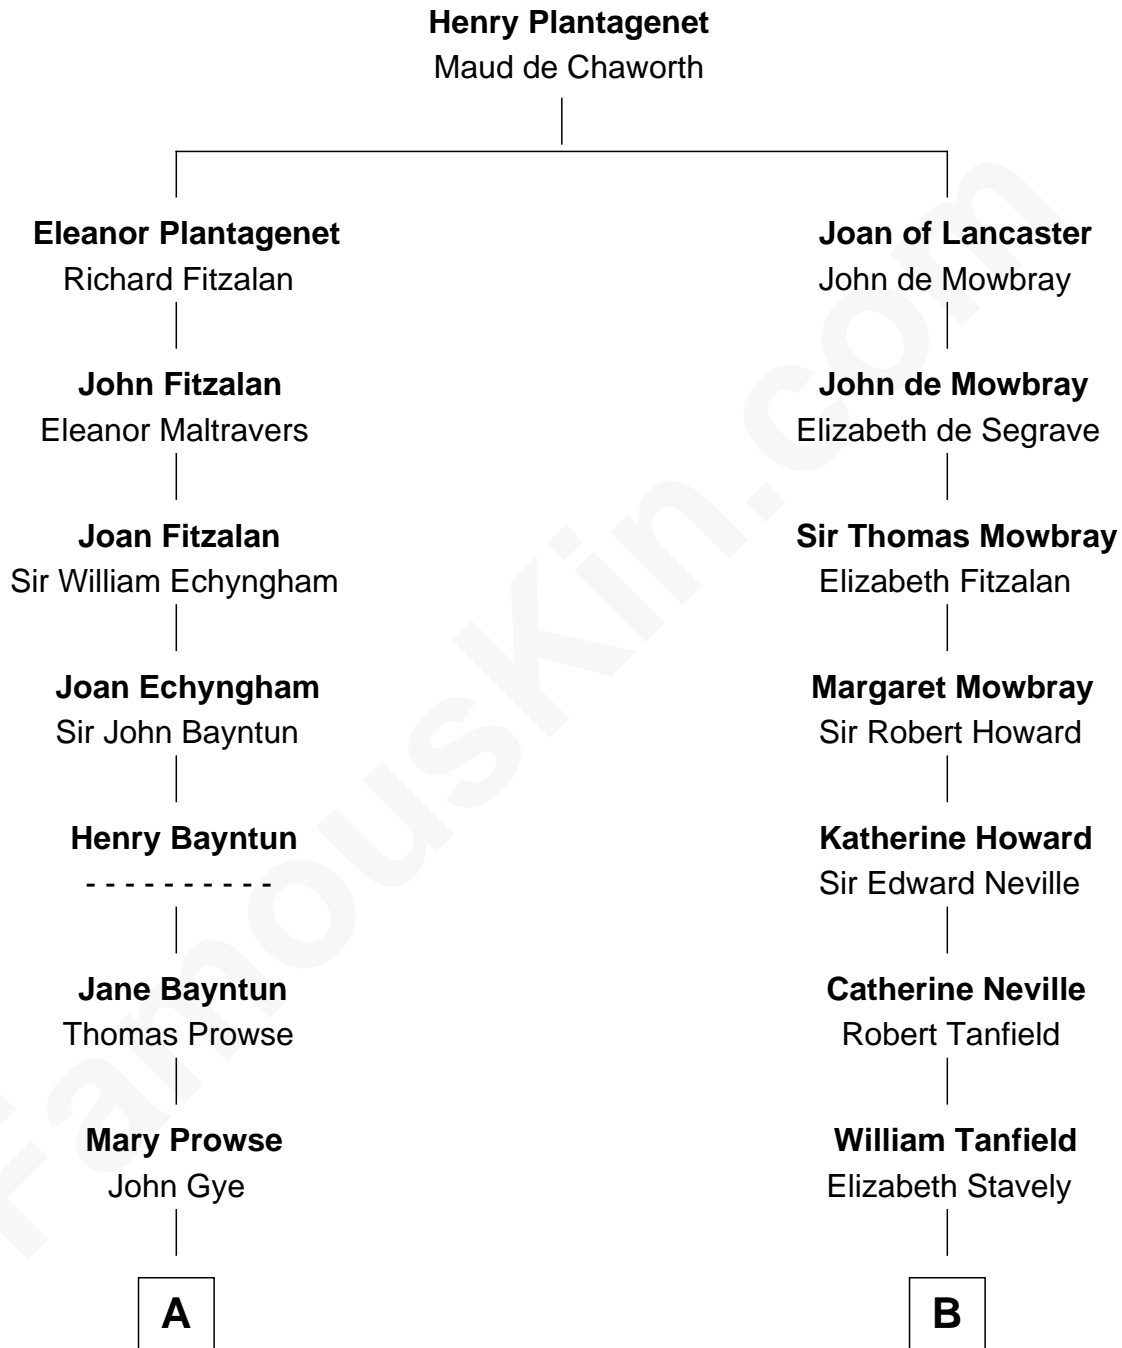

FamousKin.com

Relationship Chart of Barbara (Pierce) Bush

First Lady of President George H.W. Bush

18th cousin 1 time removed of

William Fishback

17th Governor of Arkansas

C

Scott Pierce
Mabel Marvin

Marvin Pierce
Pauline Robinson

Barbara (Pierce) Bush
First Lady of George H.W. Bush

D

Sophia Ann Yates
Frederick Fishback

William Fishback
17th Governor of Arkansas

FamousKin.com