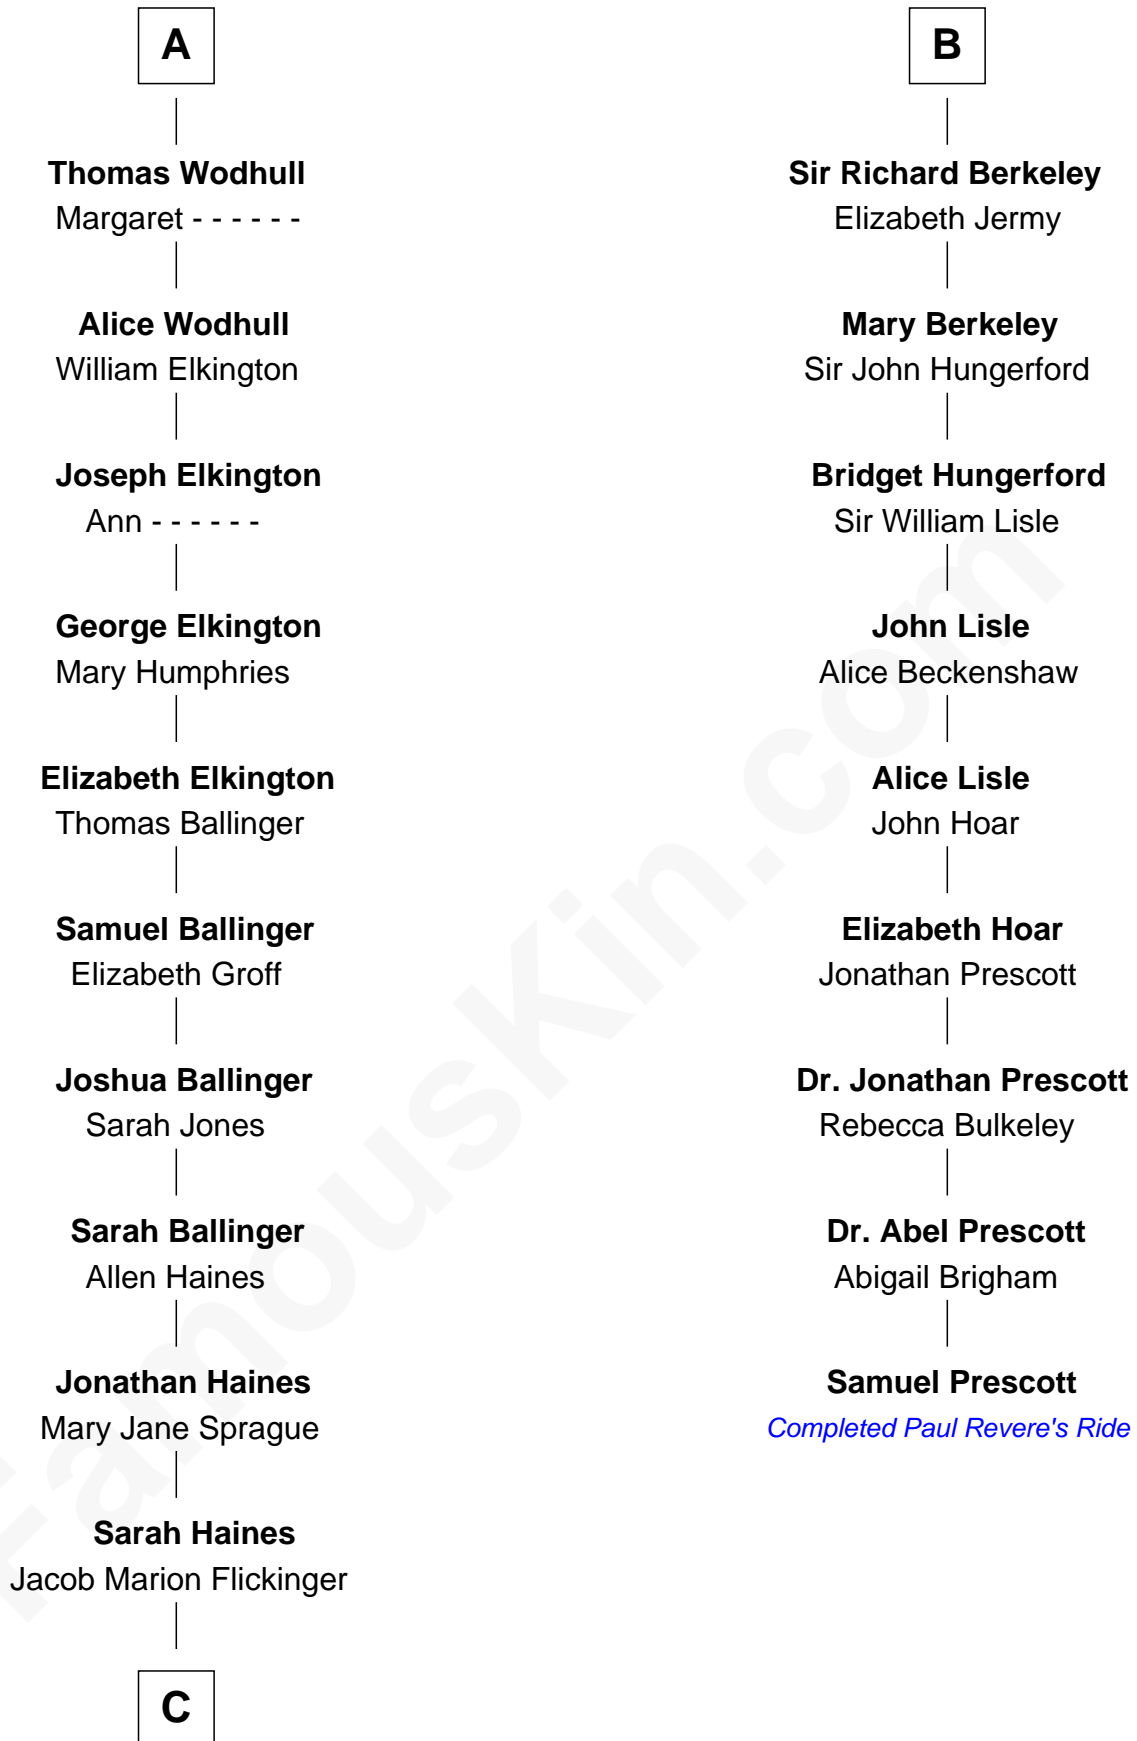

## Relationship Chart of

### Barbara (Pierce) Bush

*First Lady of President George H.W. Bush*

15th cousin 4 times removed of

**Samuel Prescott**

*Completed Paul Revere's Midnight Ride*

**C**

**Lulu Dell Flickinger**  
James Edgar Robinson

**Pauline Robinson**  
Marvin Pierce

**Barbara (Pierce) Bush**  
*First Lady of George H.W. Bush*

FamousKin.com