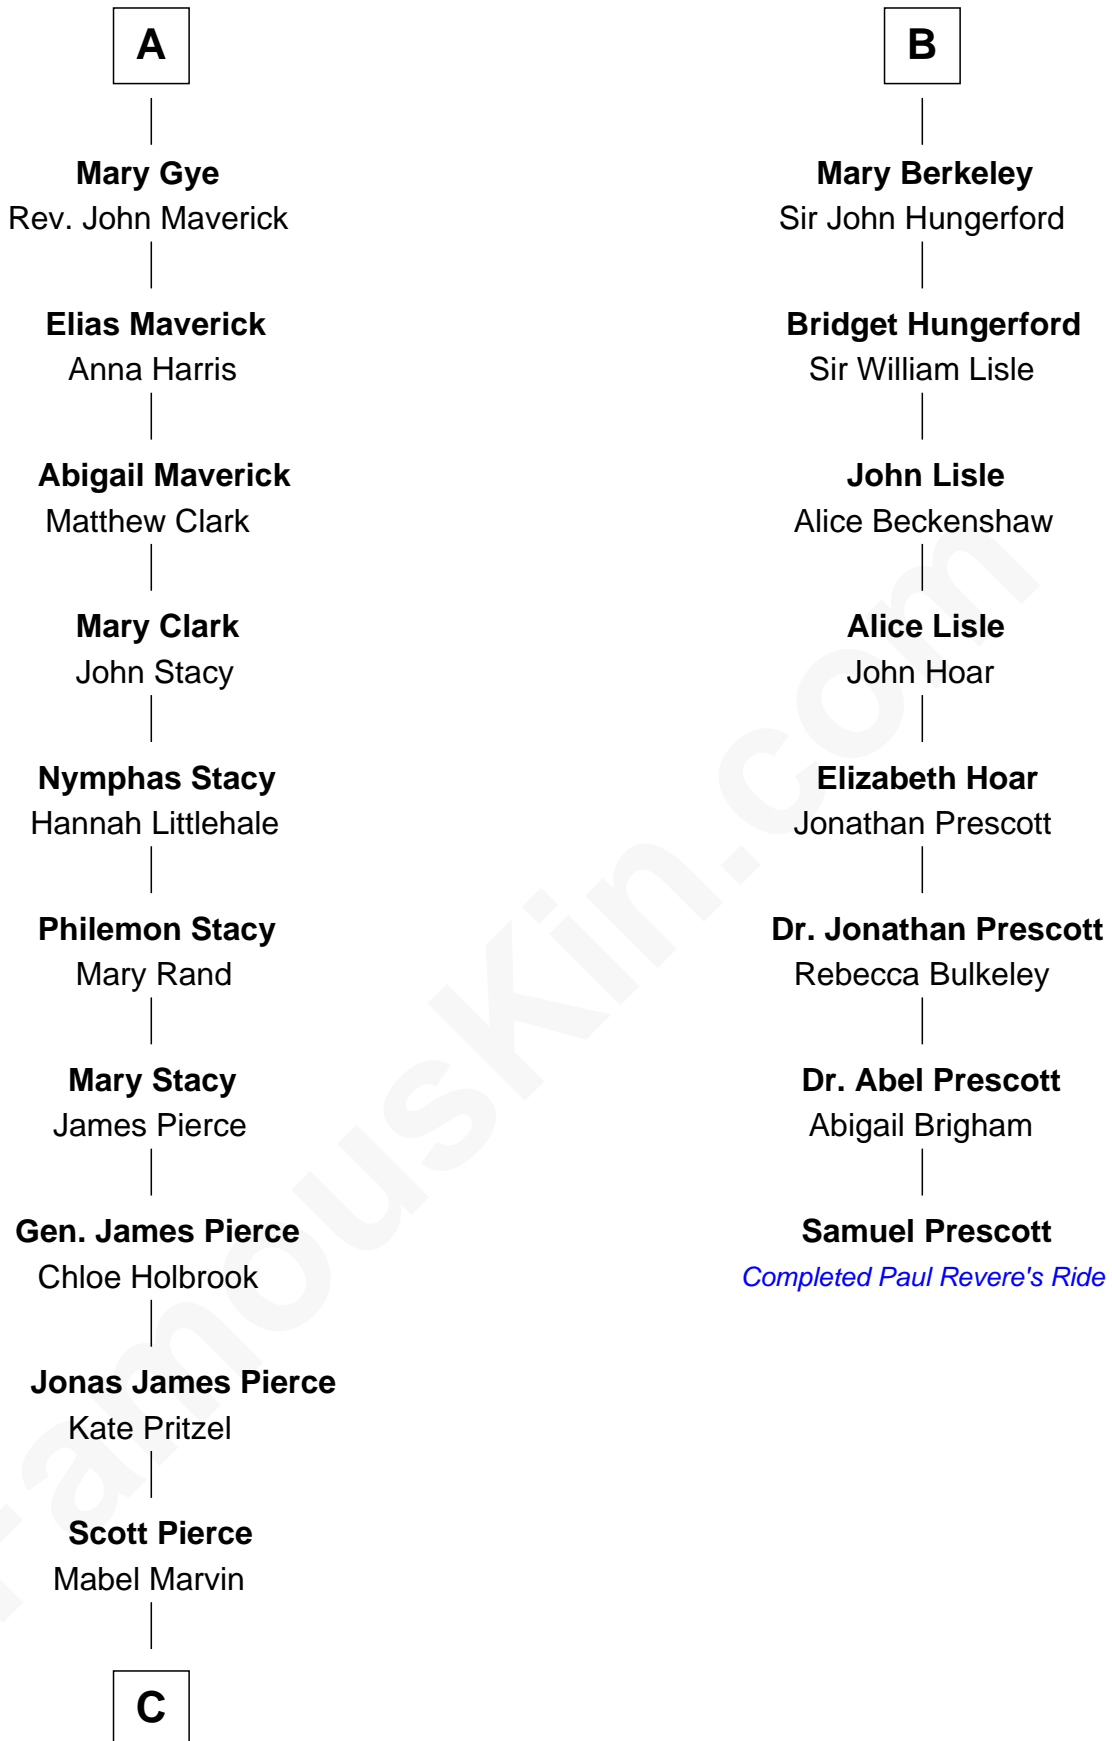

## Relationship Chart of Barbara (Pierce) Bush

*First Lady of President George H.W. Bush*

14th cousin 4 times removed of

**Samuel Prescott**

*Completed Paul Revere's Midnight Ride*

**C**

**Marvin Pierce**  
Pauline Robinson

**Barbara (Pierce) Bush**  
*First Lady of George H.W. Bush*

FamousKin.com