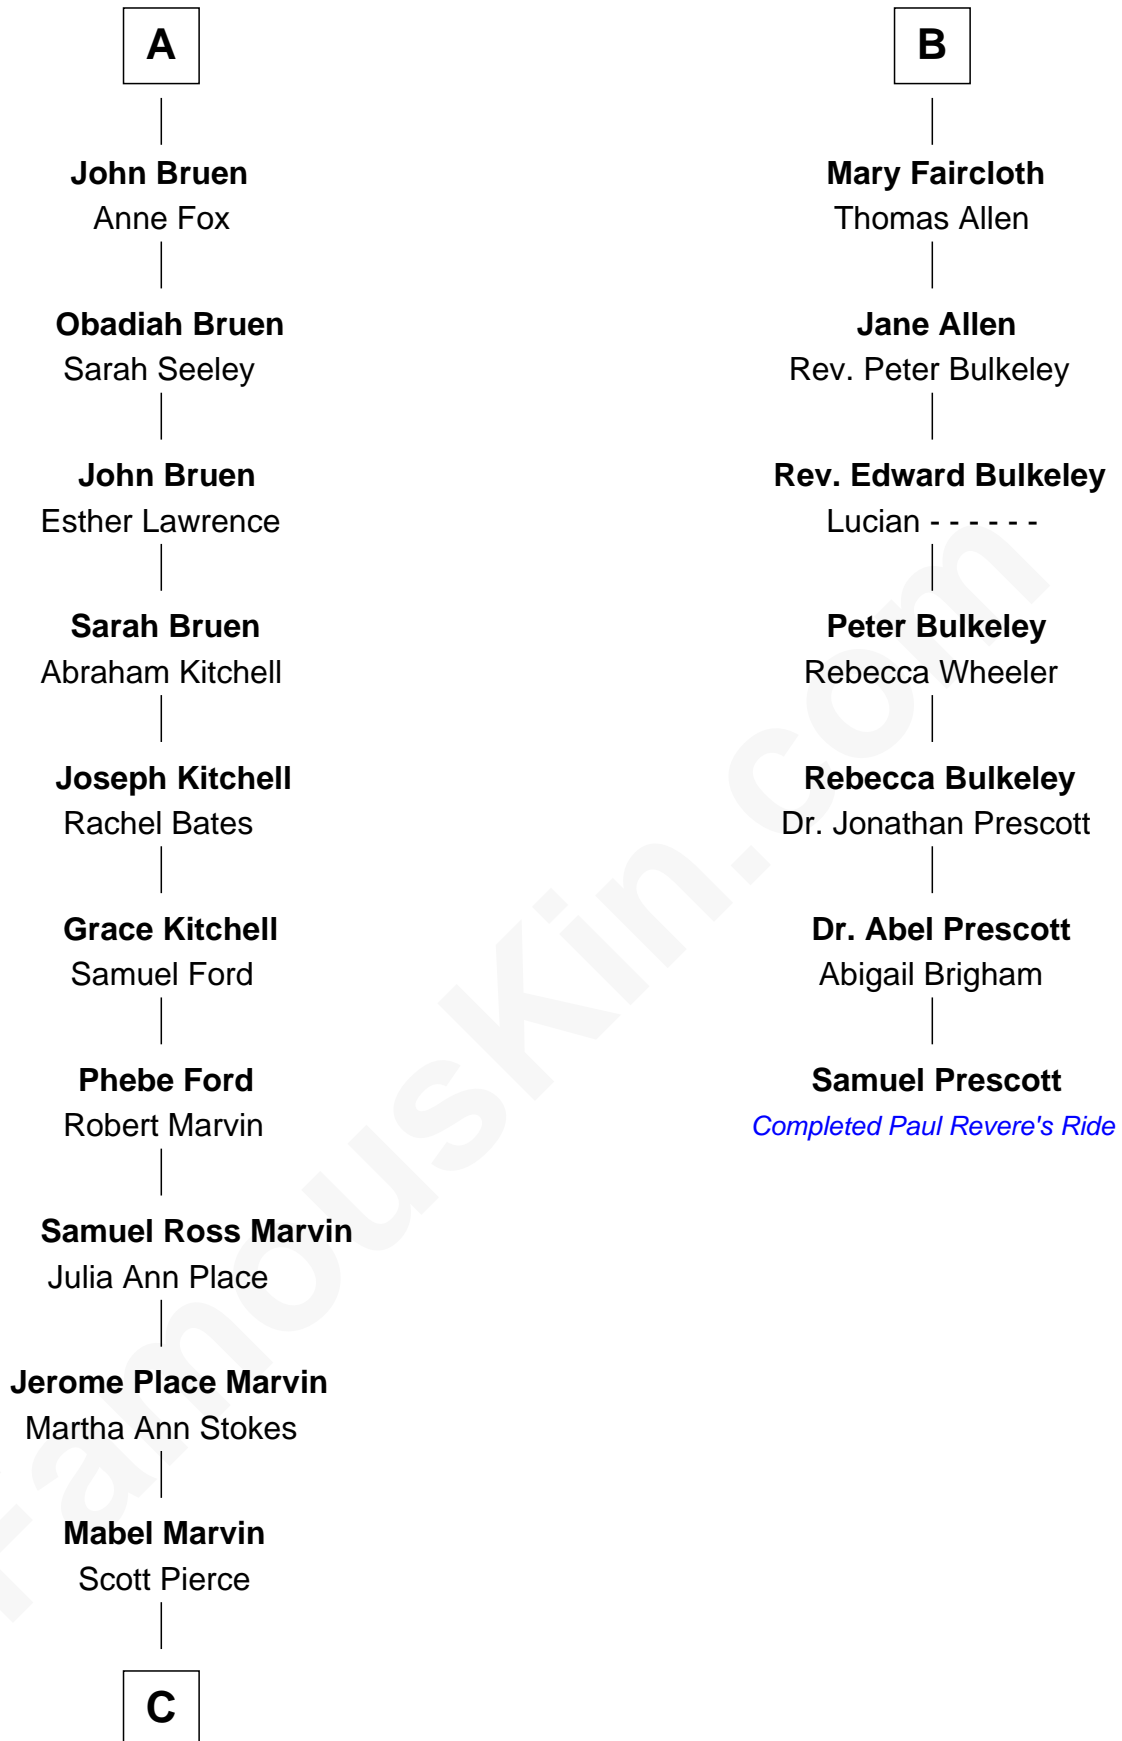

## Relationship Chart of

### Barbara (Pierce) Bush

*First Lady of President George H.W. Bush*

13th cousin 5 times removed of

### Samuel Prescott

*Completed Paul Revere's Midnight Ride*

**C**

—  
**Marvin Pierce**  
Pauline Robinson

—  
**Barbara (Pierce) Bush**  
*First Lady of George H.W. Bush*

FamousKin.com