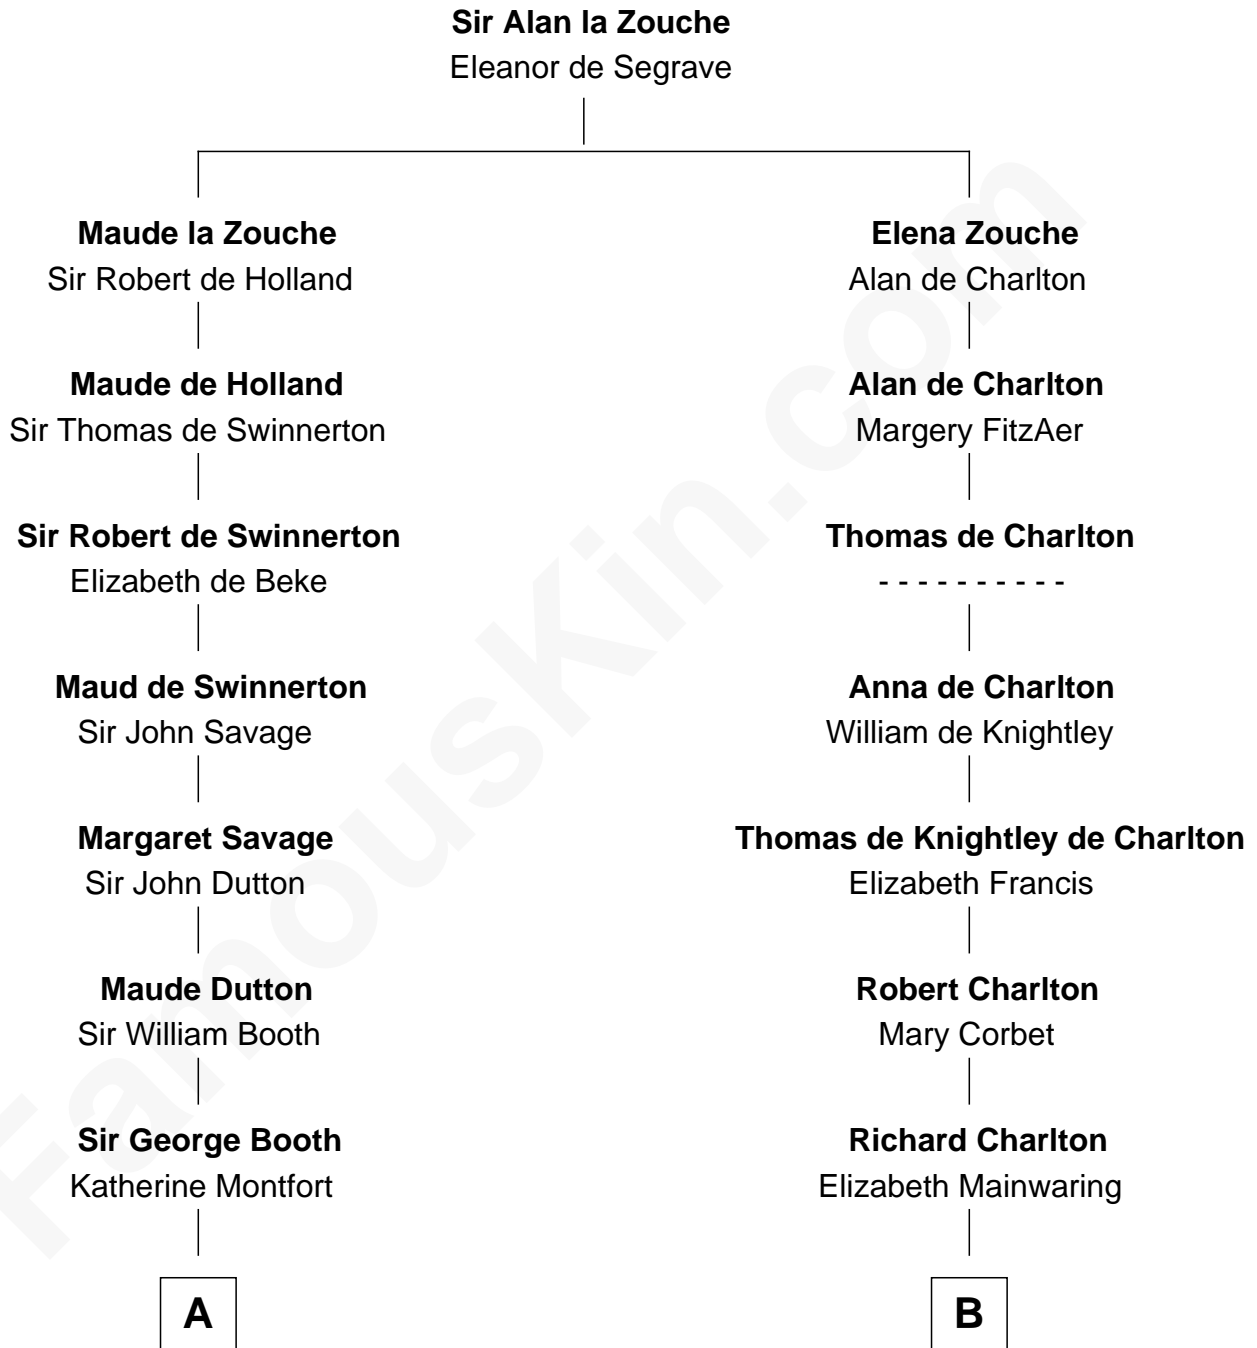

FamousKin.com

Relationship Chart of

Barbara (Pierce) Bush

First Lady of President George H.W. Bush

15th cousin 6 times removed of

Samuel Prescott

Completed Paul Revere's Midnight Ride

C

—
Samuel Ross Marvin

Julia Ann Place

—
Jerome Place Marvin

Martha Ann Stokes

—
Mabel Marvin

Scott Pierce

—
Marvin Pierce

Pauline Robinson

—
Barbara (Pierce) Bush

First Lady of George H.W. Bush