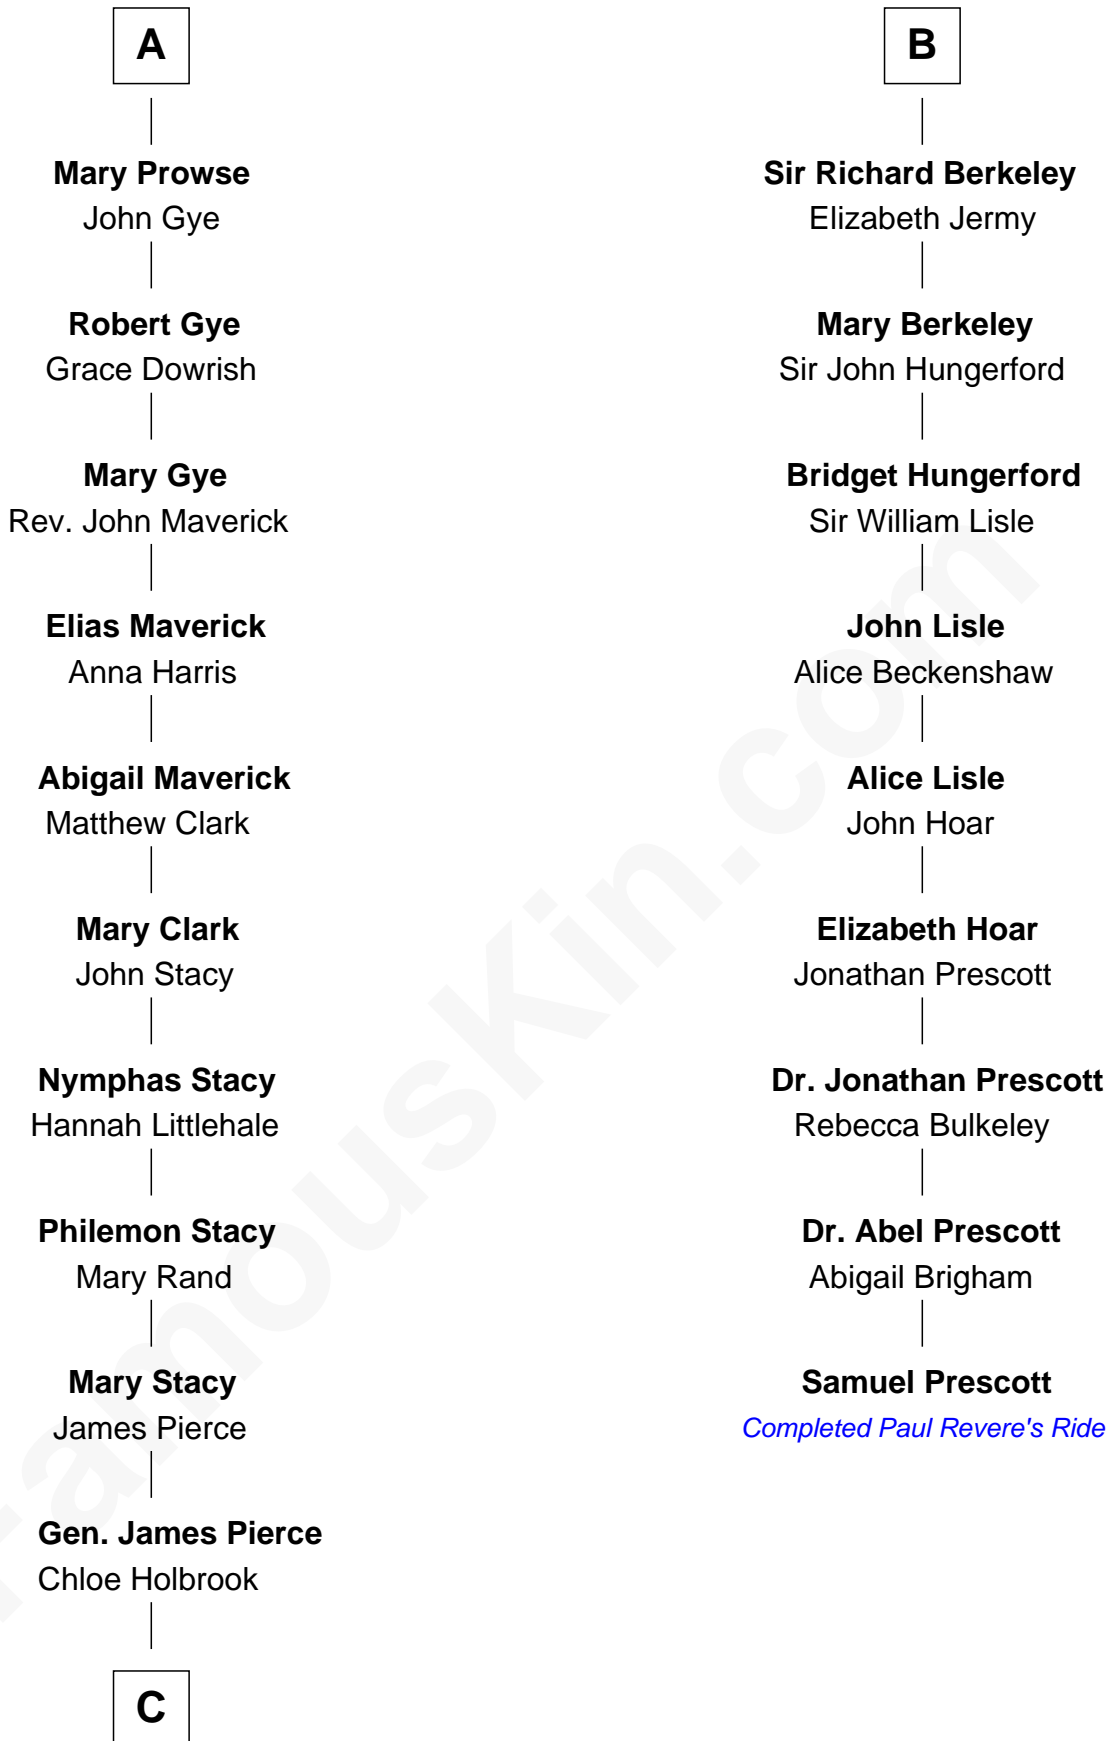

FamousKin.com

Relationship Chart of

Barbara (Pierce) Bush

First Lady of President George H.W. Bush

15th cousin 5 times removed of

Samuel Prescott

Completed Paul Revere's Midnight Ride

Sir Maurice de Berkeley

Eve la Zouche

C

Jonas James Pierce

Kate Pritzel

Scott Pierce

Mabel Marvin

Marvin Pierce

Pauline Robinson