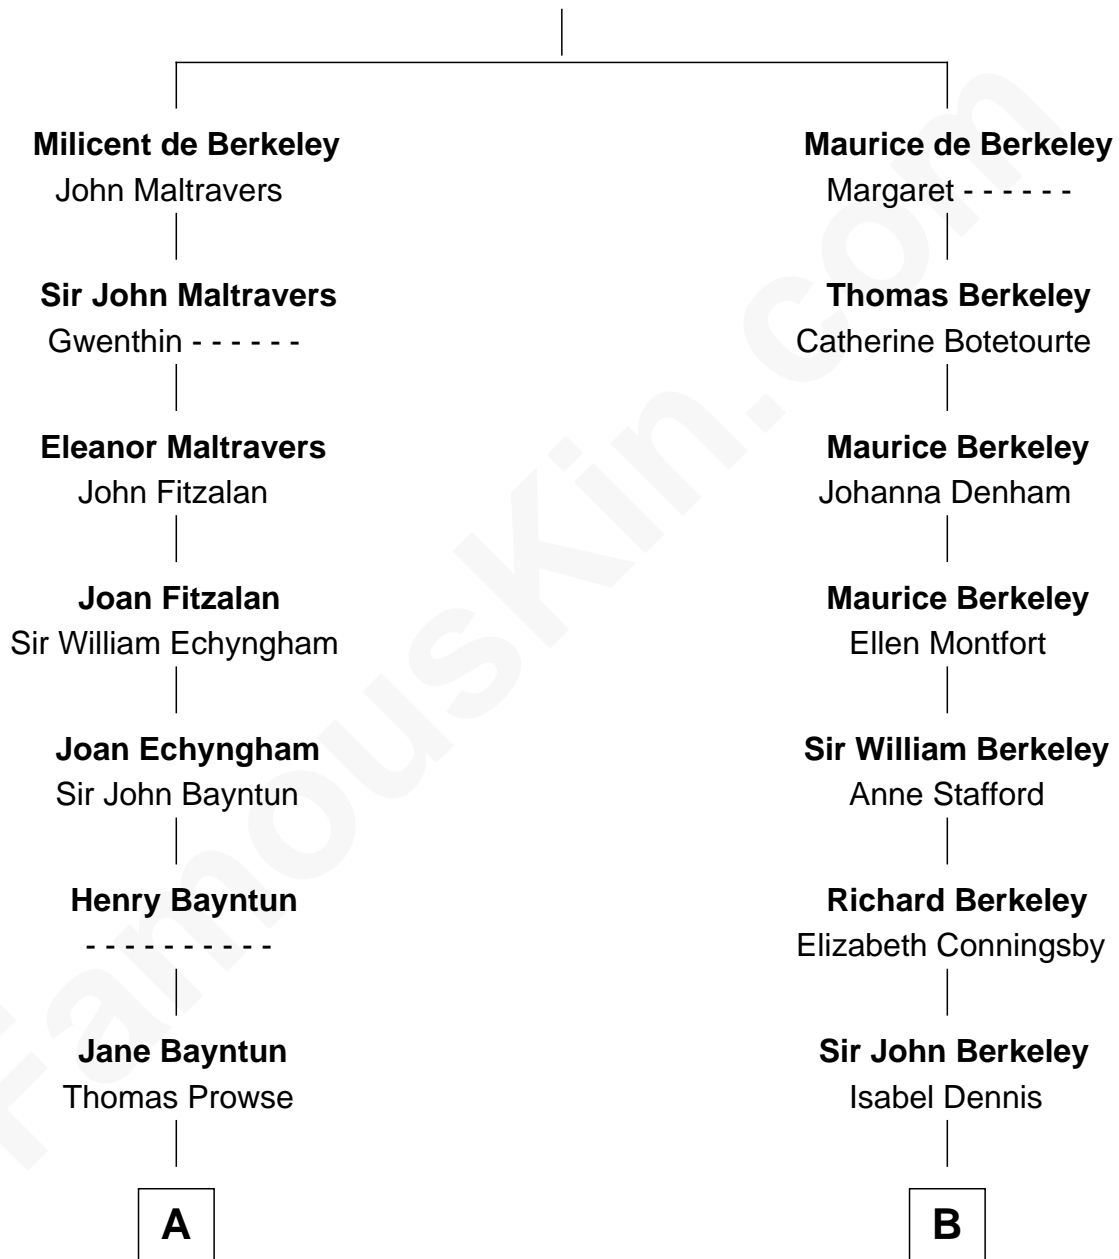

FamousKin.com

Relationship Chart of

Barbara (Pierce) Bush

First Lady of President George H.W. Bush

15th cousin 5 times removed of

Samuel Prescott

Completed Paul Revere's Midnight Ride

Sir Maurice de Berkeley

Eve la Zouche

C

Jonas James Pierce

Kate Pritzel

Scott Pierce

Mabel Marvin

Marvin Pierce

Pauline Robinson

Barbara (Pierce) Bush

First Lady of George H.W. Bush

FamousKin.com