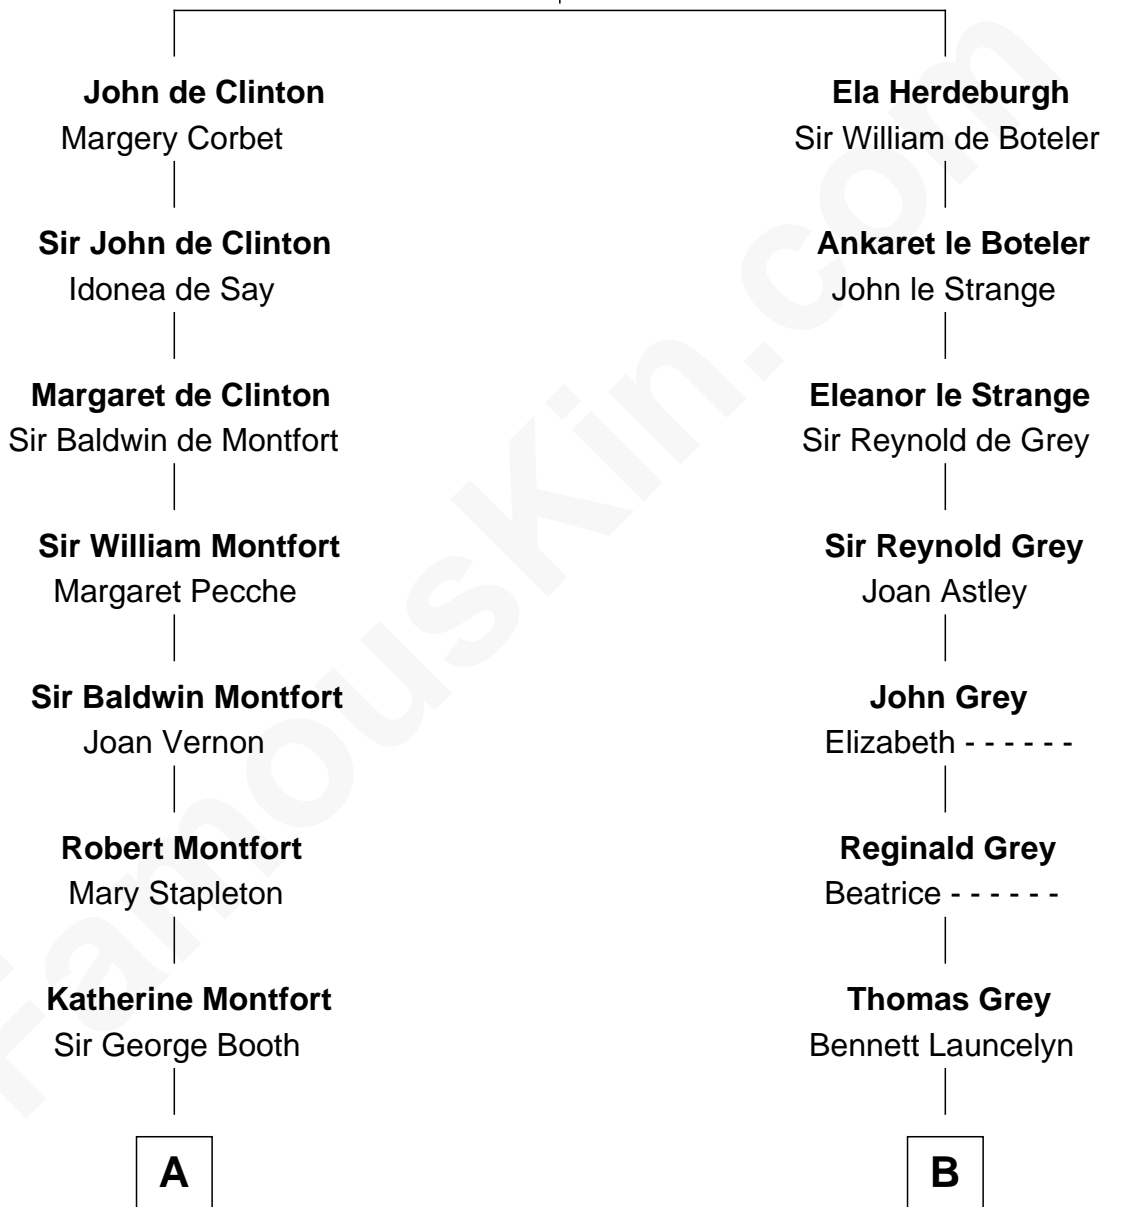

FamousKin.com

Relationship Chart of

Barbara (Pierce) Bush

First Lady of President George H.W. Bush

18th cousin 3 times removed of

J.P. Morgan

American Banker and Art Collector

Ida de Odingsells

with husband

John de Clinton

with husband

Sir Roger de Herdeburgh

C

Samuel Ross Marvin

Julia Ann Place

Jerome Place Marvin

Martha Ann Stokes

Mabel Marvin

Scott Pierce

Marvin Pierce

Pauline Robinson

Barbara (Pierce) Bush

First Lady of George H.W. Bush

D