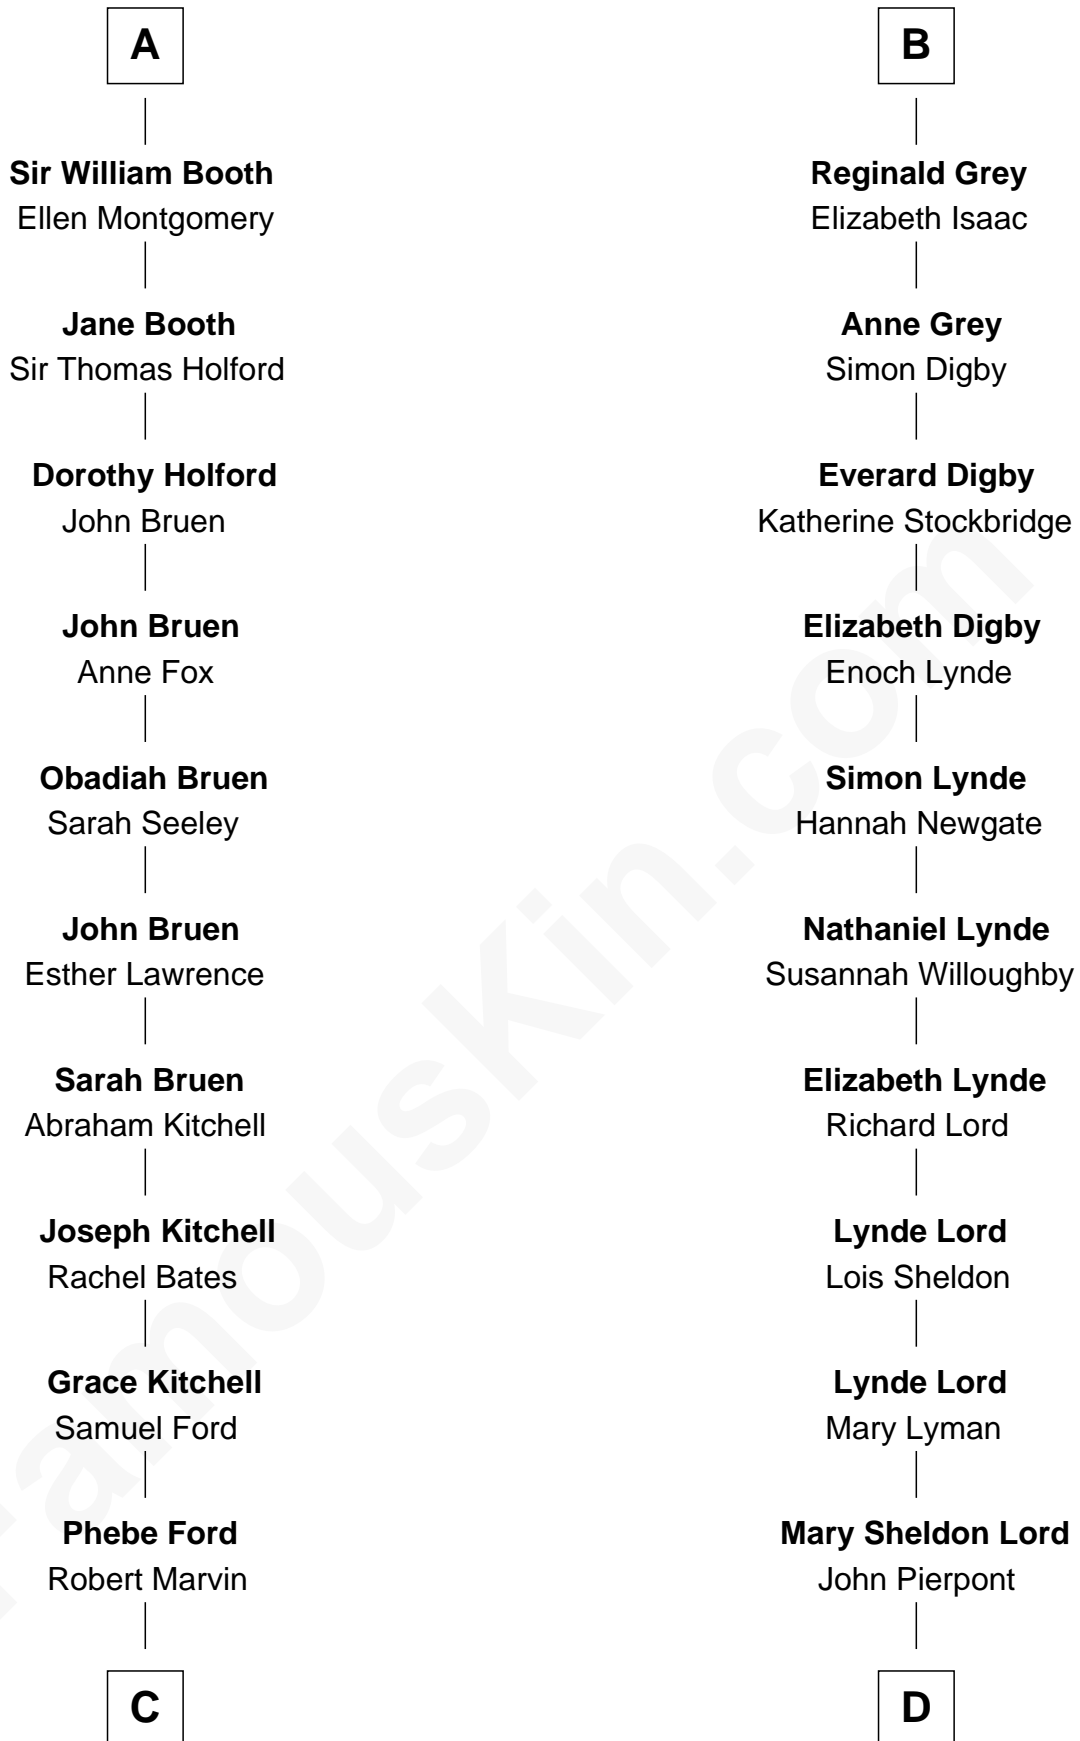

FamousKin.com

Relationship Chart of

Barbara (Pierce) Bush

First Lady of President George H.W. Bush

18th cousin 3 times removed of

J.P. Morgan

American Banker and Art Collector

Ida de Odingsells

with husband

John de Clinton

with husband

Sir Roger de Herdeburgh

C

Samuel Ross Marvin

Julia Ann Place

Jerome Place Marvin

Martha Ann Stokes

Mabel Marvin

Scott Pierce

Marvin Pierce

Pauline Robinson

Barbara (Pierce) Bush

First Lady of George H.W. Bush

D