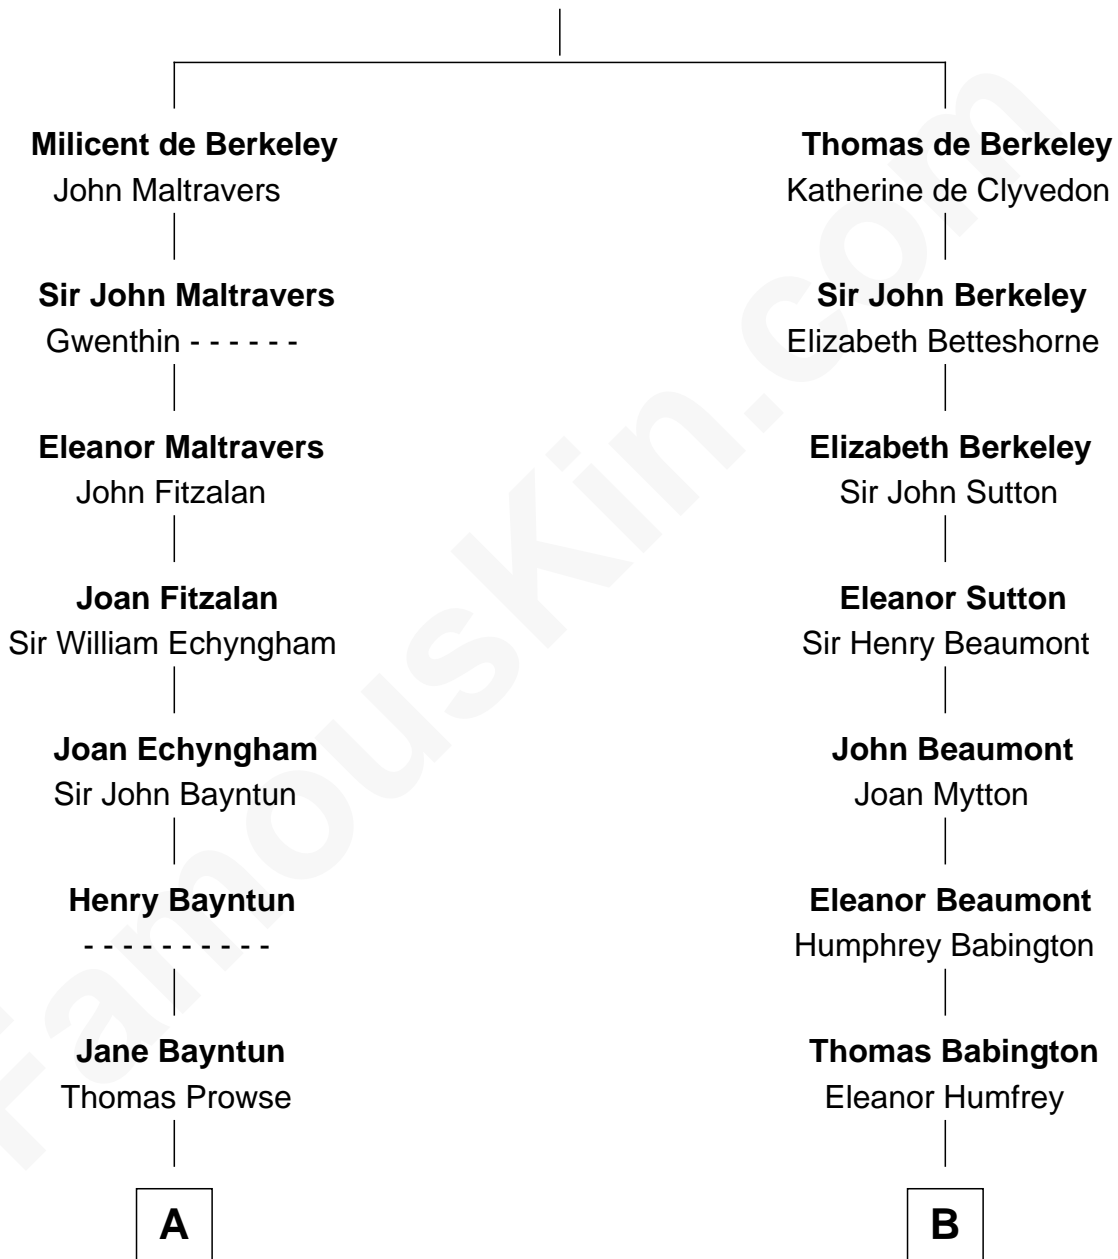

FamousKin.com

Relationship Chart of

Barbara (Pierce) Bush

First Lady of President George H.W. Bush

20th cousin 1 time removed of

John Dye

TV and Movie Actor - "Touched by an Angel"

Sir Maurice de Berkeley

Eve la Zouche

C

Jonas James Pierce

Kate Pritzel

Scott Pierce

Mabel Marvin

Marvin Pierce

Pauline Robinson