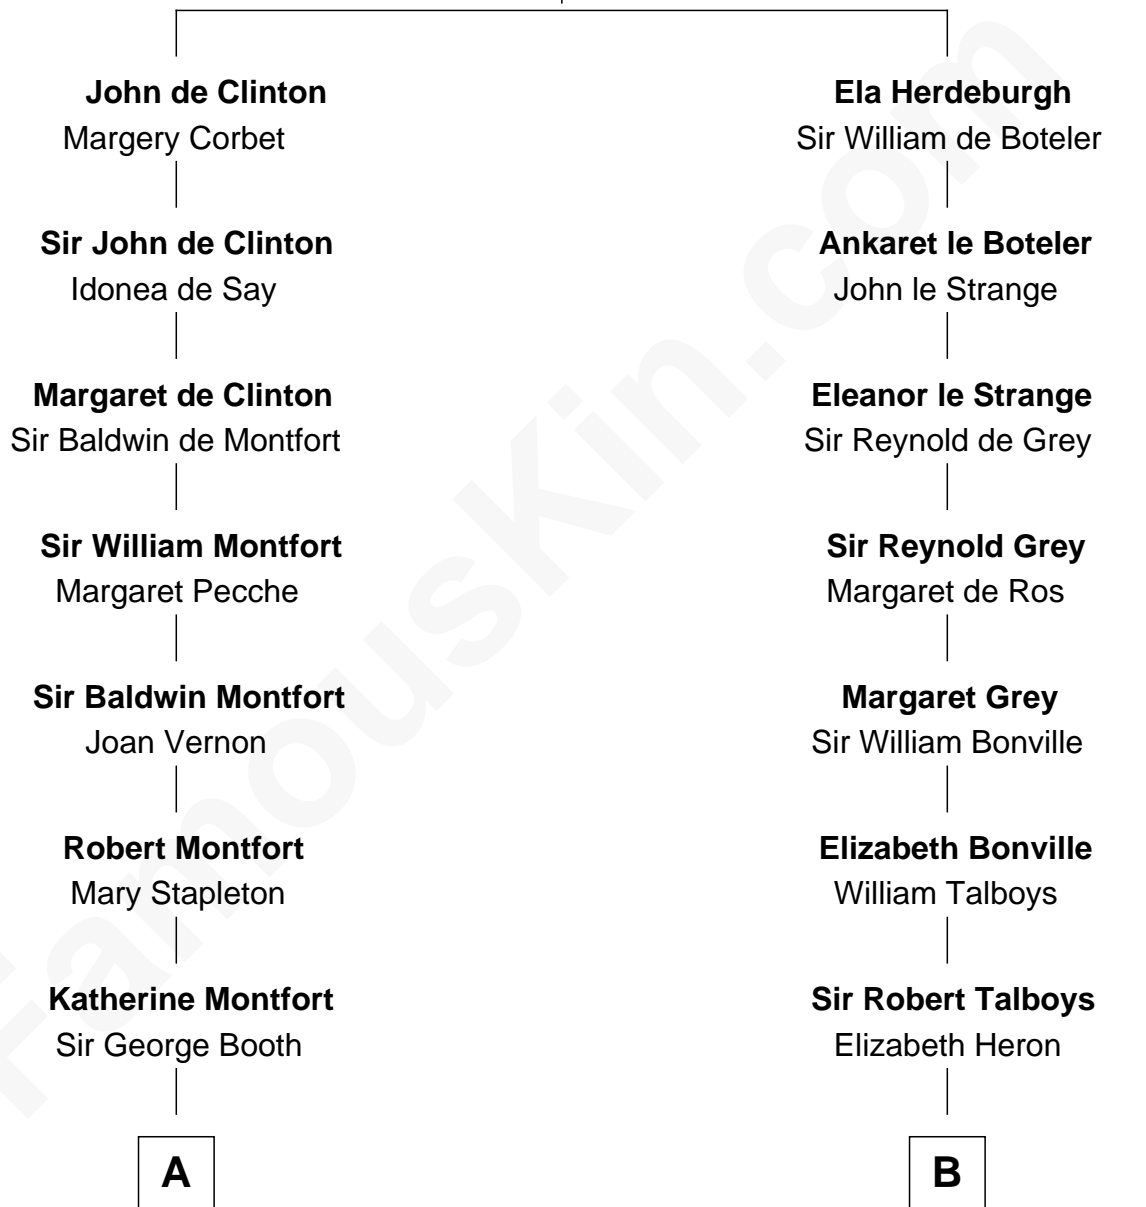

## Relationship Chart of

### Barbara (Pierce) Bush

*First Lady of President George H.W. Bush*

20th cousin 1 time removed of

**Katharine Hepburn**  
*Movie Actress*

**Ida de Odingsells**

*with husband*

*John de Clinton*

*with husband*

*Sir Roger de Herdeburgh*

**C**

**Samuel Ross Marvin**

Julia Ann Place

**Jerome Place Marvin**

Martha Ann Stokes

**Mabel Marvin**

Scott Pierce