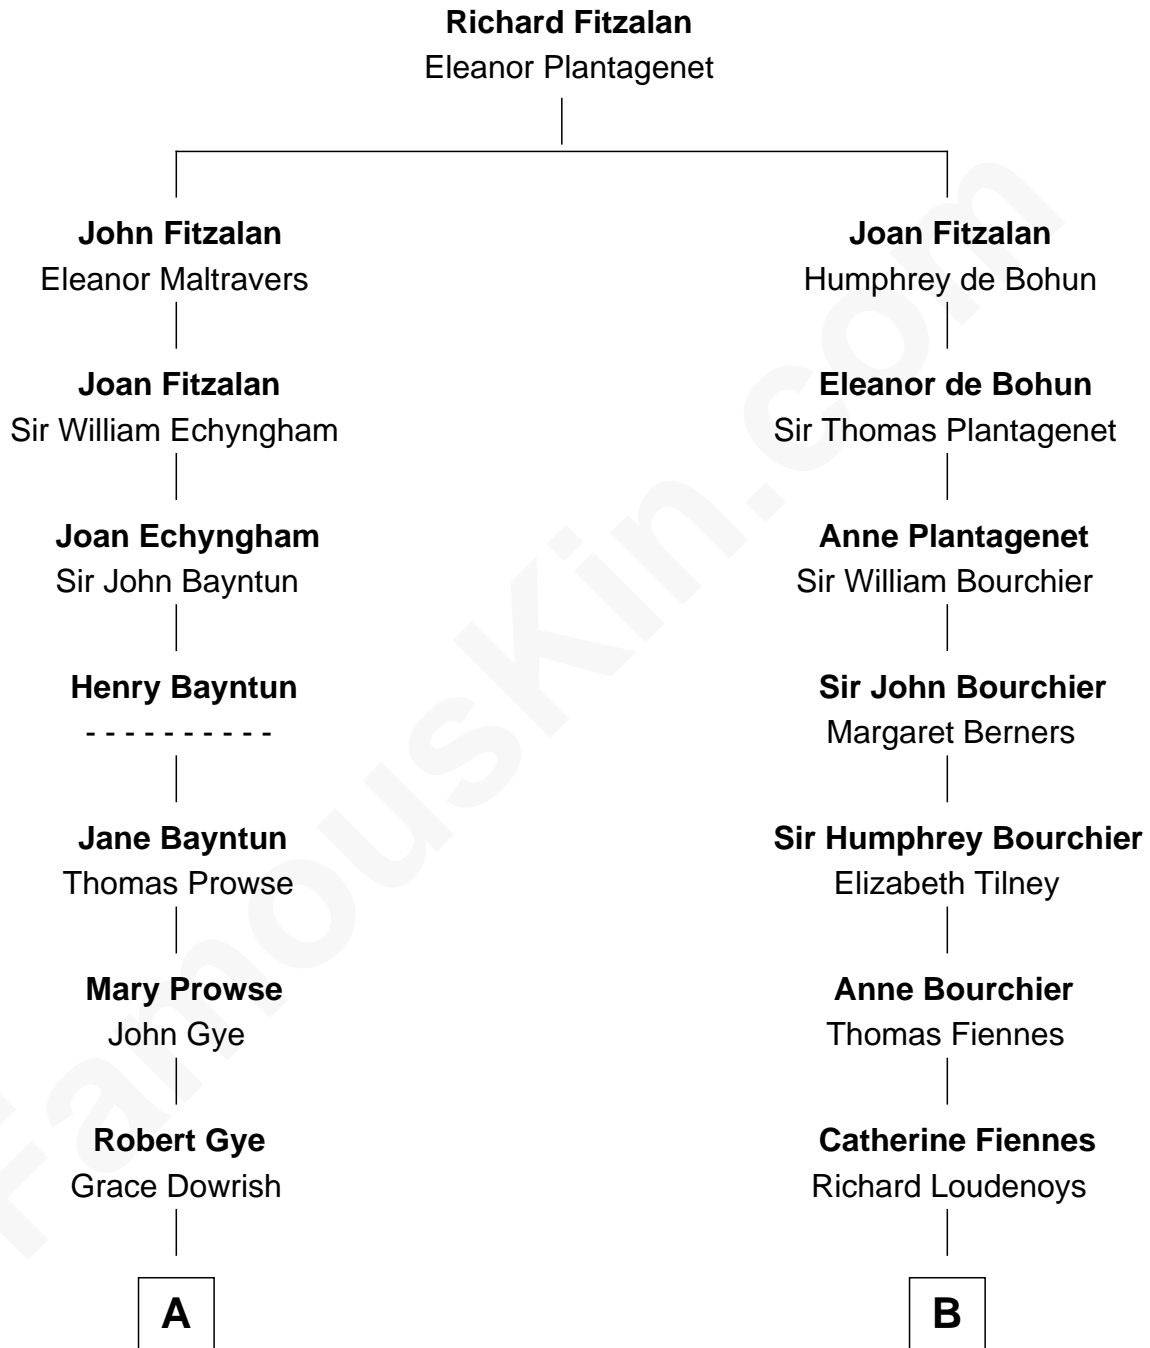

FamousKin.com

Relationship Chart of Barbara (Pierce) Bush

First Lady of President George H.W. Bush

18th cousin 1 time removed of

Frank Lloyd Wright
American Architect

C

Marvin Pierce
Pauline Robinson

Barbara (Pierce) Bush
First Lady of George H.W. Bush

D

Rev. David Wright
Abigail Goddard

William Carey Wright
Anna Lloyd Jones

Frank Lloyd Wright
American Architect

FamousKin.com