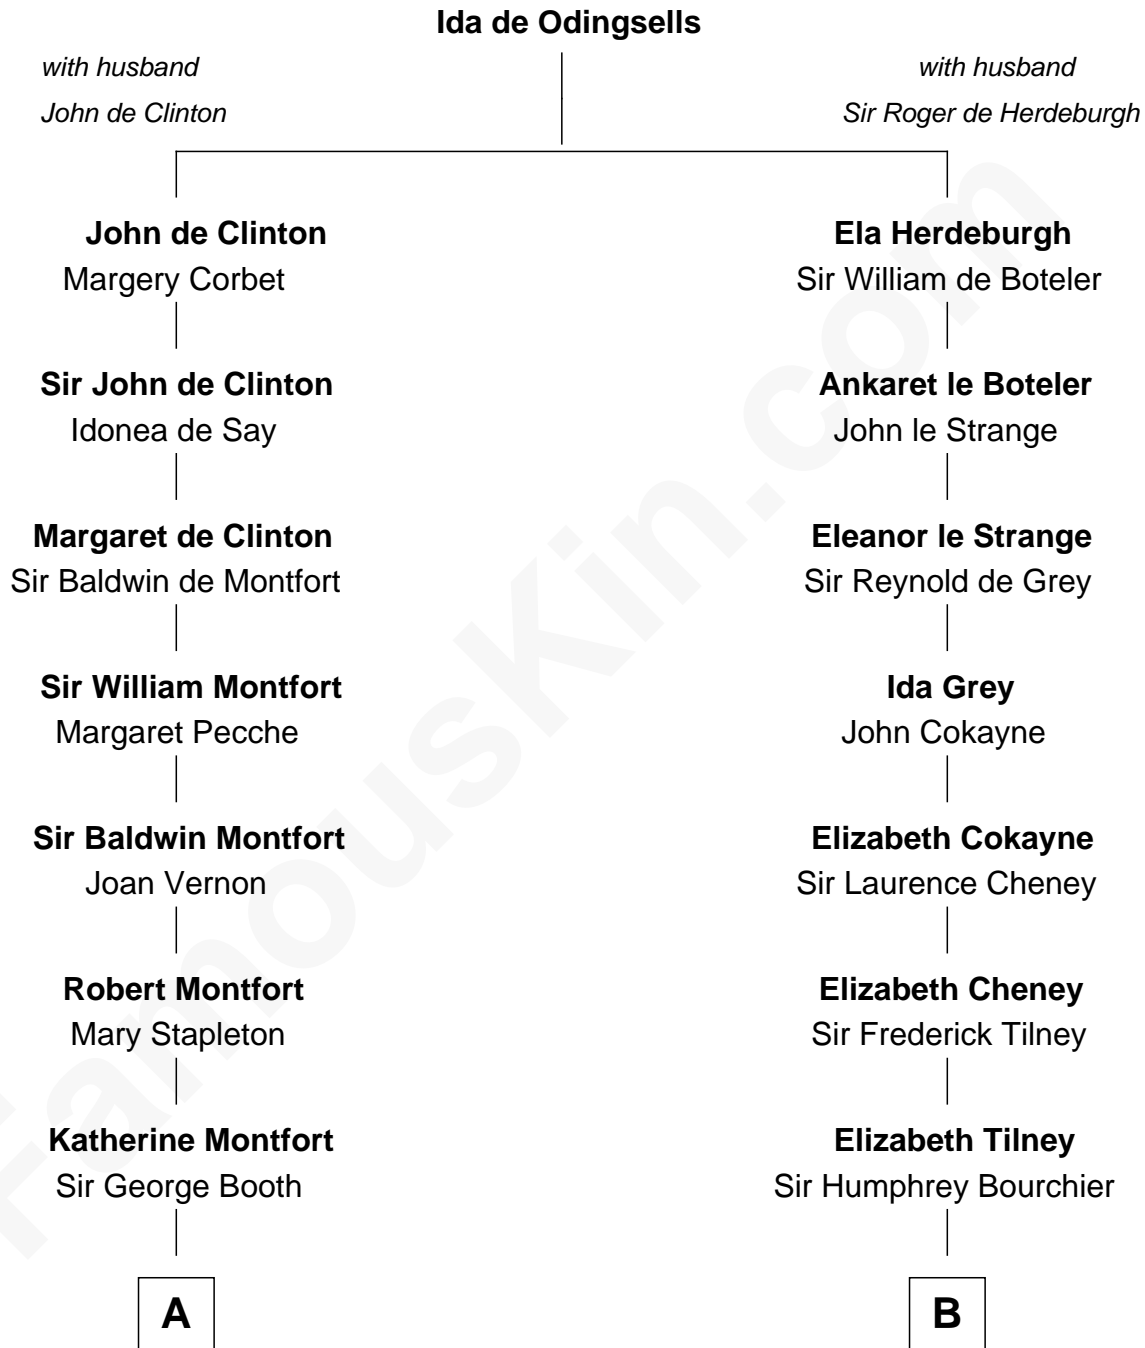

FamousKin.com

Relationship Chart of

Barbara (Pierce) Bush

First Lady of President George H.W. Bush

21st cousin of

Frank Lloyd Wright
American Architect

C

Samuel Ross Marvin

Julia Ann Place

Jerome Place Marvin

Martha Ann Stokes

Mabel Marvin

Scott Pierce

Marvin Pierce

Pauline Robinson

Barbara (Pierce) Bush