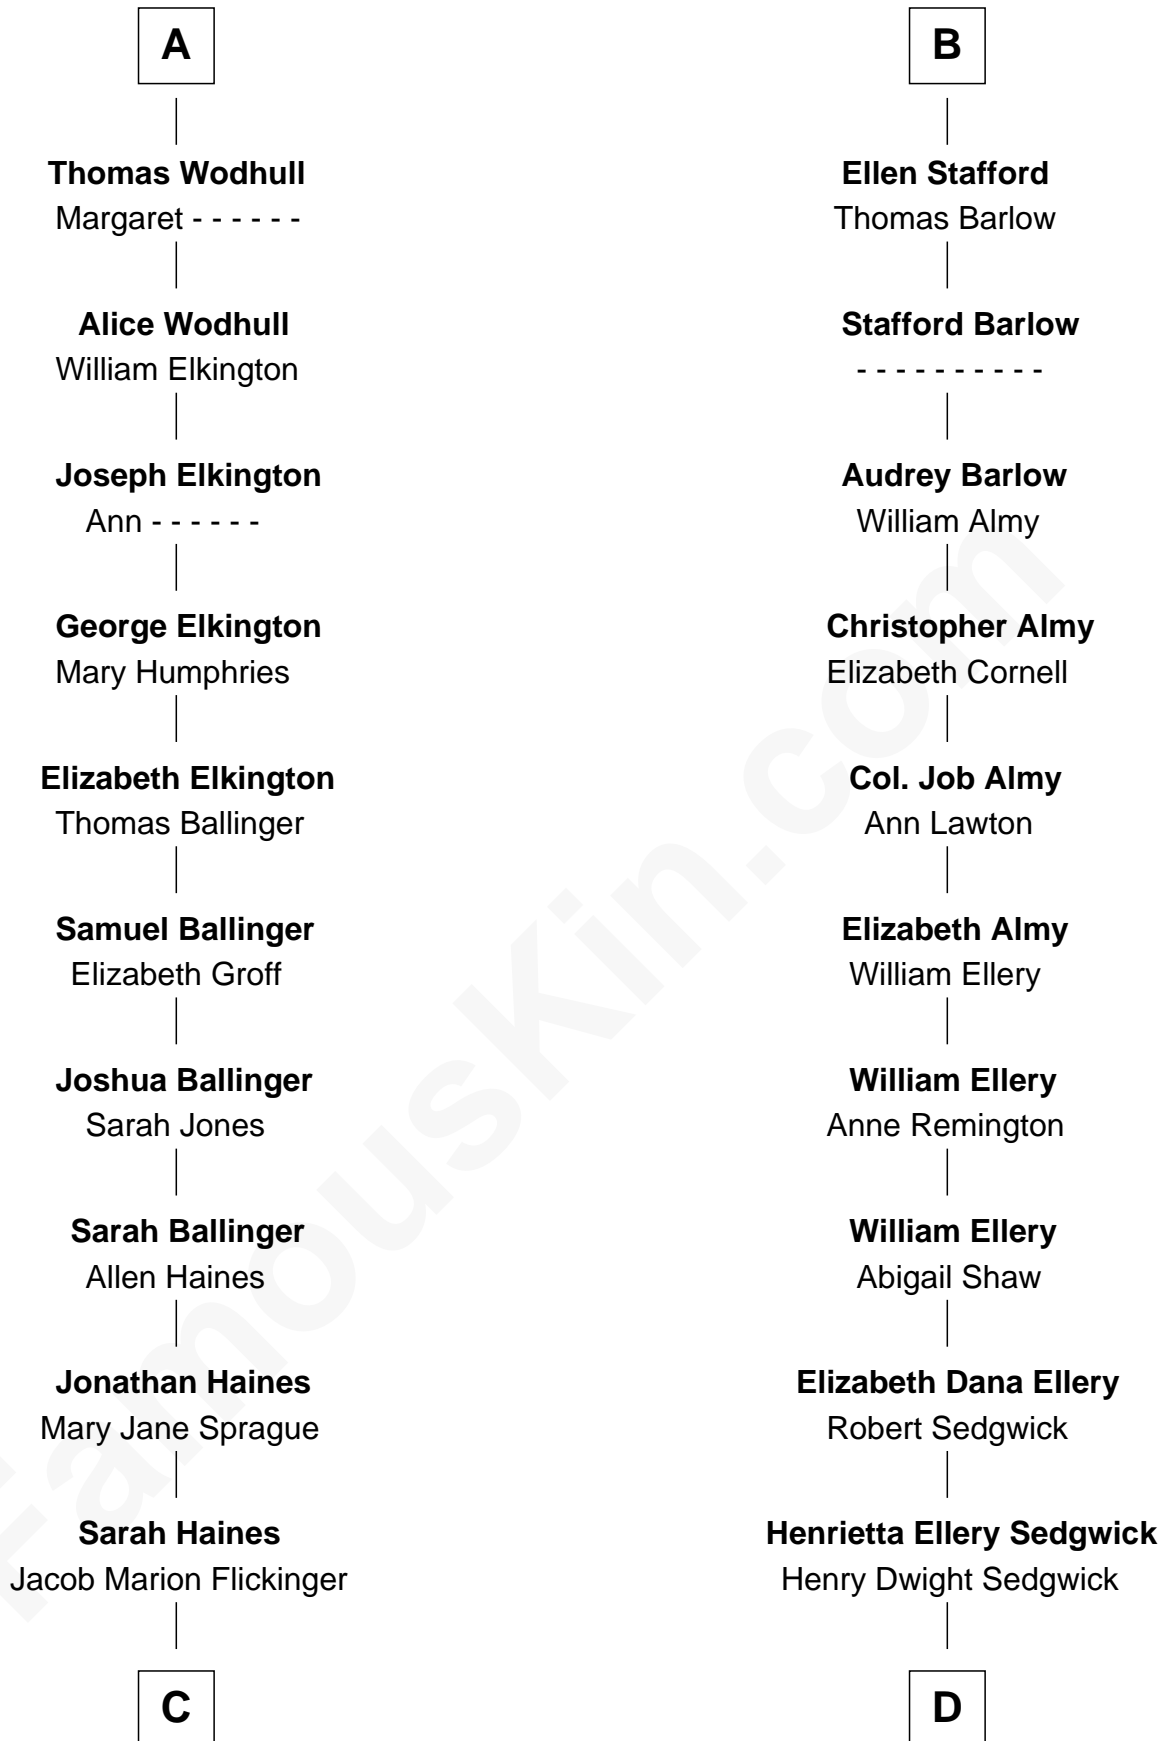

FamousKin.com

Relationship Chart of

Barbara (Pierce) Bush

First Lady of President George H.W. Bush

19th cousin 1 time removed of

Kyra Sedgwick

TV and Movie Actress

Sir Warin Trussell
Maud de St. Philibert

Sir Humphrey Stafford
Margaret Tame

B

C

Lulu Dell Flickinger
James Edgar Robinson

Pauline Robinson
Marvin Pierce

Barbara (Pierce) Bush
First Lady of George H.W. Bush

D

Henry Dwight Sedgwick
Sarah May Minturn