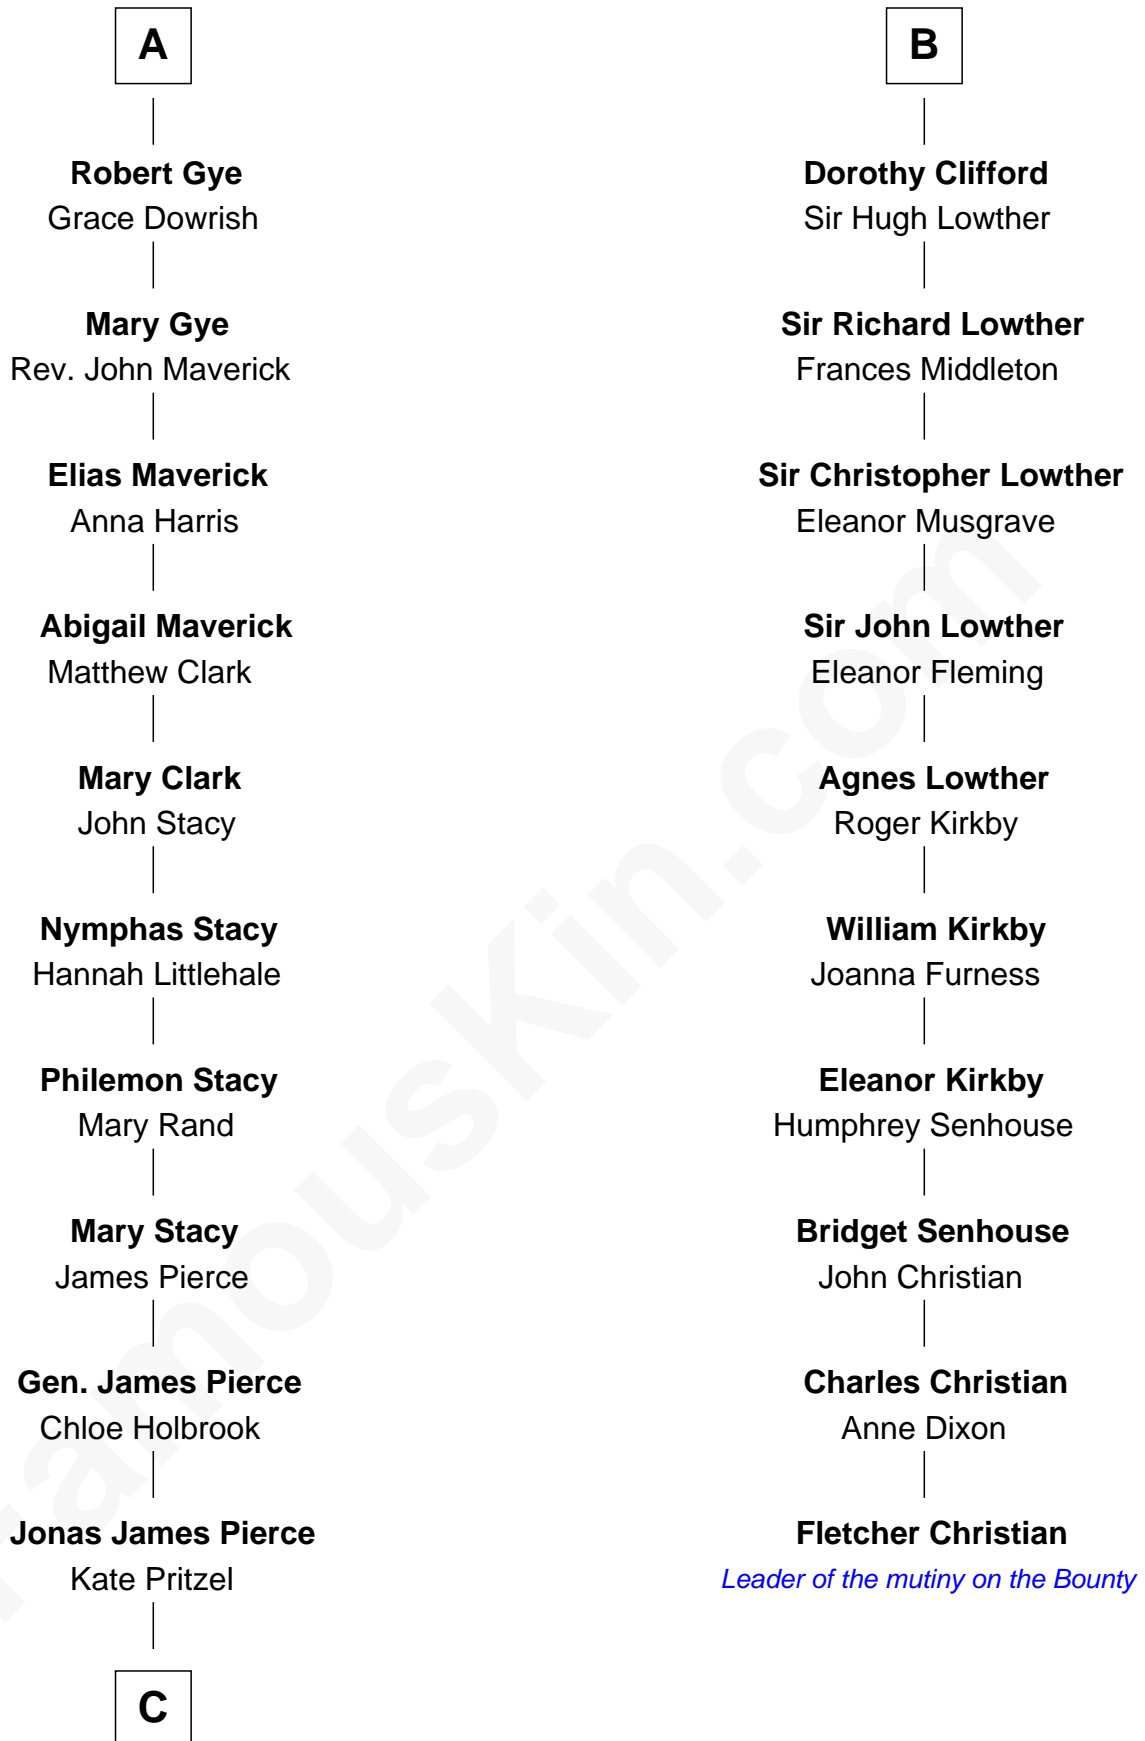

FamousKin.com

Relationship Chart of Barbara (Pierce) Bush

First Lady of President George H.W. Bush

16th cousin 3 times removed of

Fletcher Christian

Leader of the mutiny on the Bounty

C

—
Scott Pierce
Mabel Marvin

—
Marvin Pierce
Pauline Robinson

—
Barbara (Pierce) Bush
First Lady of George H.W. Bush

FamousKin.com