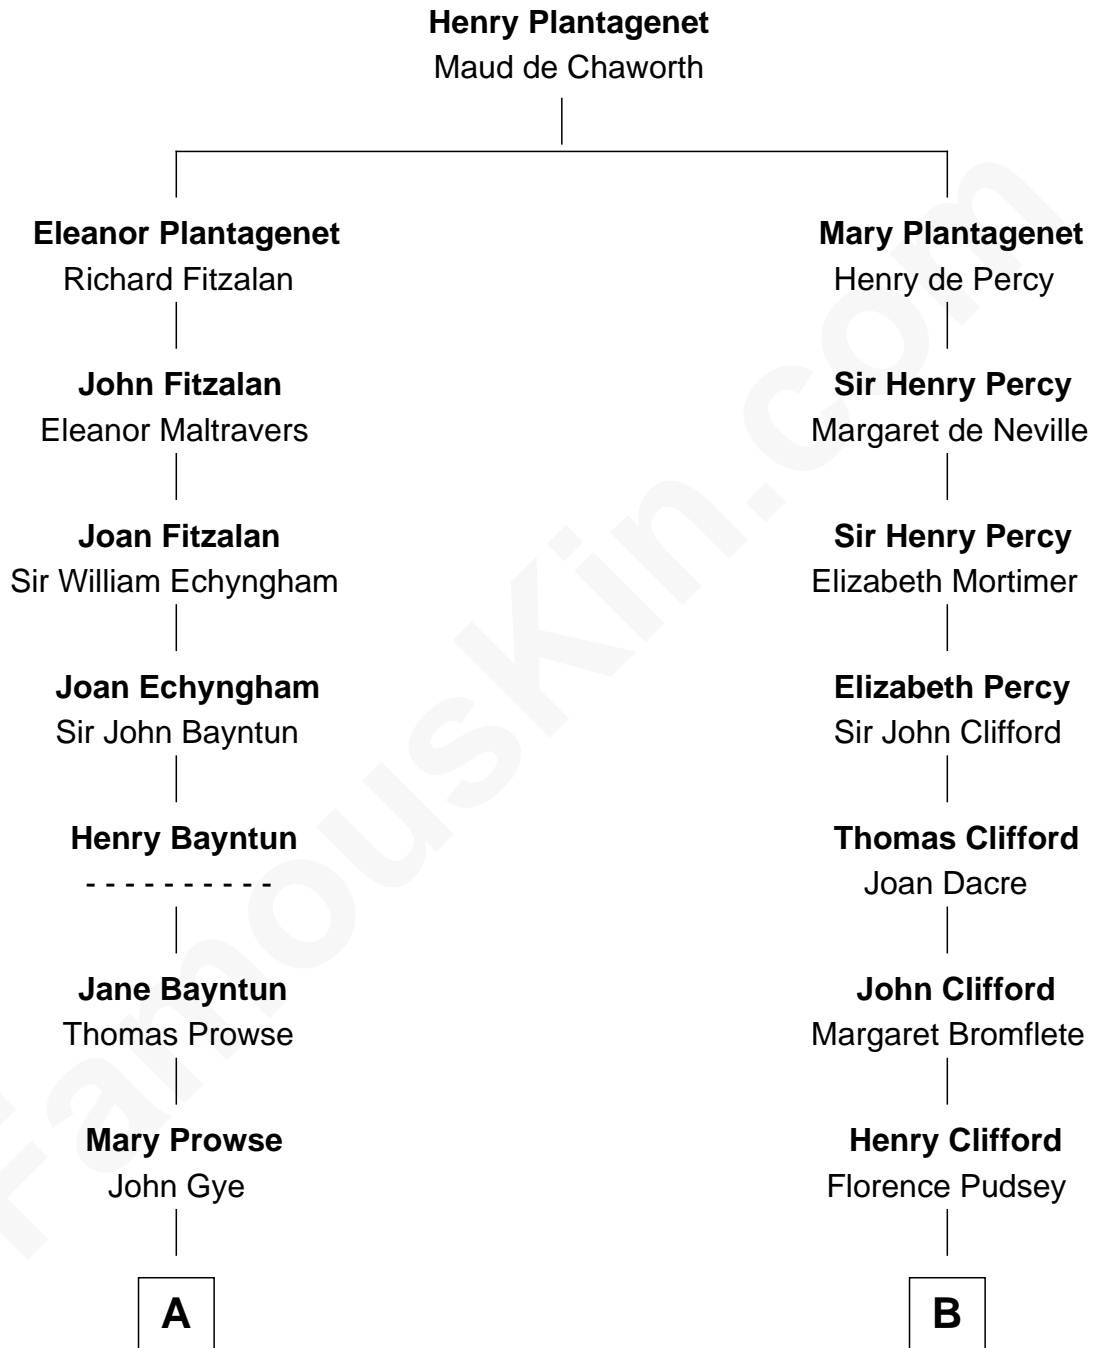

FamousKin.com

Relationship Chart of Barbara (Pierce) Bush

First Lady of President George H.W. Bush

16th cousin 3 times removed of

Fletcher Christian

Leader of the mutiny on the Bounty

C

—
Scott Pierce
Mabel Marvin

—
Marvin Pierce
Pauline Robinson

—
Barbara (Pierce) Bush
First Lady of George H.W. Bush

FamousKin.com