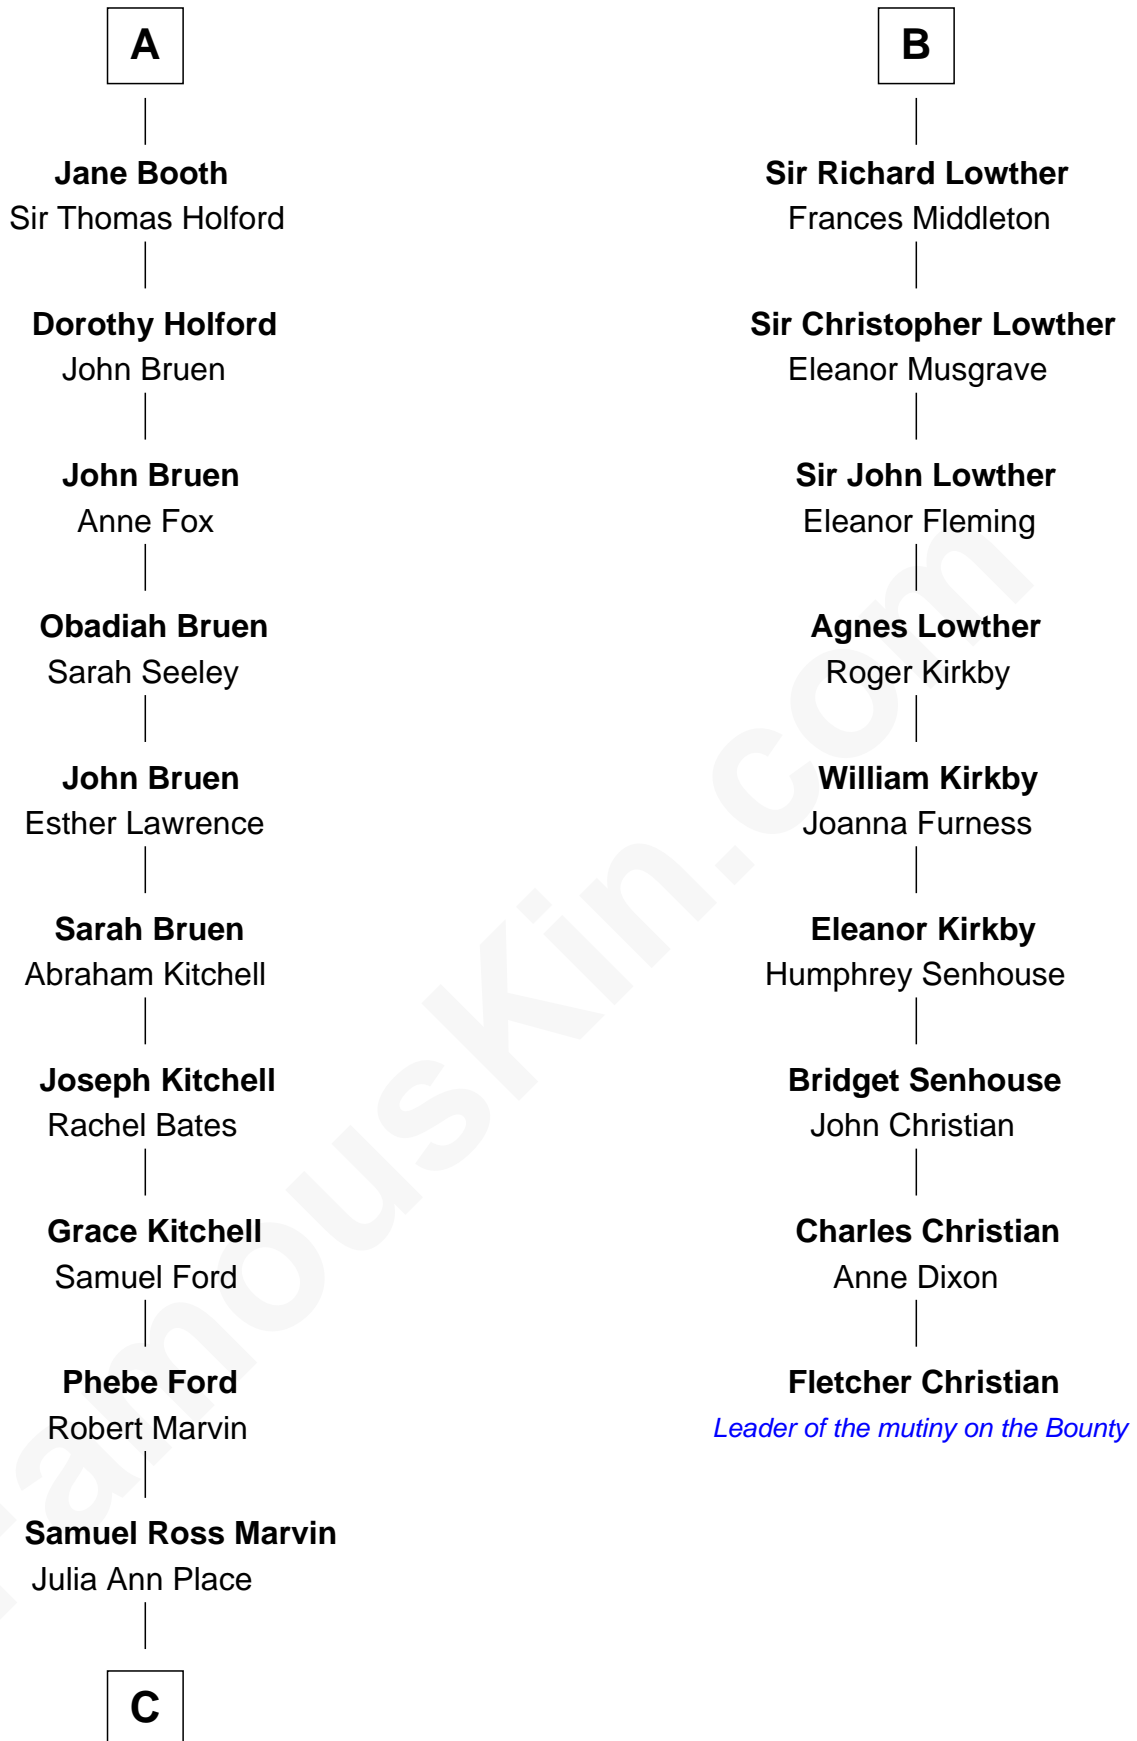

FamousKin.com

Relationship Chart of Barbara (Pierce) Bush

First Lady of President George H.W. Bush

15th cousin 5 times removed of

Fletcher Christian

Leader of the mutiny on the Bounty

C

Jerome Place Marvin

Martha Ann Stokes

Mabel Marvin

Scott Pierce

Marvin Pierce

Pauline Robinson

Barbara (Pierce) Bush

First Lady of George H.W. Bush

FamousKin.com