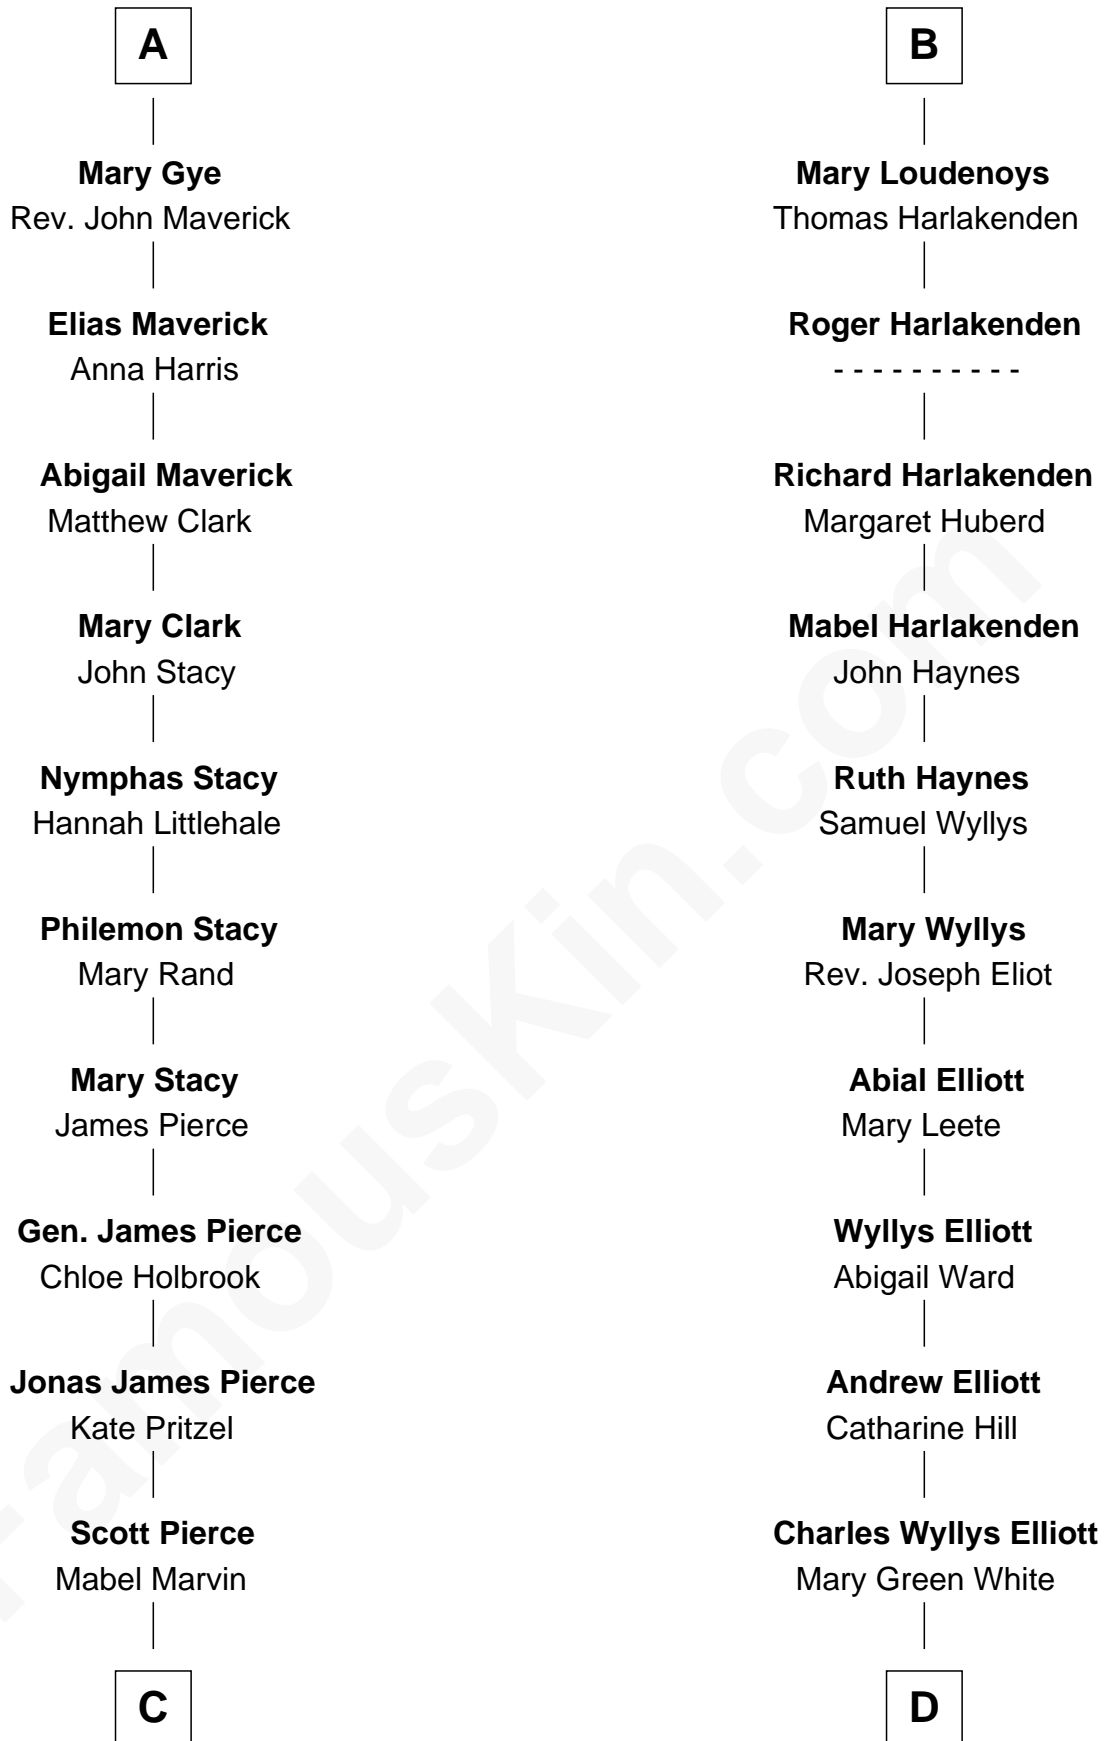

FamousKin.com

Relationship Chart of

Barbara (Pierce) Bush

First Lady of President George H.W. Bush

18th cousin 2 times removed of

Ali Wentworth

TV Actress and Comedienne

C

Marvin Pierce
Pauline Robinson

Barbara (Pierce) Bush
First Lady of George H.W. Bush

D

Howard Elliott
Janet January

Janet January Elliott
Richard Bryant Hobart

Mable Bryant Hobart
Eric Bartlett Wentworth

Ali Wentworth
TV Actress and Comedienne