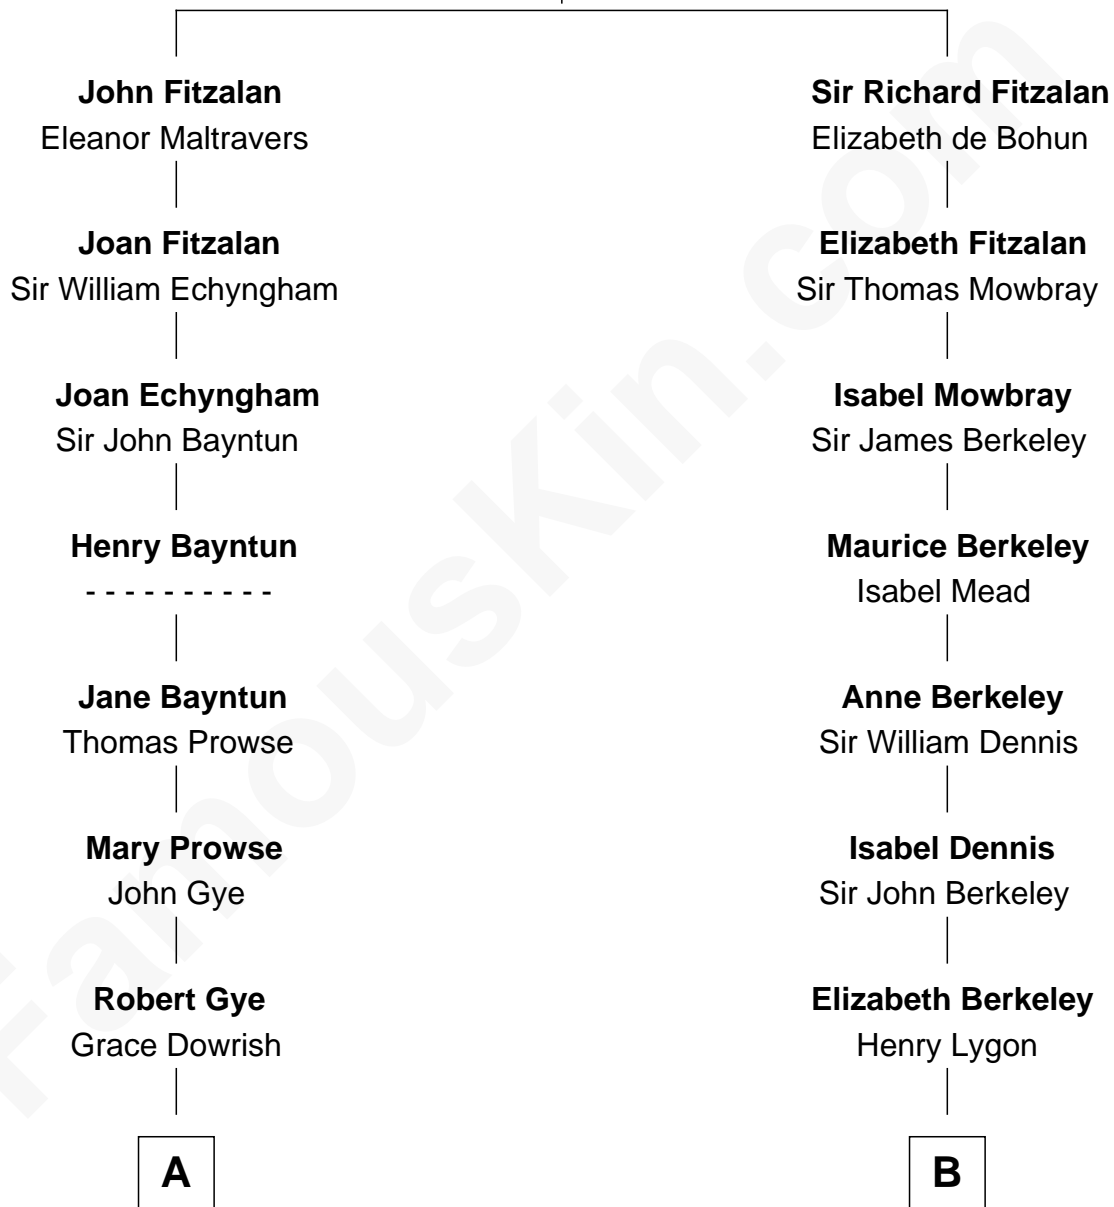

FamousKin.com

Relationship Chart of

Barbara (Pierce) Bush

First Lady of President George H.W. Bush

18th cousin 3 times removed of

Michael Lookinland

TV Actor

Richard Fitzalan
Eleanor Plantagenet

C

Marvin Pierce
Pauline Robinson

Barbara (Pierce) Bush
First Lady of George H.W. Bush

D

Rufus Lemuel Cole
Matilda M. Hall

Nellie M. Cole
John Andrew Lookinland

Orrin Paul Lookinland
Madeline Tait

Paul Russell Lookinland
Karen Ruth McKinney