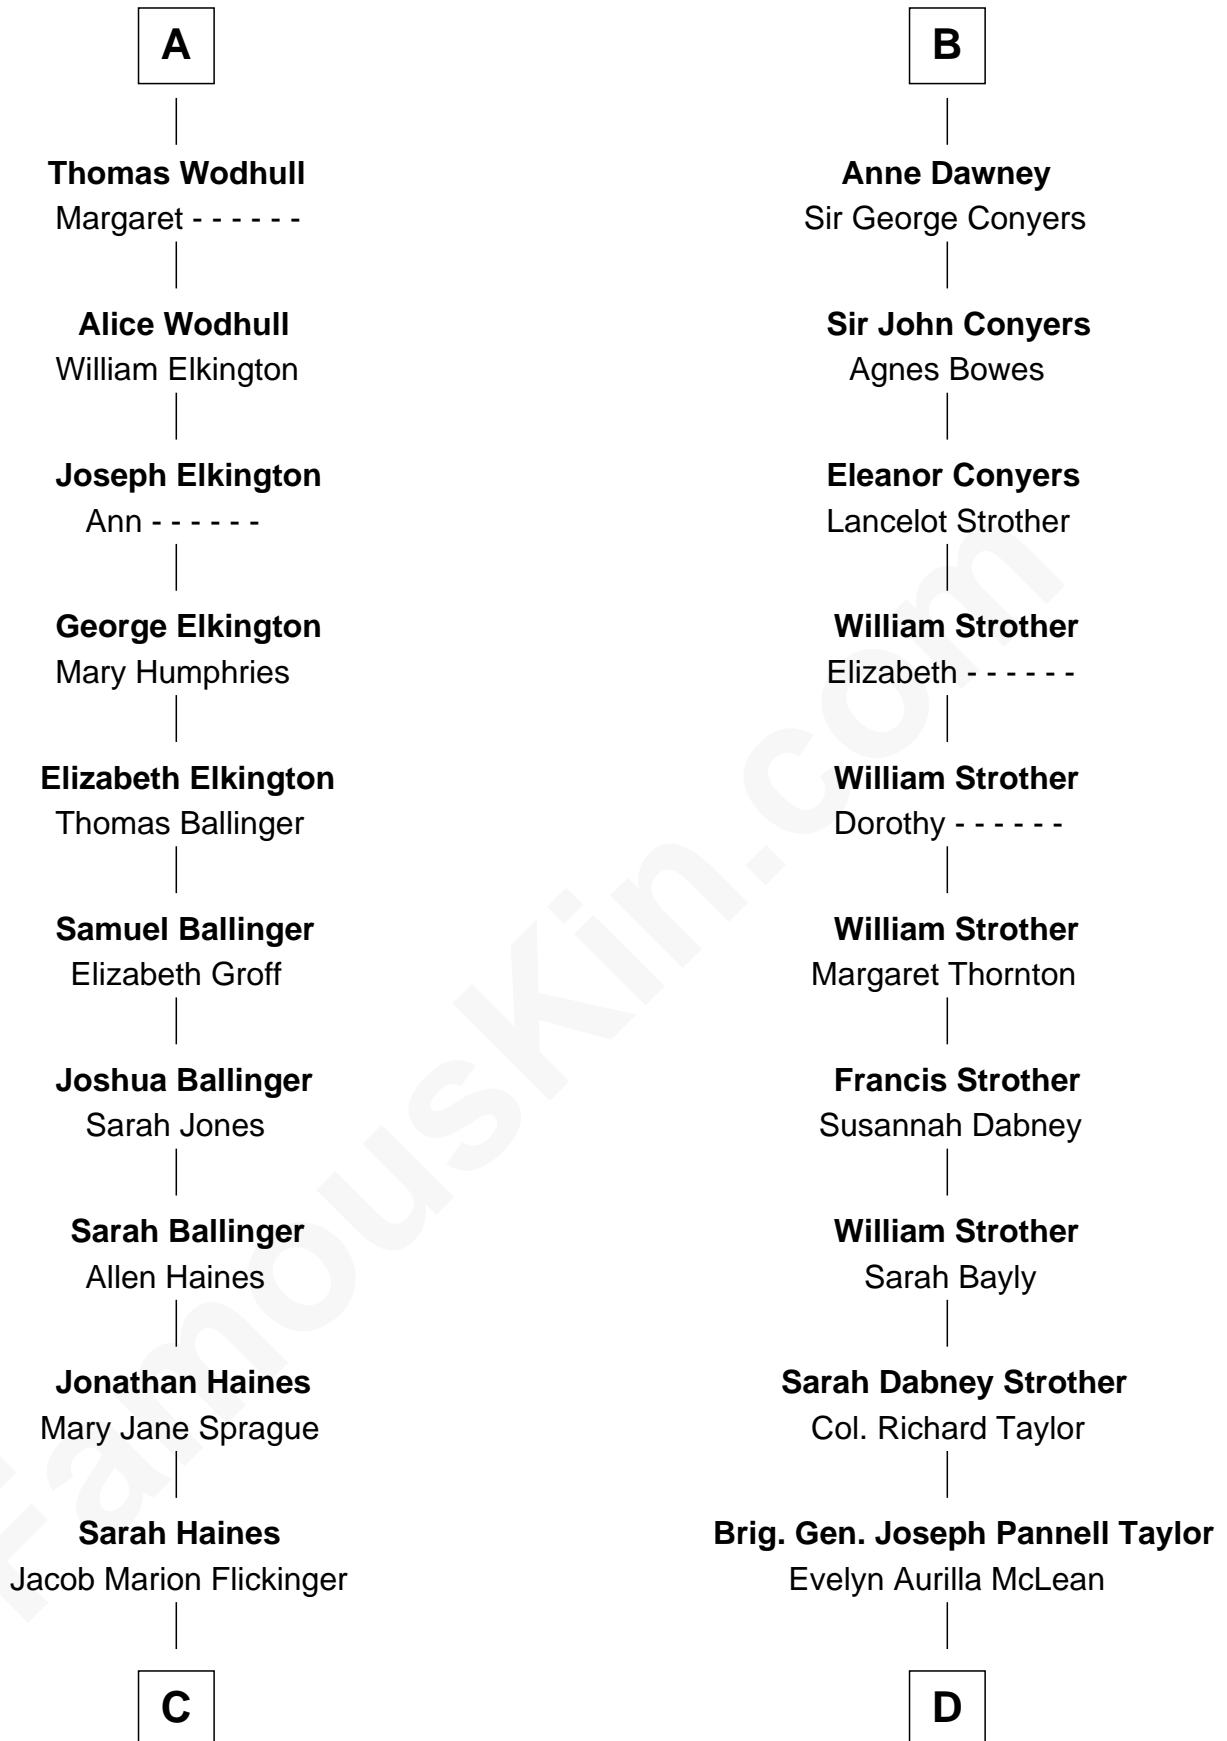

FamousKin.com

Relationship Chart of

Barbara (Pierce) Bush

First Lady of President George H.W. Bush

19th cousin 2 times removed of

Parker Stevenson

TV and Movie Actor

Sir Warin Trussell
Maud de St. Philibert

C

Lulu Dell Flickinger
James Edgar Robinson

Pauline Robinson
Marvin Pierce

Barbara (Pierce) Bush
First Lady of George H.W. Bush

D

Col. Joseph Hancock Taylor
Mary Montgomery Meigs

Evelyn Taylor
Eli Kirk Price