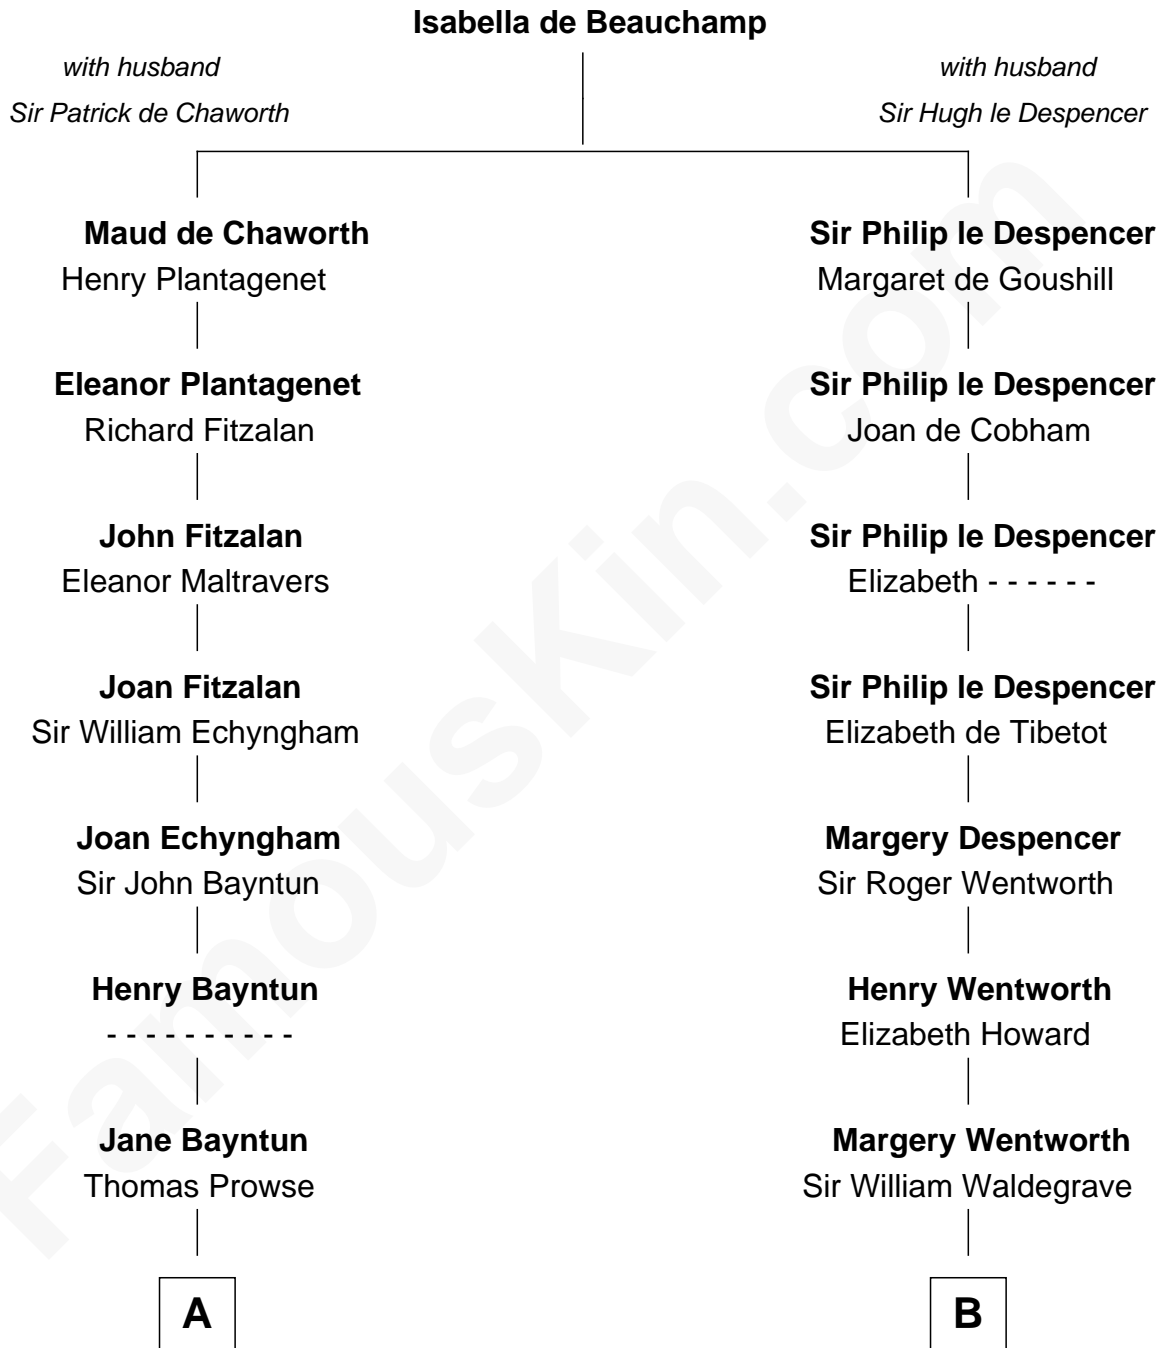

FamousKin.com

Relationship Chart of

Barbara (Pierce) Bush

First Lady of President George H.W. Bush

20th cousin 1 time removed of

Bob Moore

Co-Founder, Bob's Red Mill

C

Jonas James Pierce

Kate Pritzel

Scott Pierce

Mabel Marvin

Marvin Pierce

Pauline Robinson

Barbara (Pierce) Bush

First Lady of George H.W. Bush

D

Morris Fox

Sarah A. Smith

Violette Fox

Daniel Francis Learnard

Clinton Morris Learnard

Gertrude Maud Yost

Doris Dell Learnard

Kenneth Earl Moore

Bob Moore

Co-Founder, Bob's Red Mill