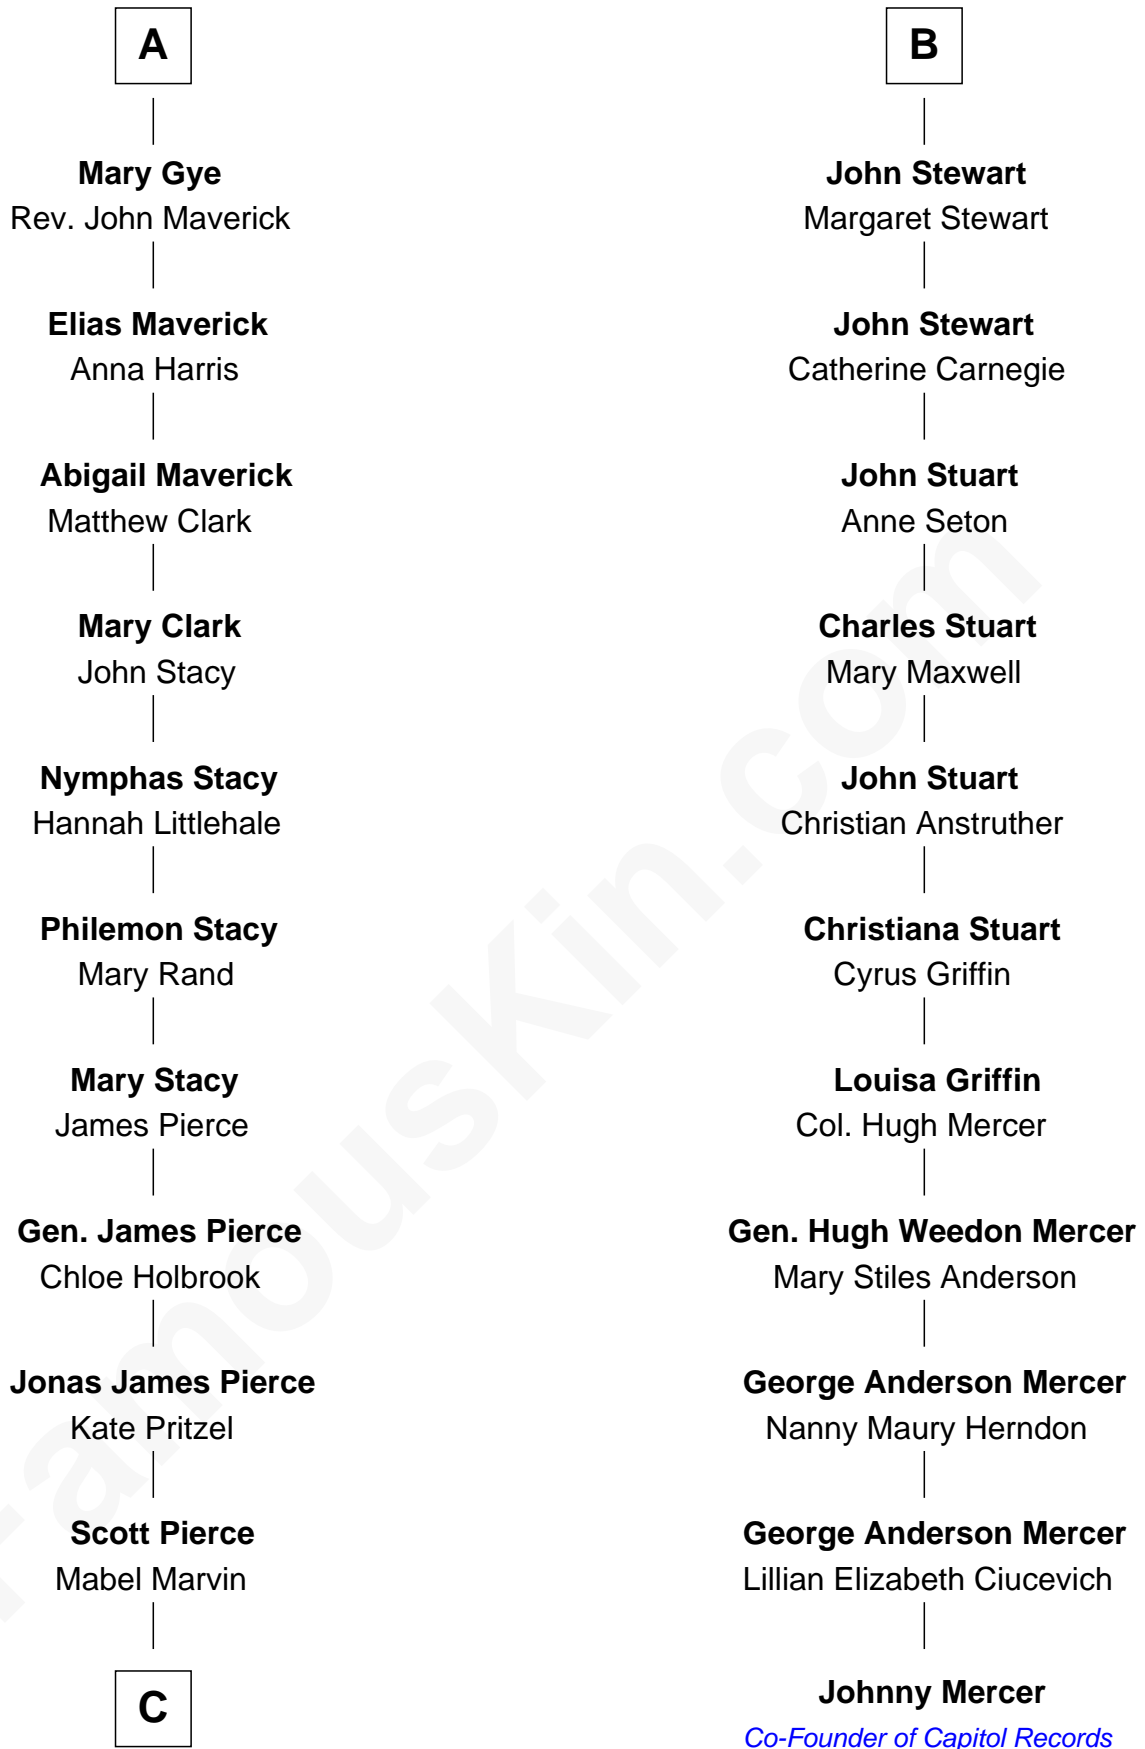

FamousKin.com

Relationship Chart of Barbara (Pierce) Bush

First Lady of President George H.W. Bush

17th cousin 1 time removed of

Johnny Mercer

Songwriter and Co-Founder of Capitol Records

C

—
Marvin Pierce
Pauline Robinson

—
Barbara (Pierce) Bush
First Lady of George H.W. Bush

FamousKin.com