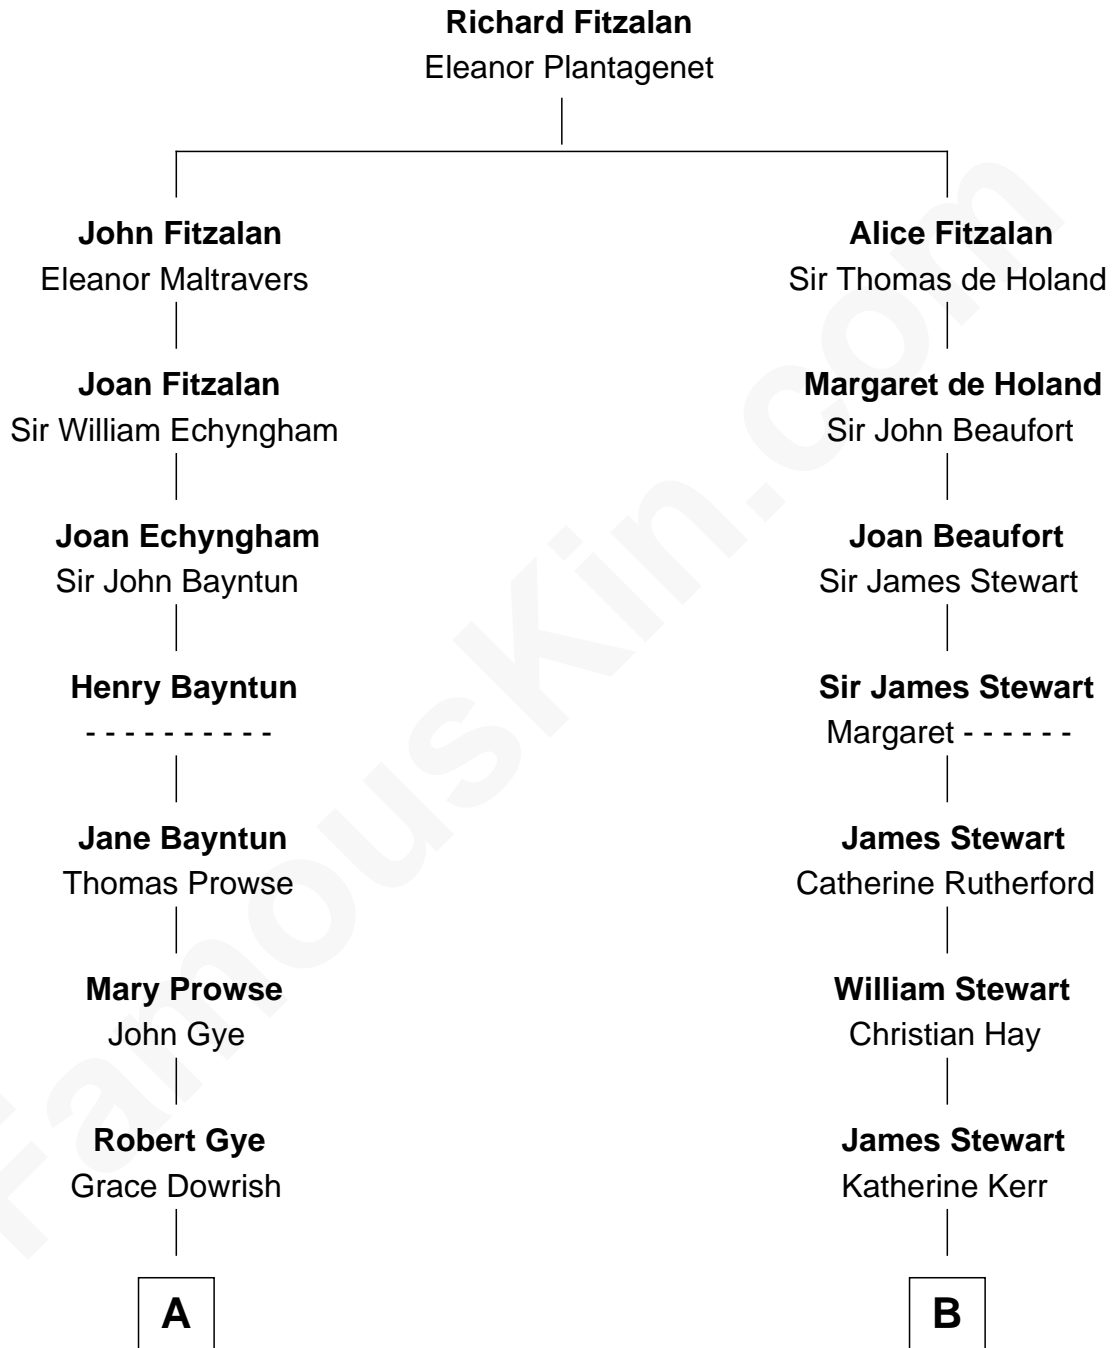

FamousKin.com

Relationship Chart of Barbara (Pierce) Bush

First Lady of President George H.W. Bush

17th cousin 1 time removed of

Johnny Mercer

Songwriter and Co-Founder of Capitol Records

C

—
Marvin Pierce
Pauline Robinson

—
Barbara (Pierce) Bush
First Lady of George H.W. Bush

FamousKin.com