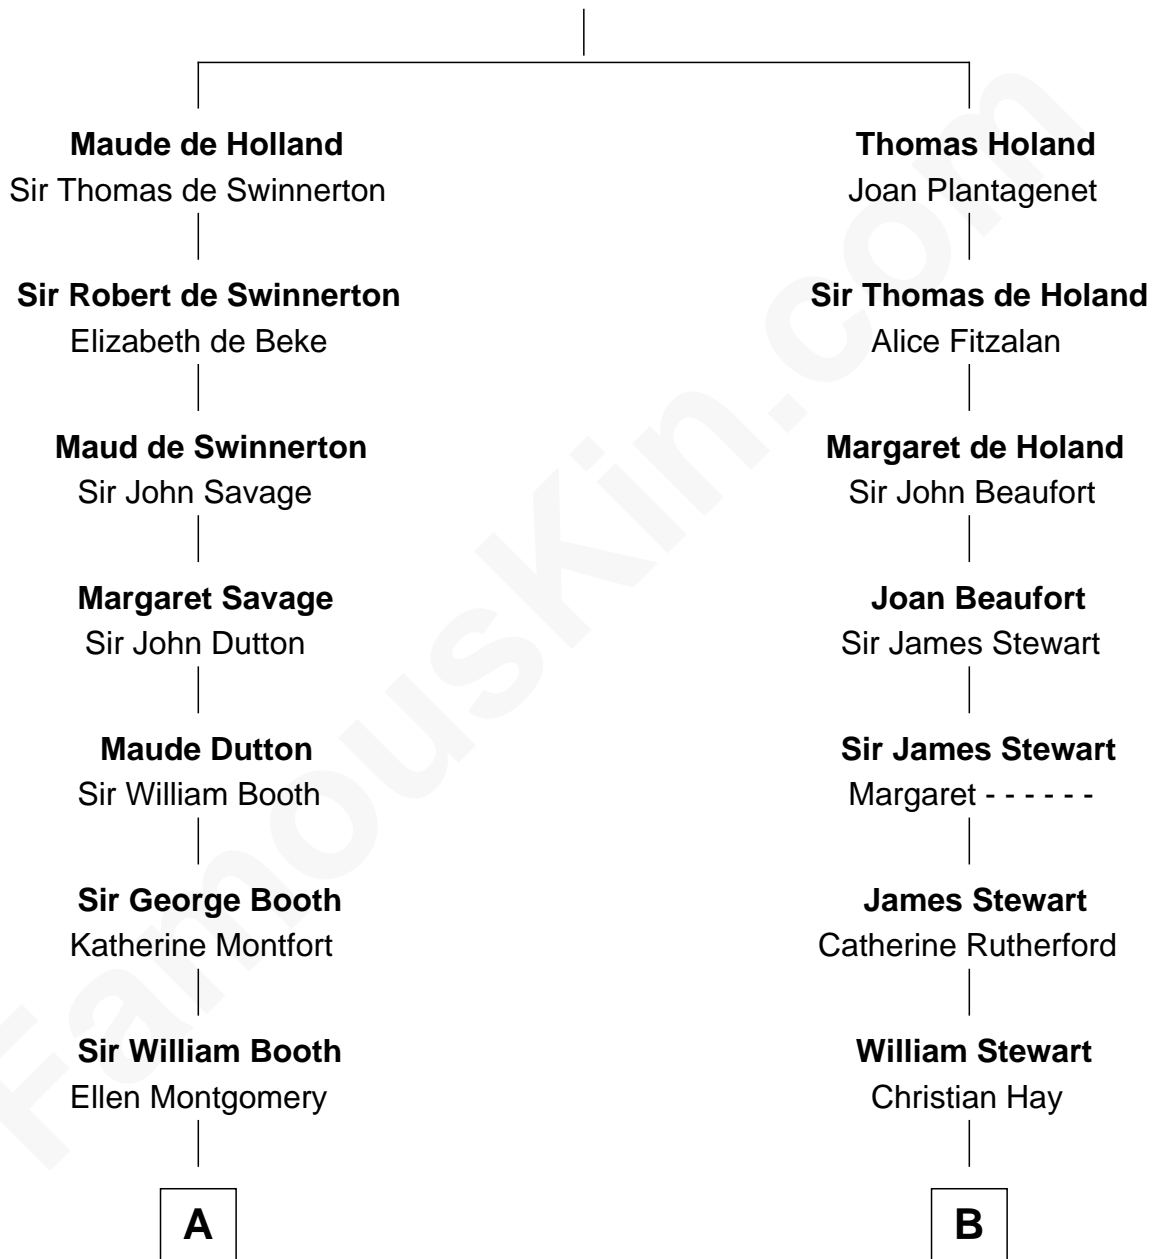

FamousKin.com

Relationship Chart of

Barbara (Pierce) Bush

First Lady of President George H.W. Bush

18th cousin 2 times removed of

Johnny Mercer

Songwriter and Co-Founder of Capitol Records

Sir Robert de Holland

Maude la Zouche

C

Jerome Place Marvin

Martha Ann Stokes

Mabel Marvin

Scott Pierce

Marvin Pierce

Pauline Robinson