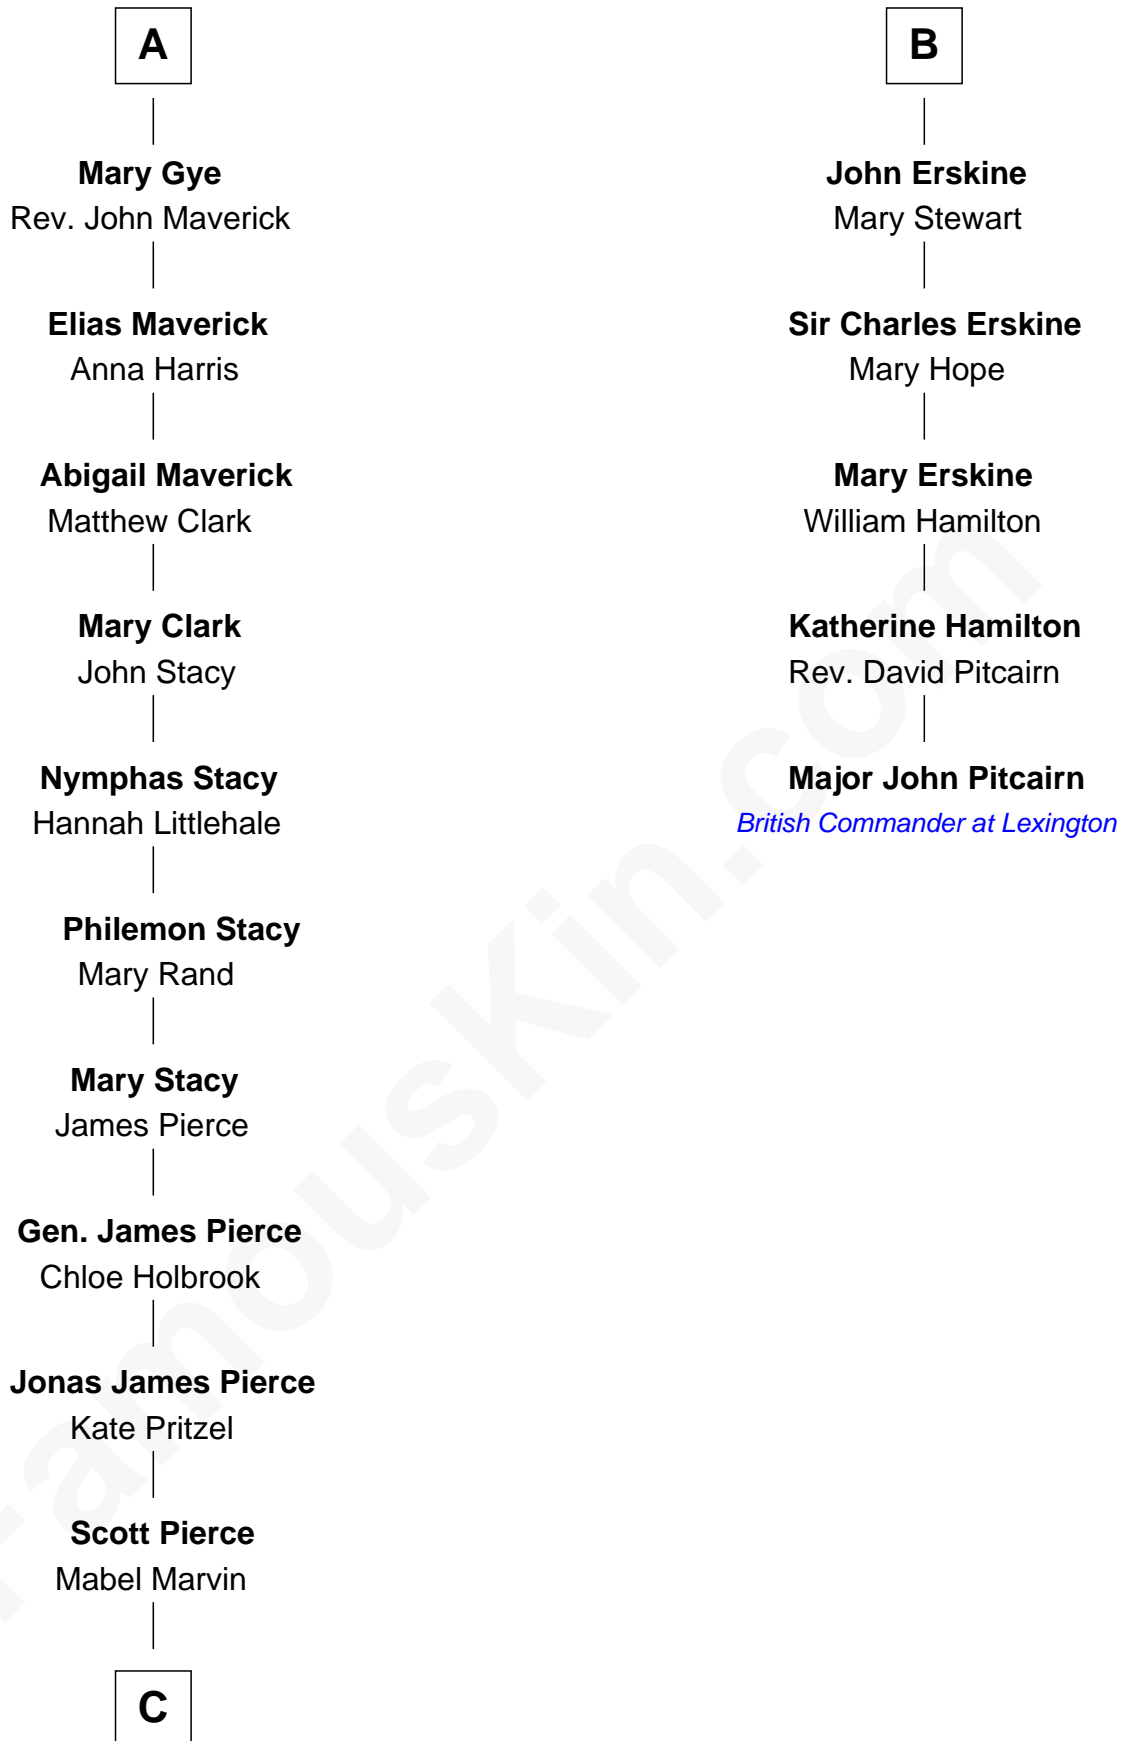

## Relationship Chart of

### Barbara (Pierce) Bush

*First Lady of President George H.W. Bush*

11th cousin 7 times removed of

### Major John Pitcairn

*British Commander at Battle of Lexington*

**C**

—  
**Marvin Pierce**  
Pauline Robinson

—  
**Barbara (Pierce) Bush**  
*First Lady of George H.W. Bush*

FamousKin.com