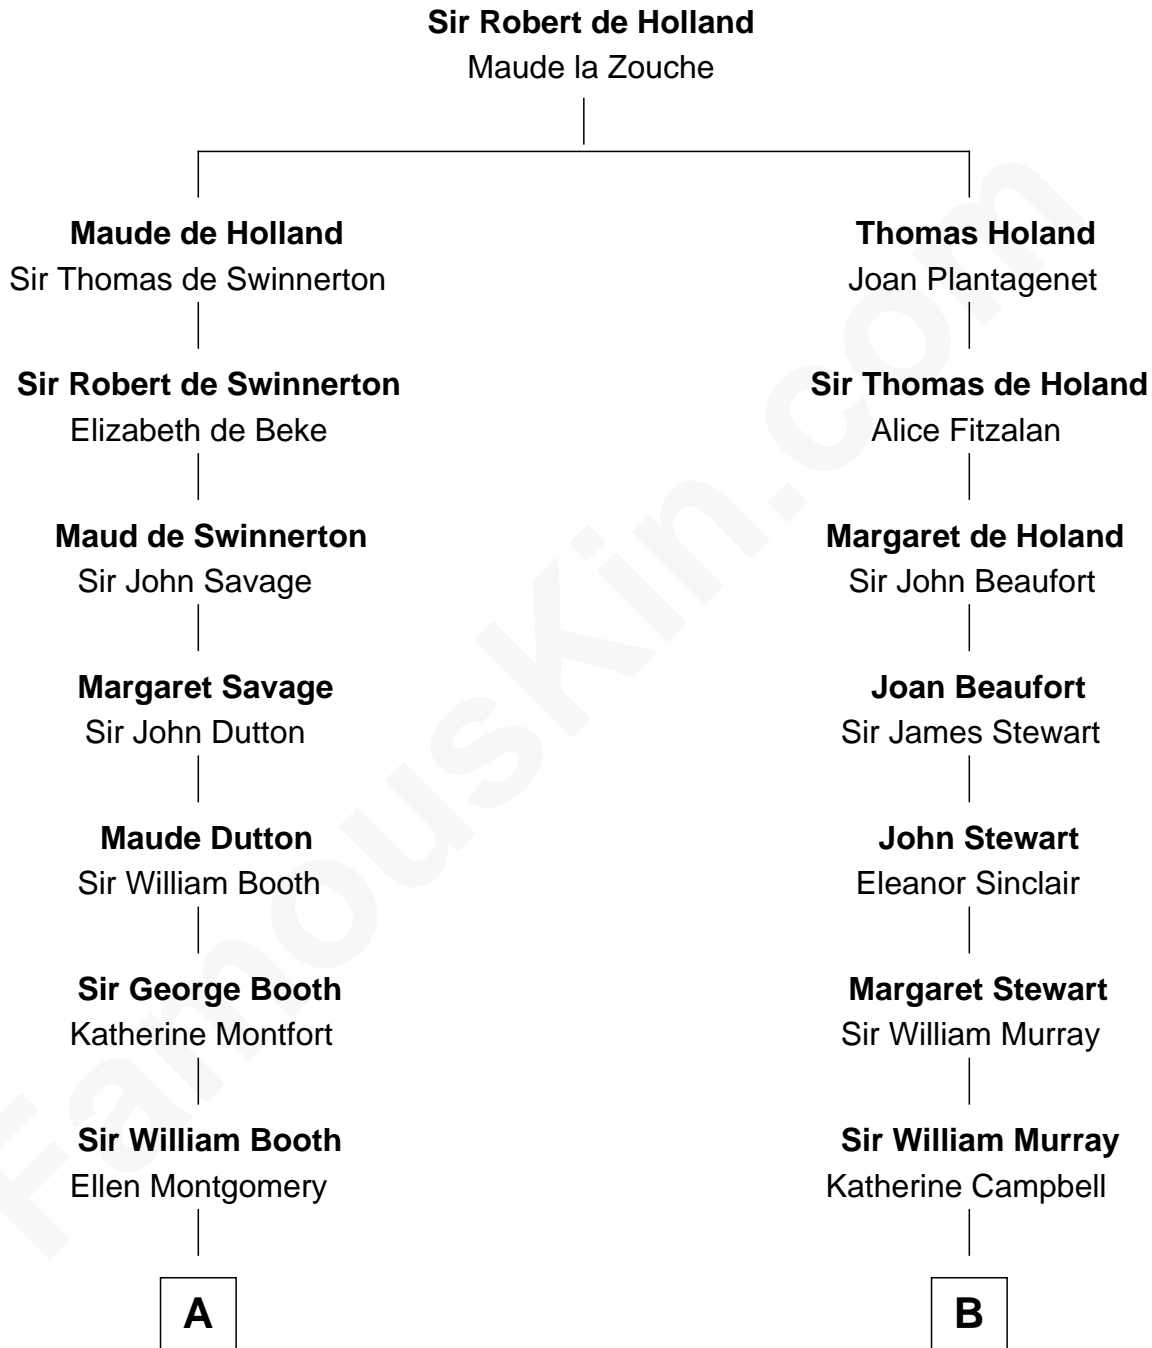

FamousKin.com

Relationship Chart of

Barbara (Pierce) Bush

First Lady of President George H.W. Bush

12th cousin 8 times removed of

Major John Pitcairn

British Commander at Battle of Lexington

C

Jerome Place Marvin

Martha Ann Stokes

Mabel Marvin

Scott Pierce

Marvin Pierce

Pauline Robinson

Barbara (Pierce) Bush

First Lady of George H.W. Bush