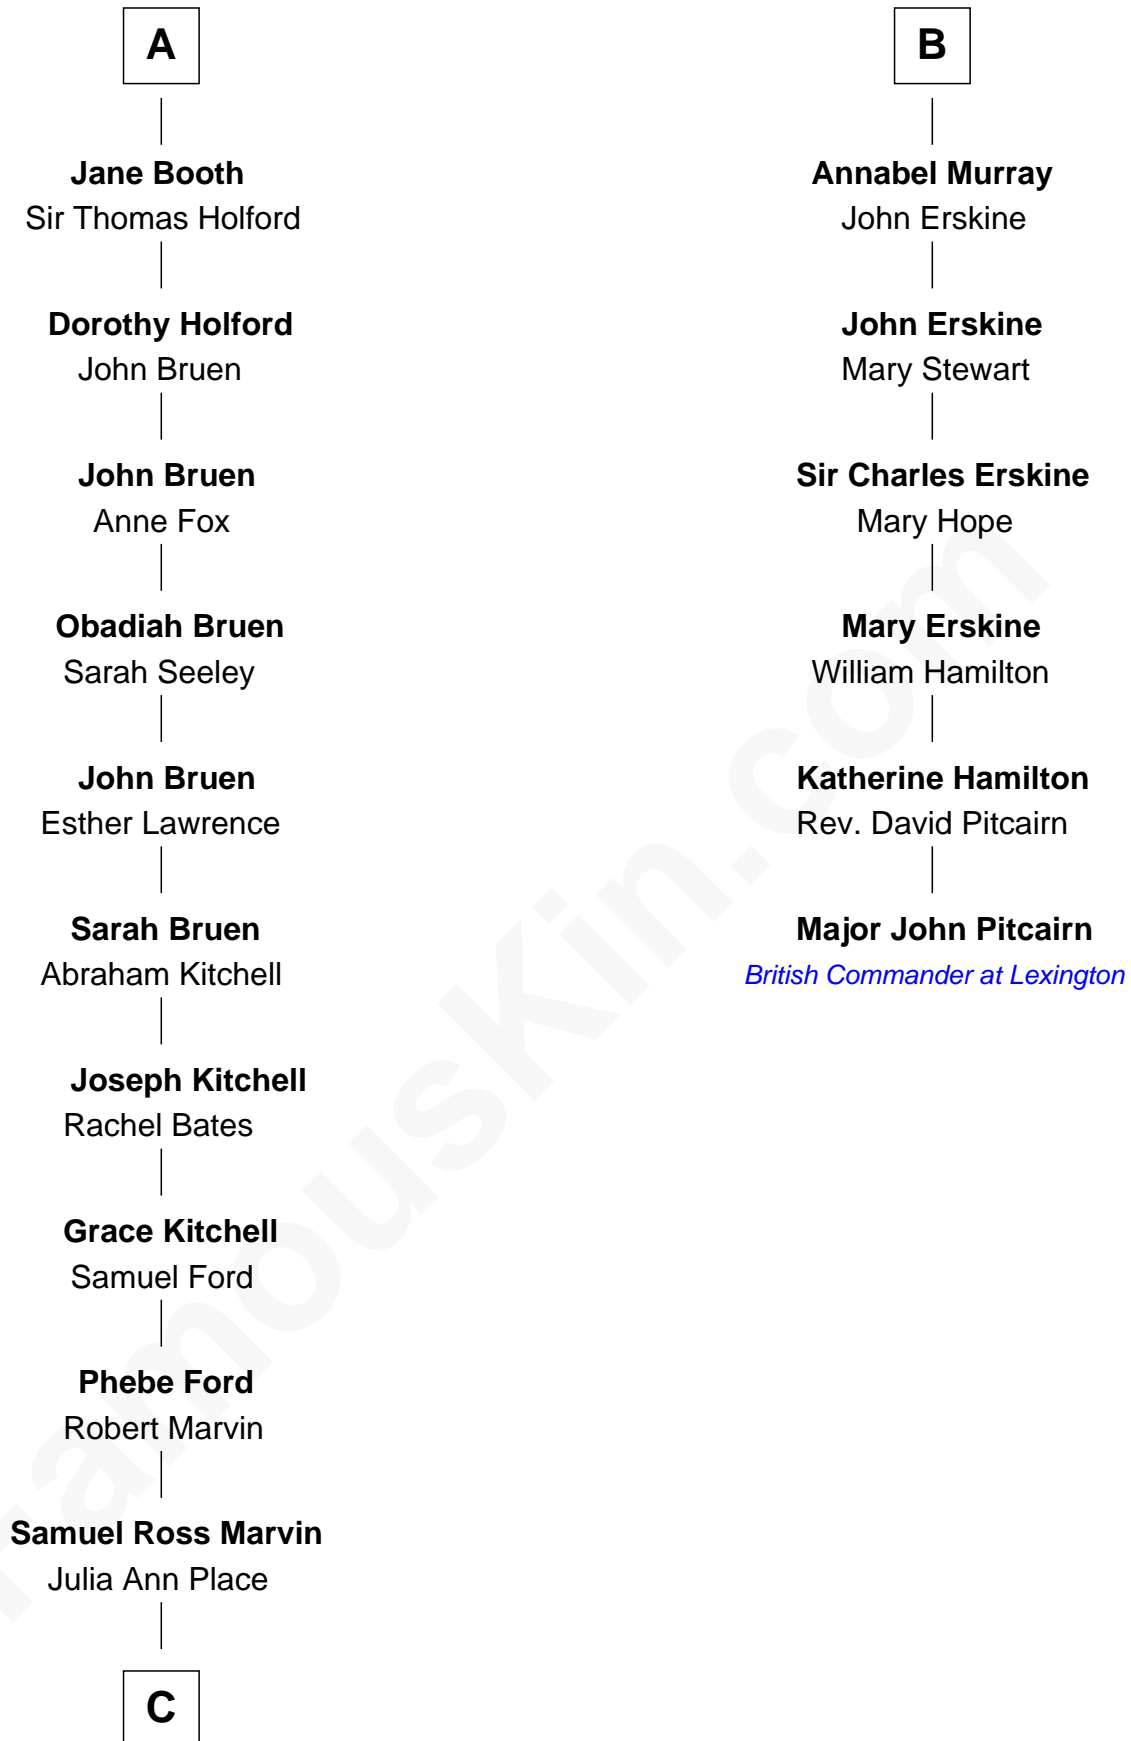

FamousKin.com

Relationship Chart of

Barbara (Pierce) Bush

First Lady of President George H.W. Bush

12th cousin 8 times removed of

Major John Pitcairn

British Commander at Battle of Lexington

C

Jerome Place Marvin

Martha Ann Stokes

Mabel Marvin

Scott Pierce

Marvin Pierce

Pauline Robinson

Barbara (Pierce) Bush

First Lady of George H.W. Bush