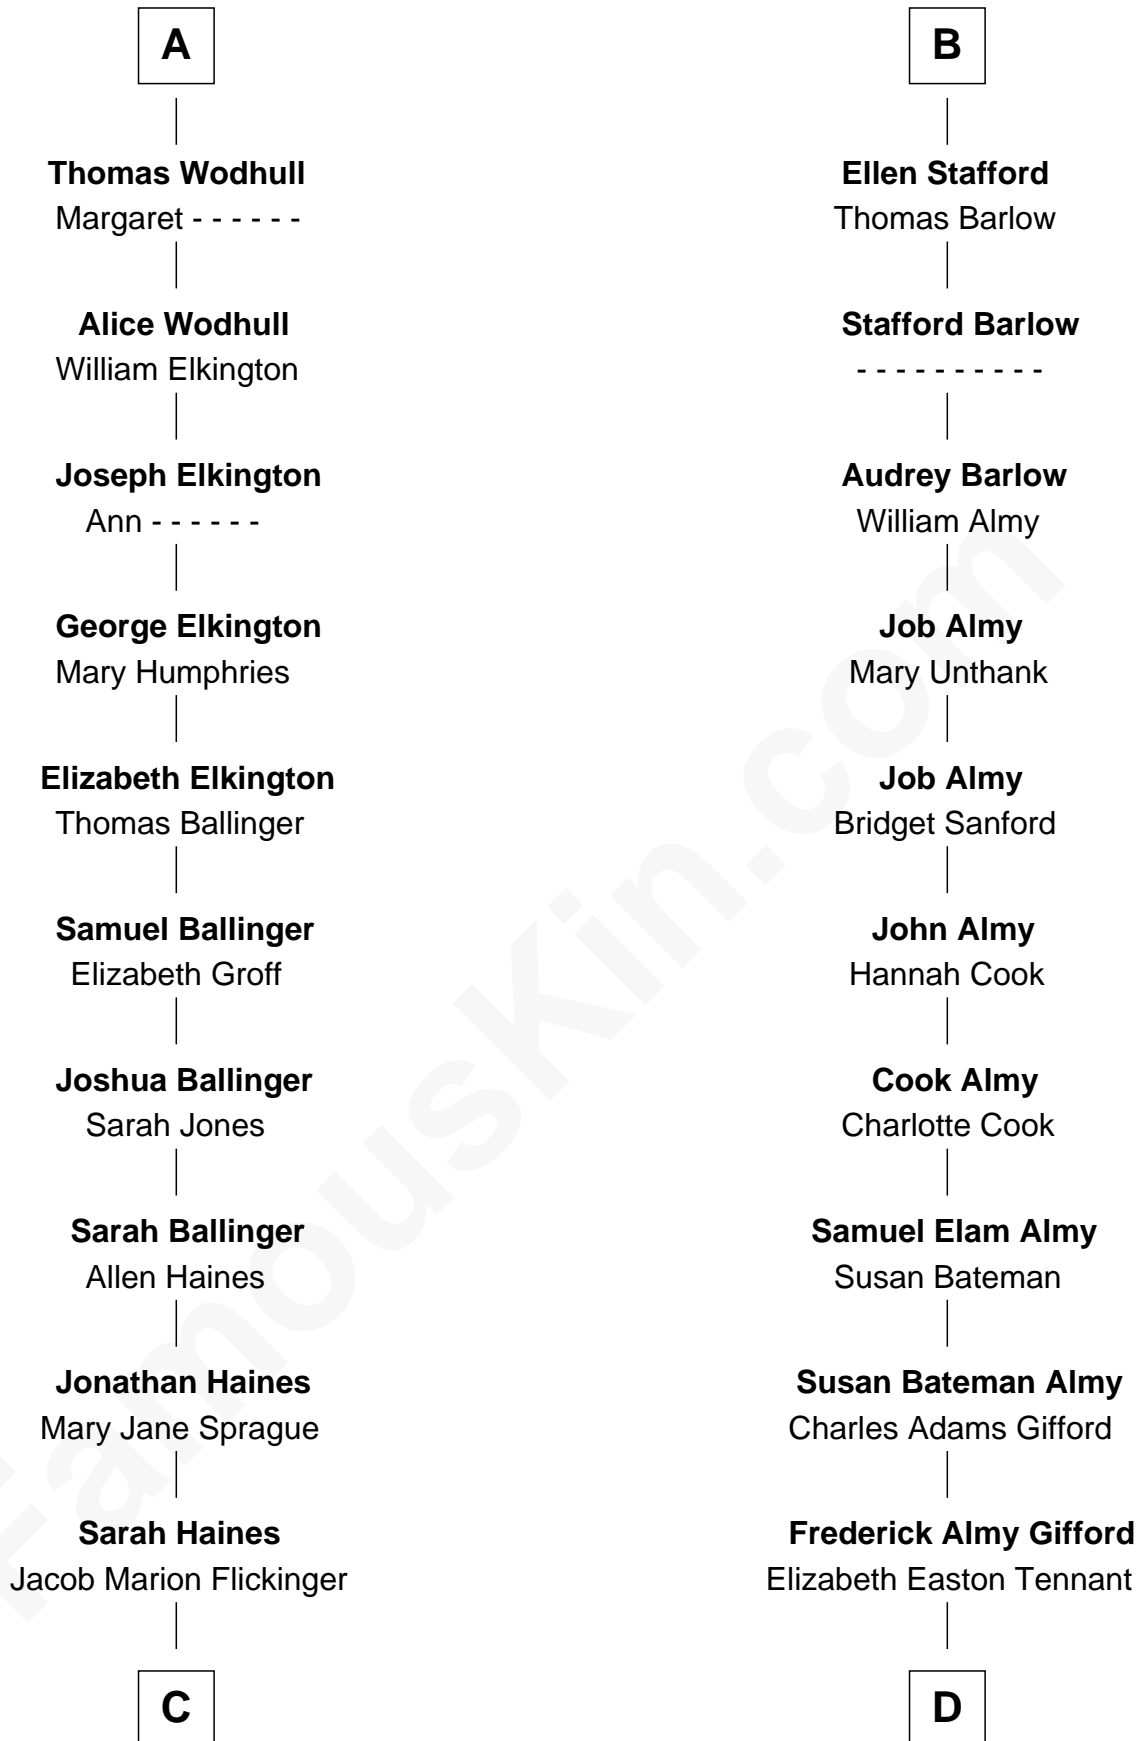

FamousKin.com

Relationship Chart of

Barbara (Pierce) Bush

First Lady of President George H.W. Bush

18th cousin 1 time removed of

Marilyn Monroe

Actress, Model, and Singer

C

Lulu Dell Flickinger
James Edgar Robinson

Pauline Robinson
Marvin Pierce

Barbara (Pierce) Bush
First Lady of George H.W. Bush

D

Charles Stanley Gifford
Gladys Pearl Monroe

Marilyn Monroe
Actress, Model, and Singer