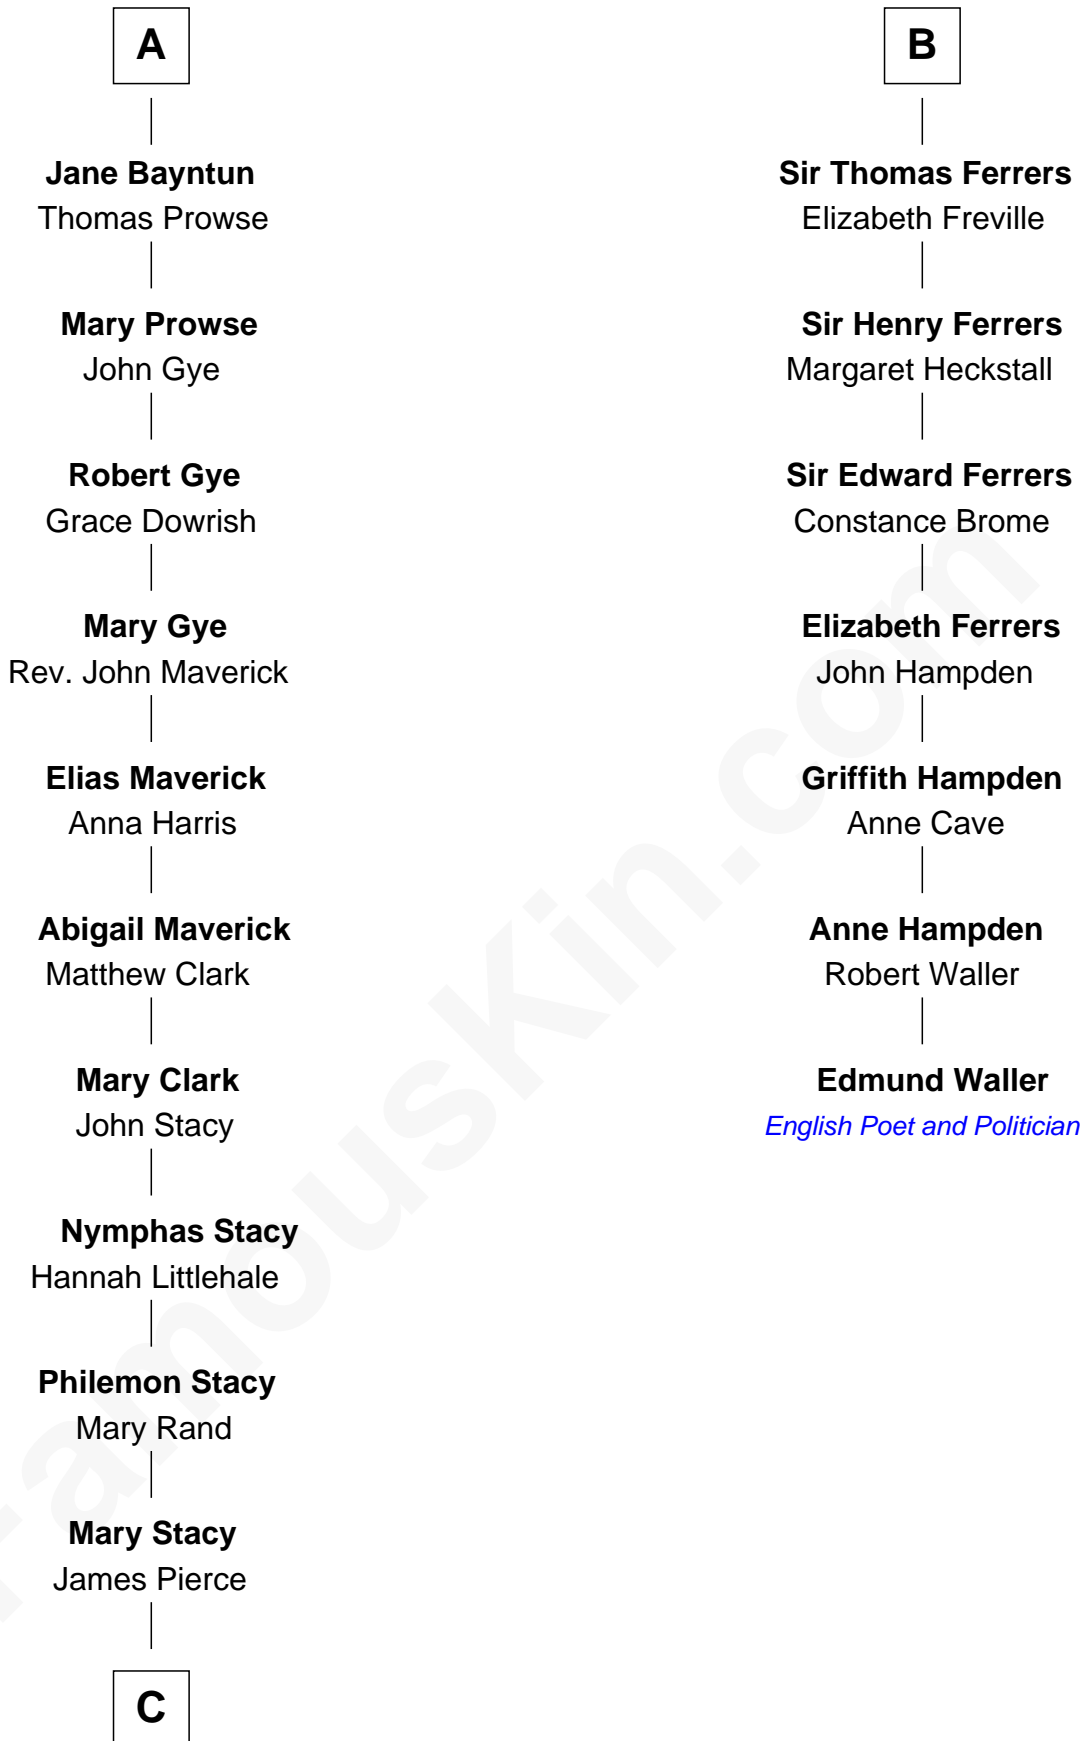

FamousKin.com

Relationship Chart of

Barbara (Pierce) Bush

First Lady of President George H.W. Bush

13th cousin 8 times removed of

Edmund Waller

English Poet and Politician

C

Gen. James Pierce

Chloe Holbrook

Jonas James Pierce

Kate Pritzel

Scott Pierce

Mabel Marvin

Marvin Pierce

Pauline Robinson