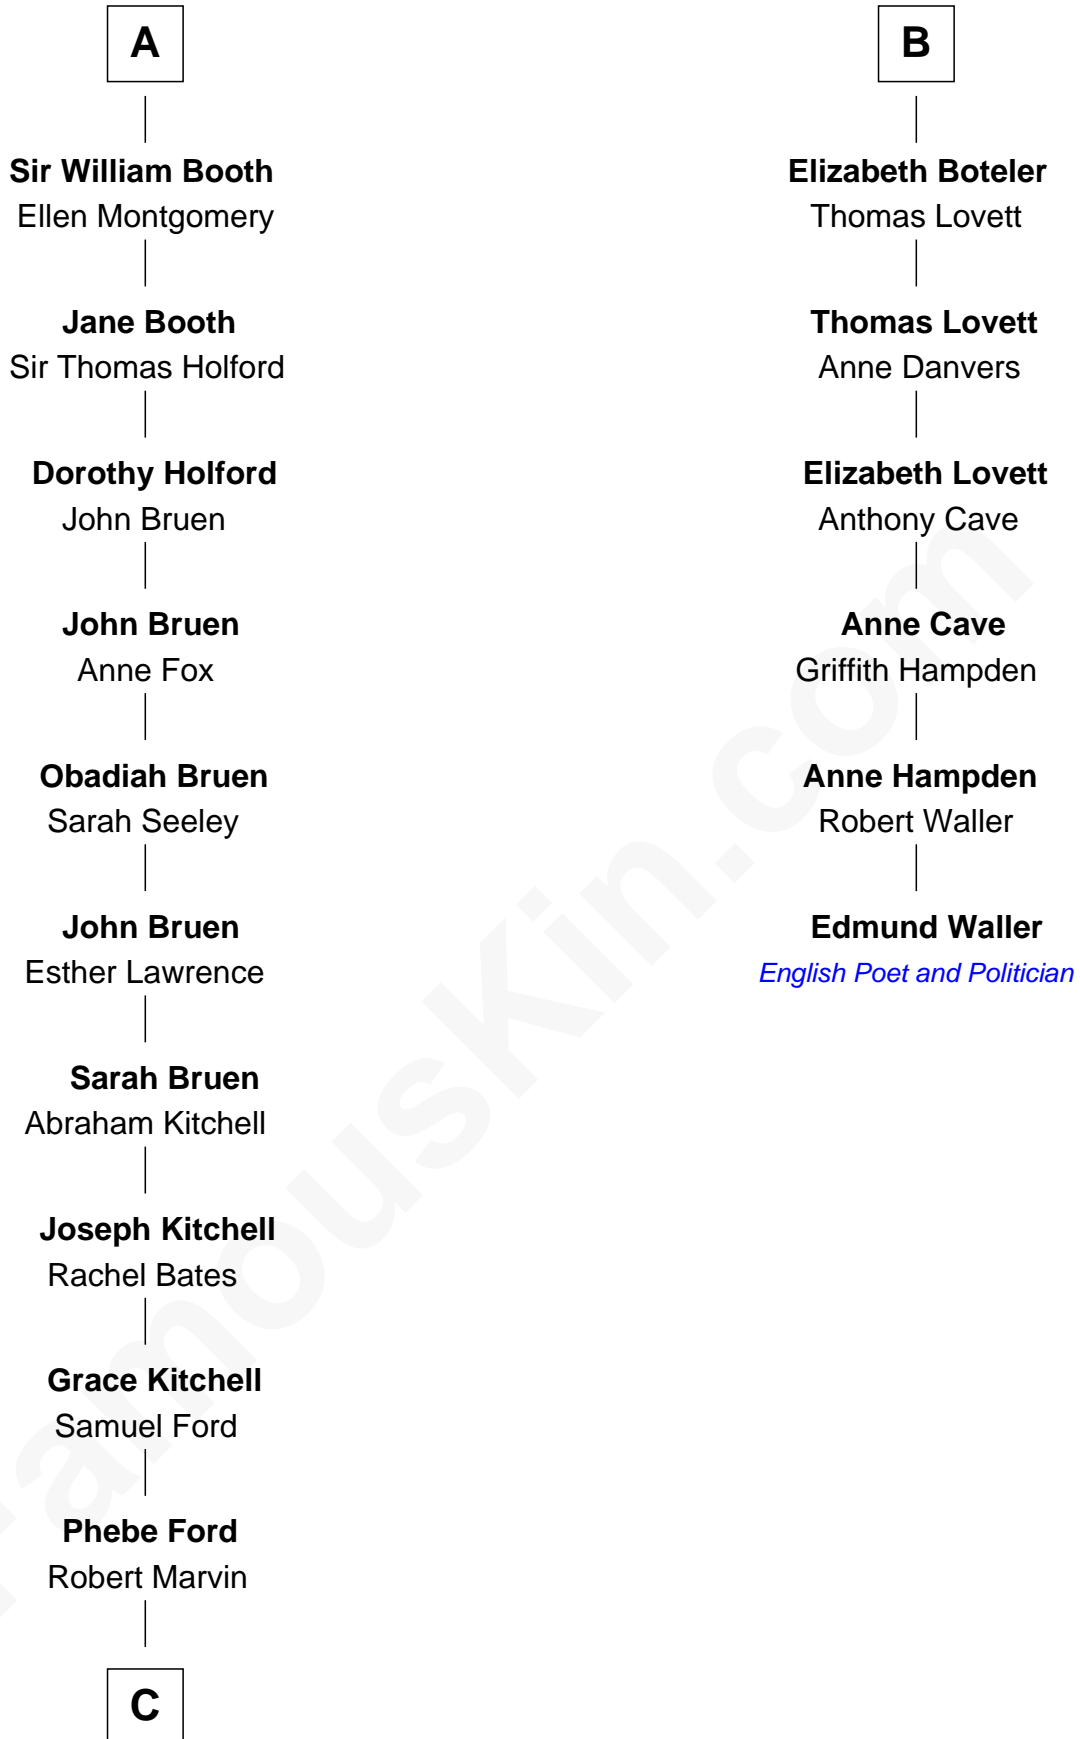

## Relationship Chart of

### Barbara (Pierce) Bush

*First Lady of President George H.W. Bush*

12th cousin 9 times removed of

**Edmund Waller**

*English Poet and Politician*

**C**

Samuel Ross Marvin

Julia Ann Place

Jerome Place Marvin

Martha Ann Stokes

Mabel Marvin

Scott Pierce

Marvin Pierce

Pauline Robinson

**Barbara (Pierce) Bush**

*First Lady of George H.W. Bush*