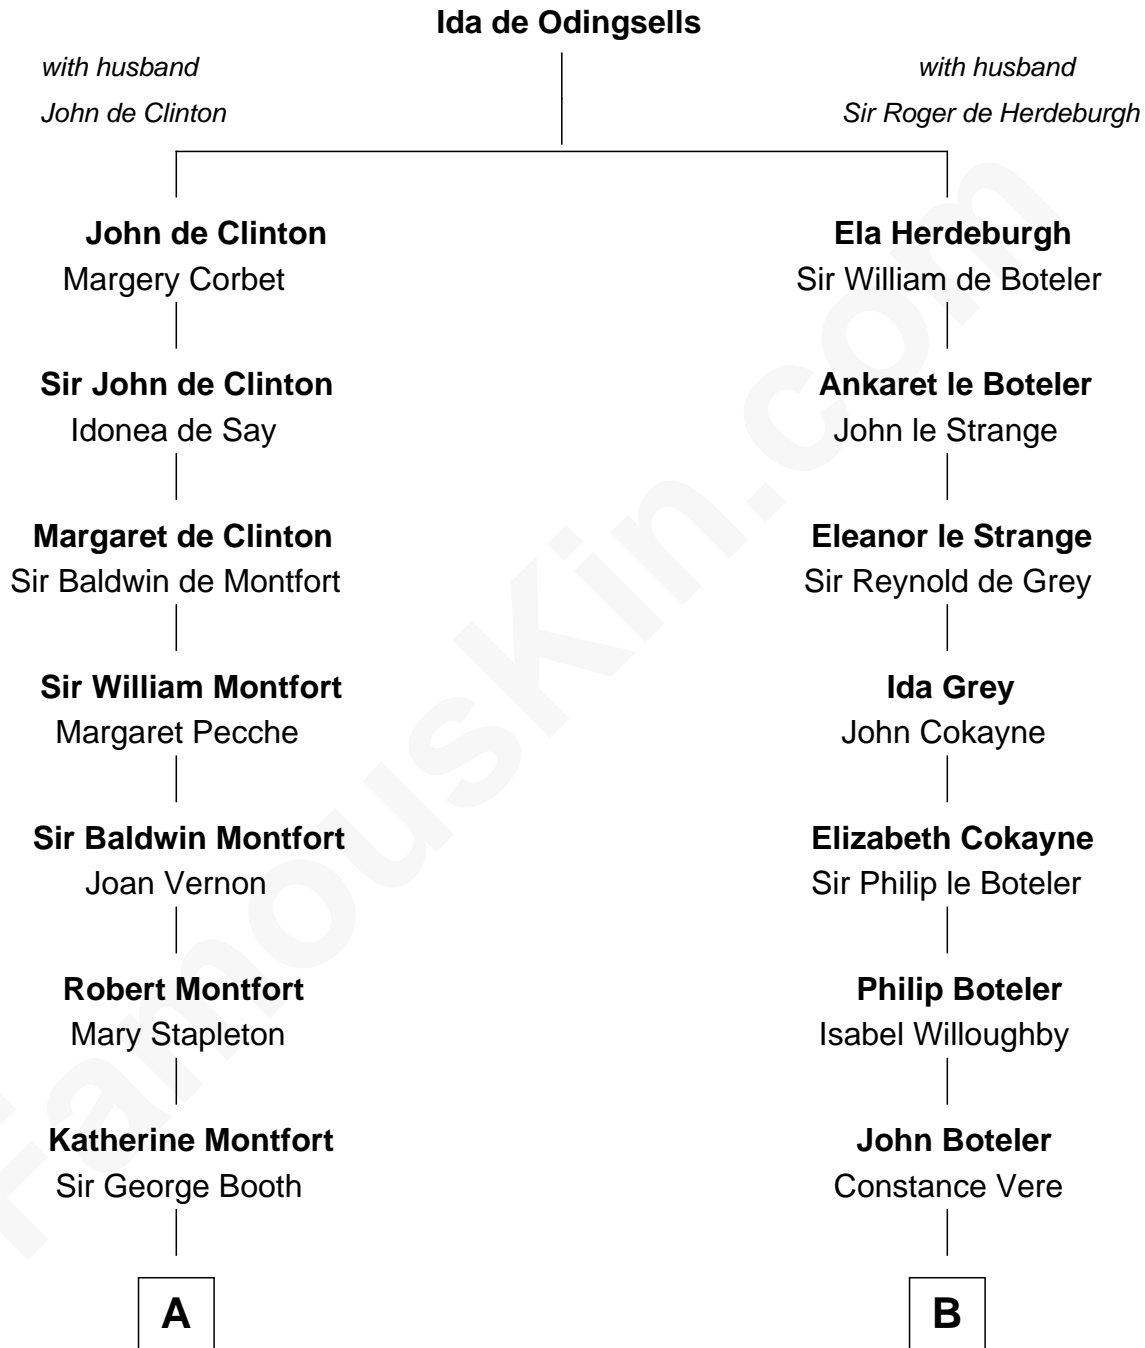

## Relationship Chart of

### Barbara (Pierce) Bush

*First Lady of President George H.W. Bush*

12th cousin 9 times removed of

**Edmund Waller**

*English Poet and Politician*

**C**

Samuel Ross Marvin

Julia Ann Place

Jerome Place Marvin

Martha Ann Stokes

Mabel Marvin

Scott Pierce

Marvin Pierce

Pauline Robinson

**Barbara (Pierce) Bush**

*First Lady of George H.W. Bush*