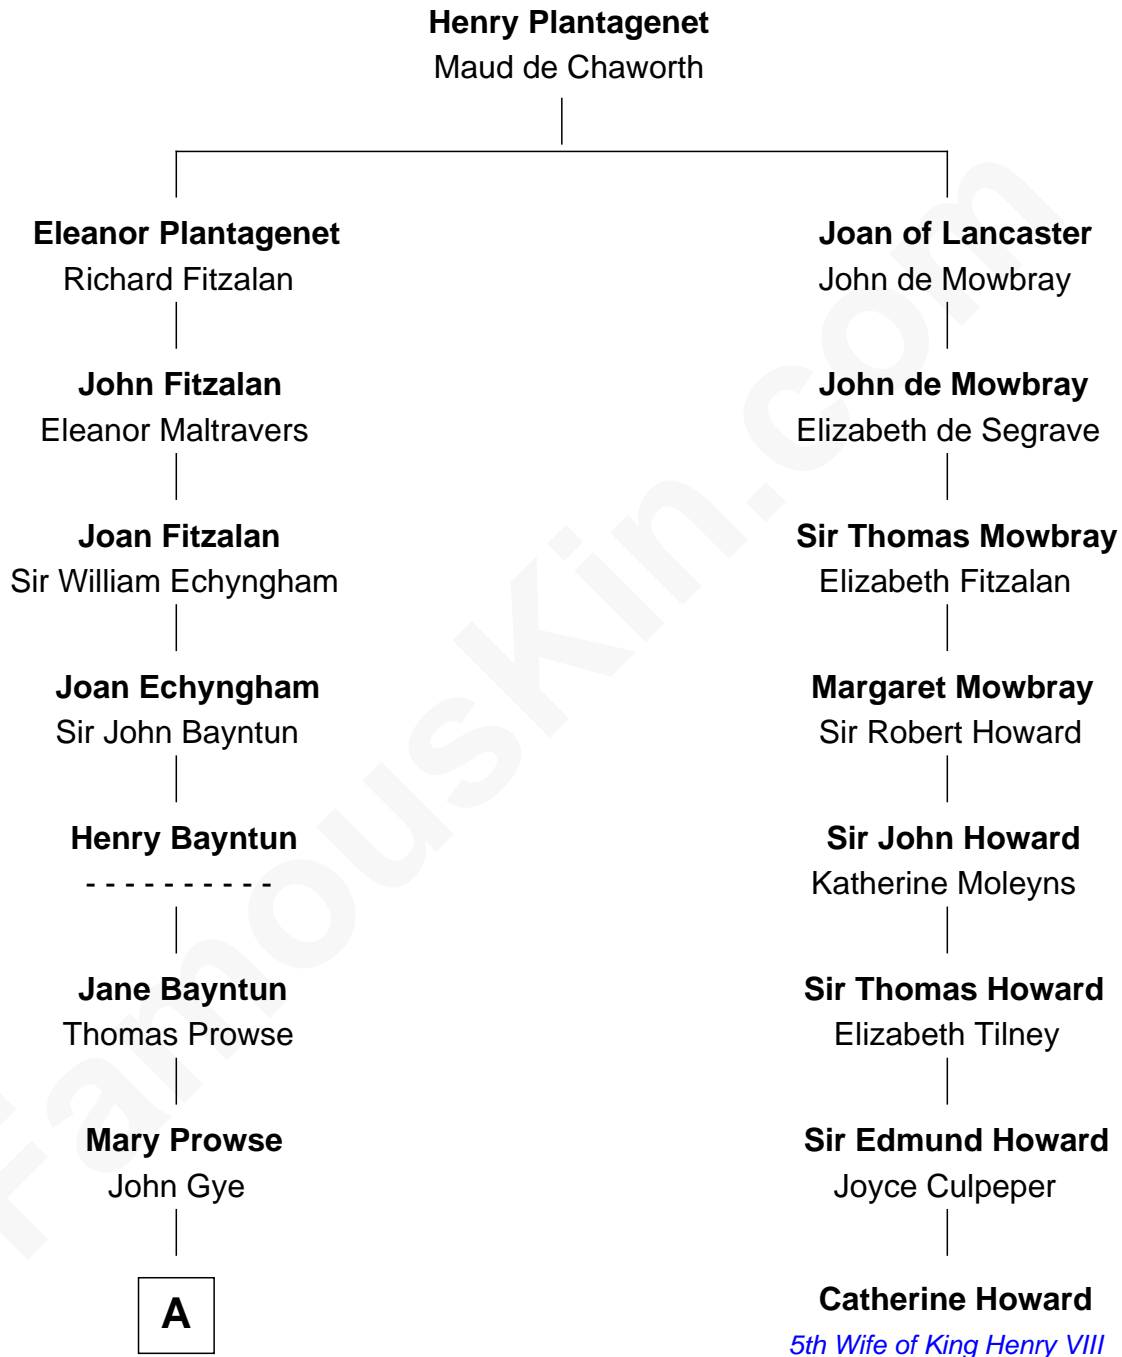

FamousKin.com

Relationship Chart of Barbara (Pierce) Bush

First Lady of President George H.W. Bush

7th cousin 12 times removed of

Catherine Howard

5th Wife of King Henry VIII

A

Robert Gye
Grace Dowrish

Mary Gye
Rev. John Maverick

Elias Maverick
Anna Harris

Abigail Maverick
Matthew Clark

Mary Clark
John Stacy

Nymphas Stacy
Hannah Littlehale

Philemon Stacy
Mary Rand

Mary Stacy
James Pierce

Gen. James Pierce
Chloe Holbrook