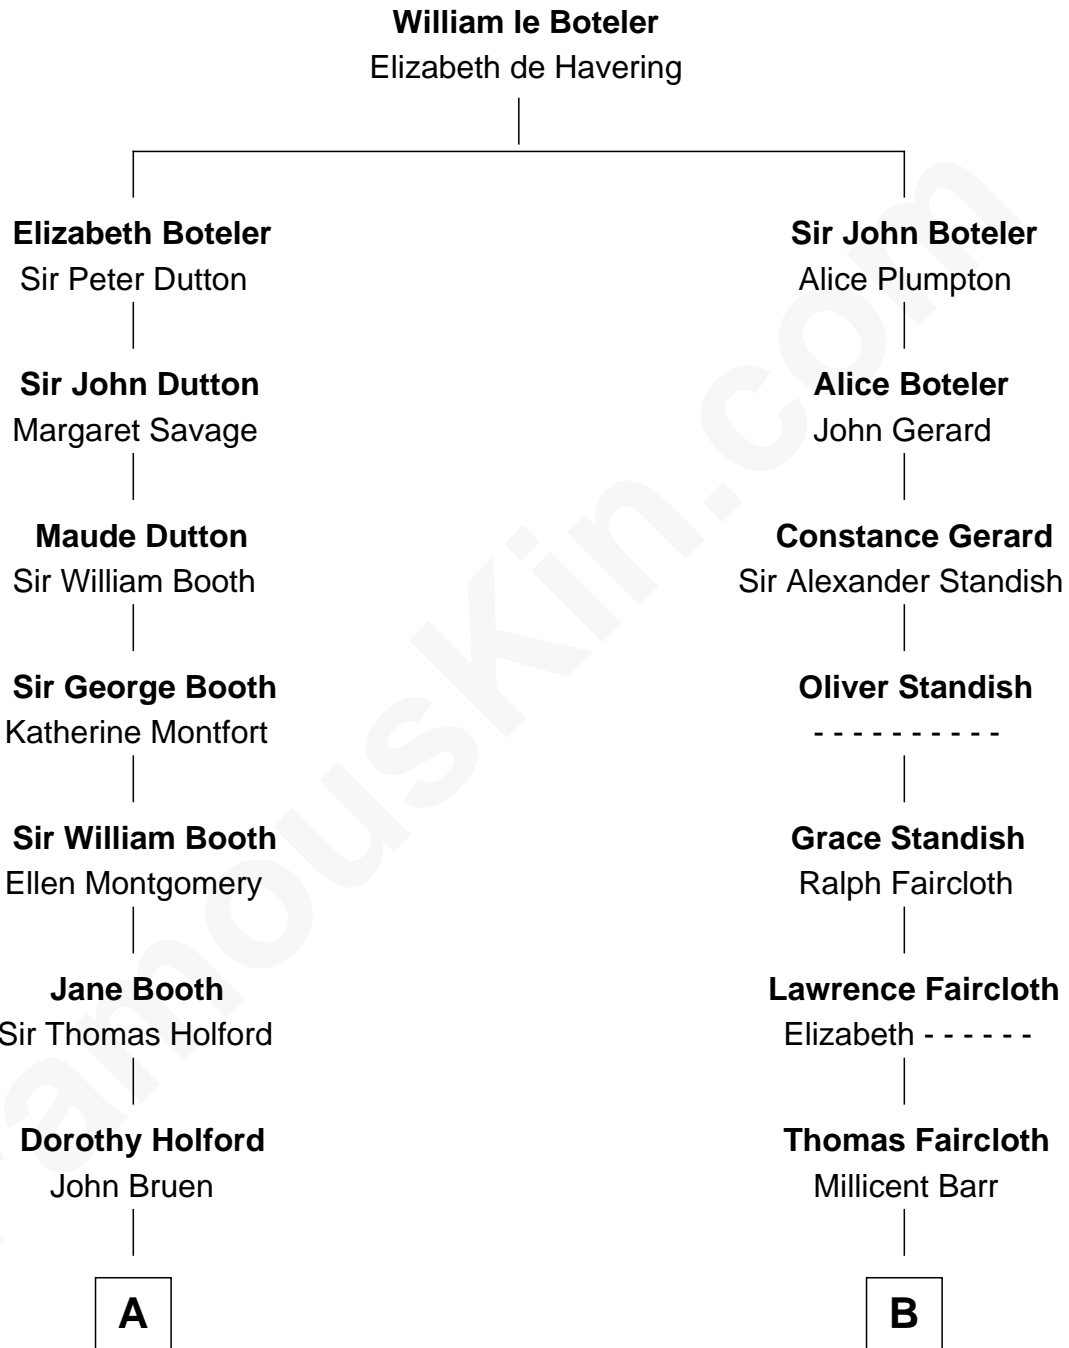

FamousKin.com

Relationship Chart of Barbara (Pierce) Bush

First Lady of President George H.W. Bush

15th cousin 3 times removed of

Ralph Waldo Emerson
American Poet

C

—
Marvin Pierce
Pauline Robinson

—
Barbara (Pierce) Bush
First Lady of George H.W. Bush

FamousKin.com