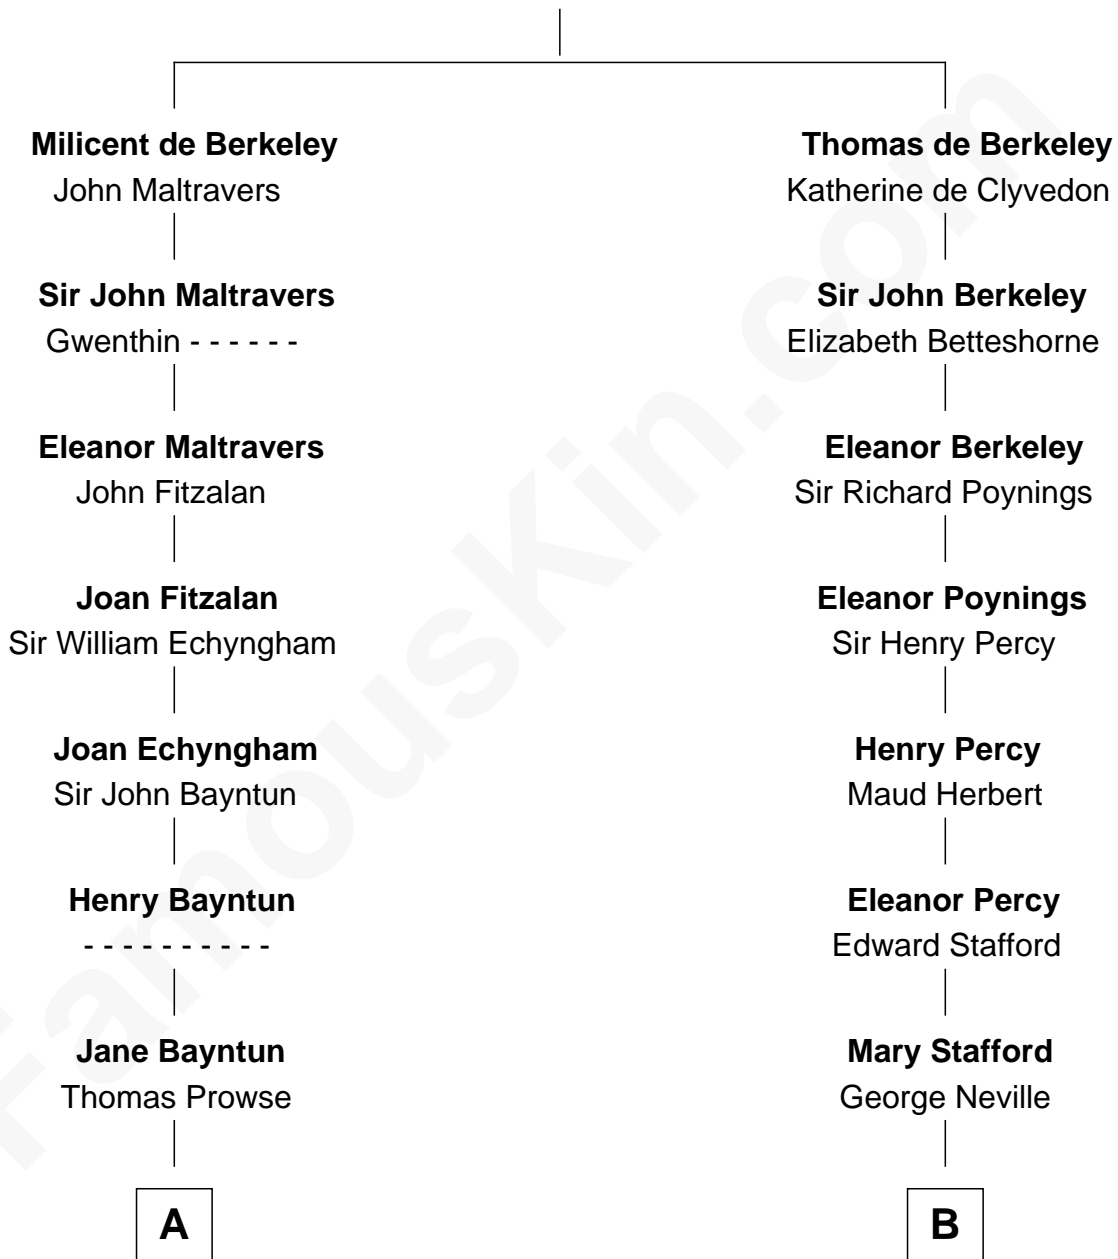

## Relationship Chart of

### Barbara (Pierce) Bush

*First Lady of President George H.W. Bush*

19th cousin 1 time removed of

### Admiral Richard Byrd

*Polar Explorer*

**Sir Maurice de Berkeley**  
Eve la Zouche

**C**

**Jonas James Pierce**

Kate Pritzel

**Scott Pierce**

Mabel Marvin

**Marvin Pierce**

Pauline Robinson

**Barbara (Pierce) Bush**

*First Lady of George H.W. Bush*

**D**

**Col. William Byrd**

Jane Meriwether Rivers

**Richard Evelyn Byrd**