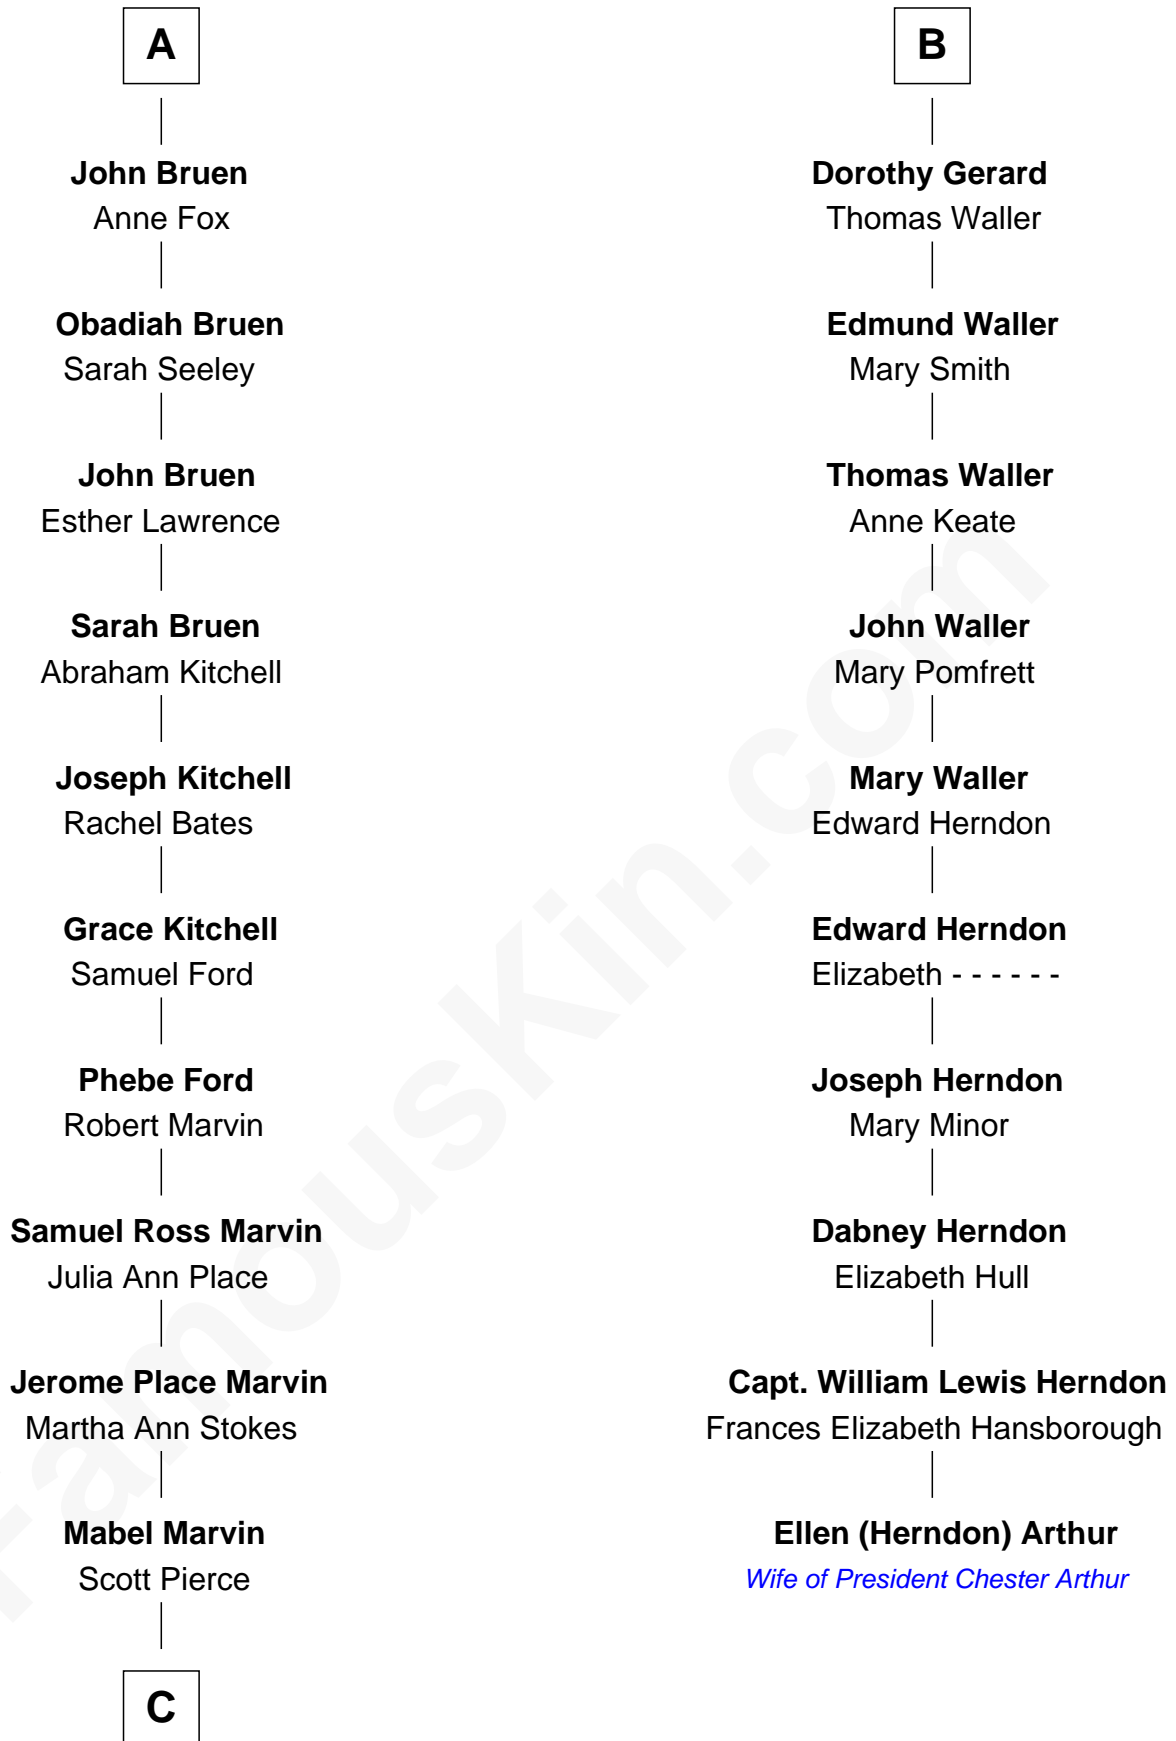

## Relationship Chart of Barbara (Pierce) Bush

*First Lady of President George H.W. Bush*

16th cousin 2 times removed of

## Ellen (Herndon) Arthur

*Wife of President Chester A. Arthur*

**C**

**Marvin Pierce**  
Pauline Robinson

**Barbara (Pierce) Bush**  
*First Lady of George H.W. Bush*

FamousKin.com