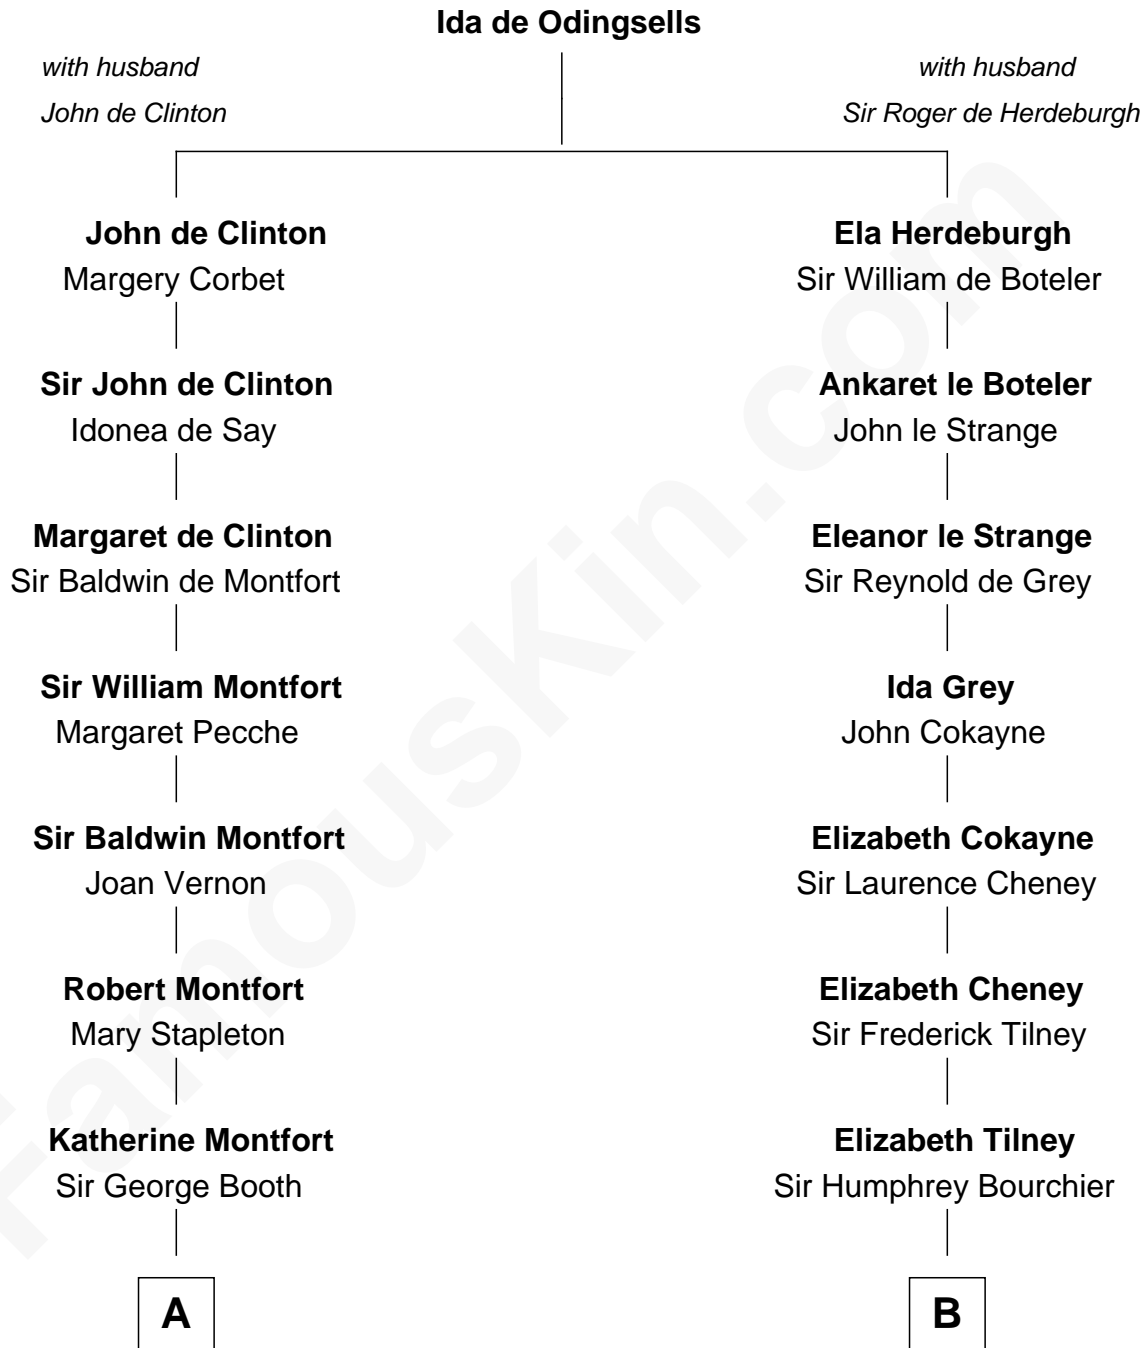

FamousKin.com

Relationship Chart of

Barbara (Pierce) Bush

First Lady of President George H.W. Bush

16th cousin 5 times removed of

Robert Treat Paine

Signer of the Declaration of Independence

C

—
Samuel Ross Marvin

Julia Ann Place

—
Jerome Place Marvin

Martha Ann Stokes

—
Mabel Marvin

Scott Pierce

—
Marvin Pierce

Pauline Robinson

—
Barbara (Pierce) Bush

First Lady of George H.W. Bush