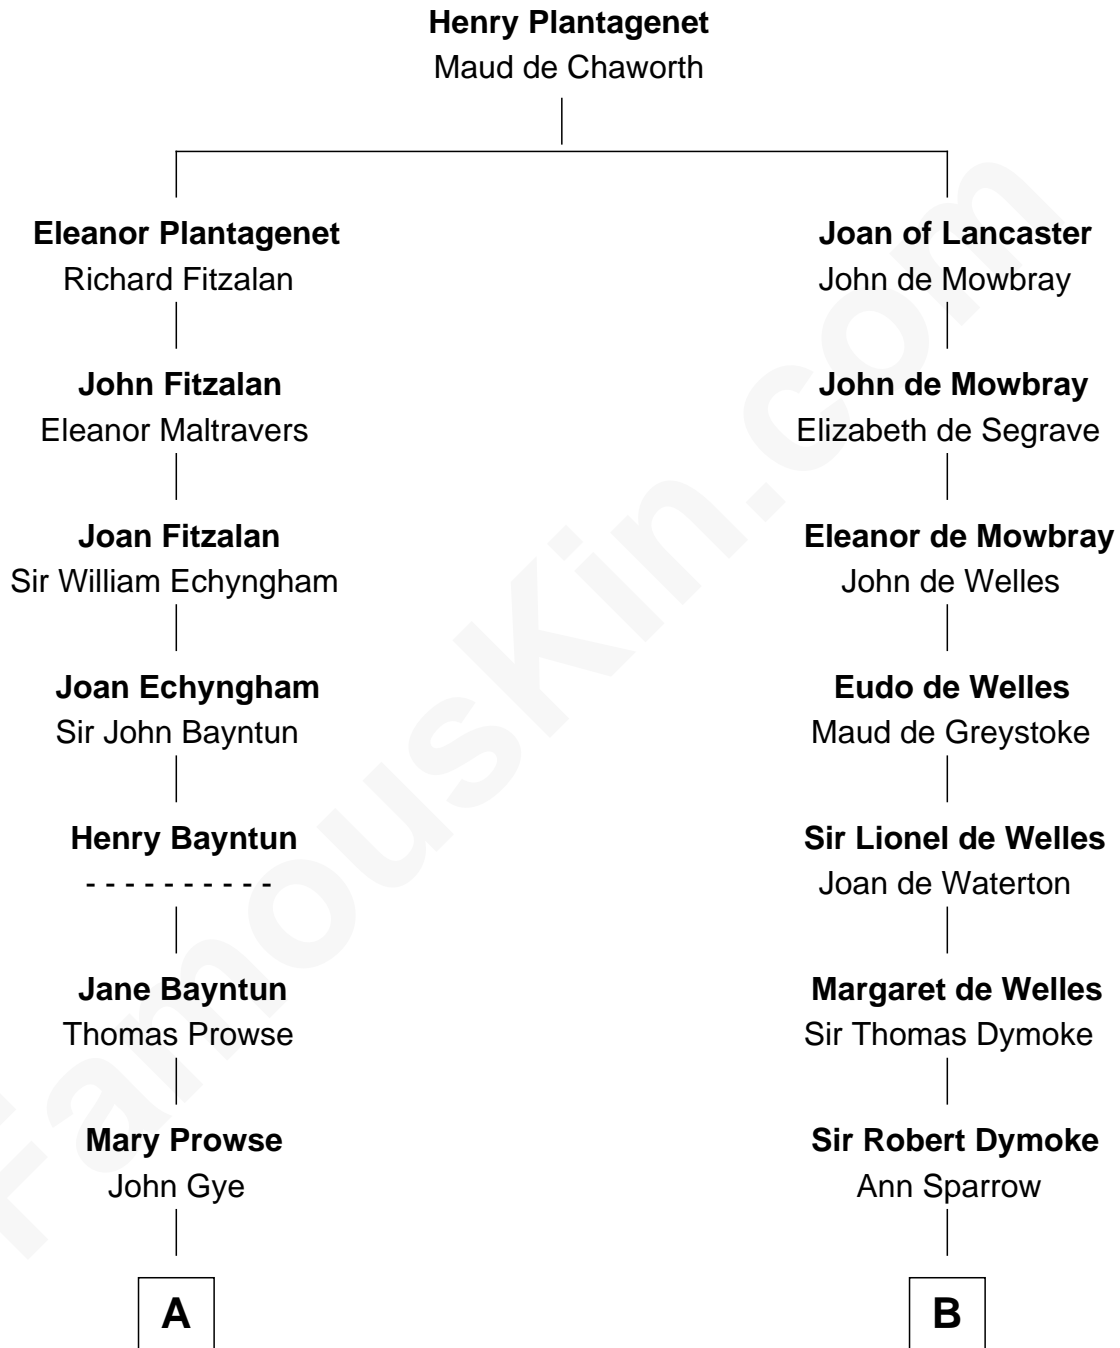

FamousKin.com

Relationship Chart of Barbara (Pierce) Bush

First Lady of President George H.W. Bush

14th cousin 5 times removed of

Thomas Nelson

Signer of the Declaration of Independence

C

—
Scott Pierce
Mabel Marvin

—
Marvin Pierce
Pauline Robinson

—
Barbara (Pierce) Bush
First Lady of George H.W. Bush

FamousKin.com