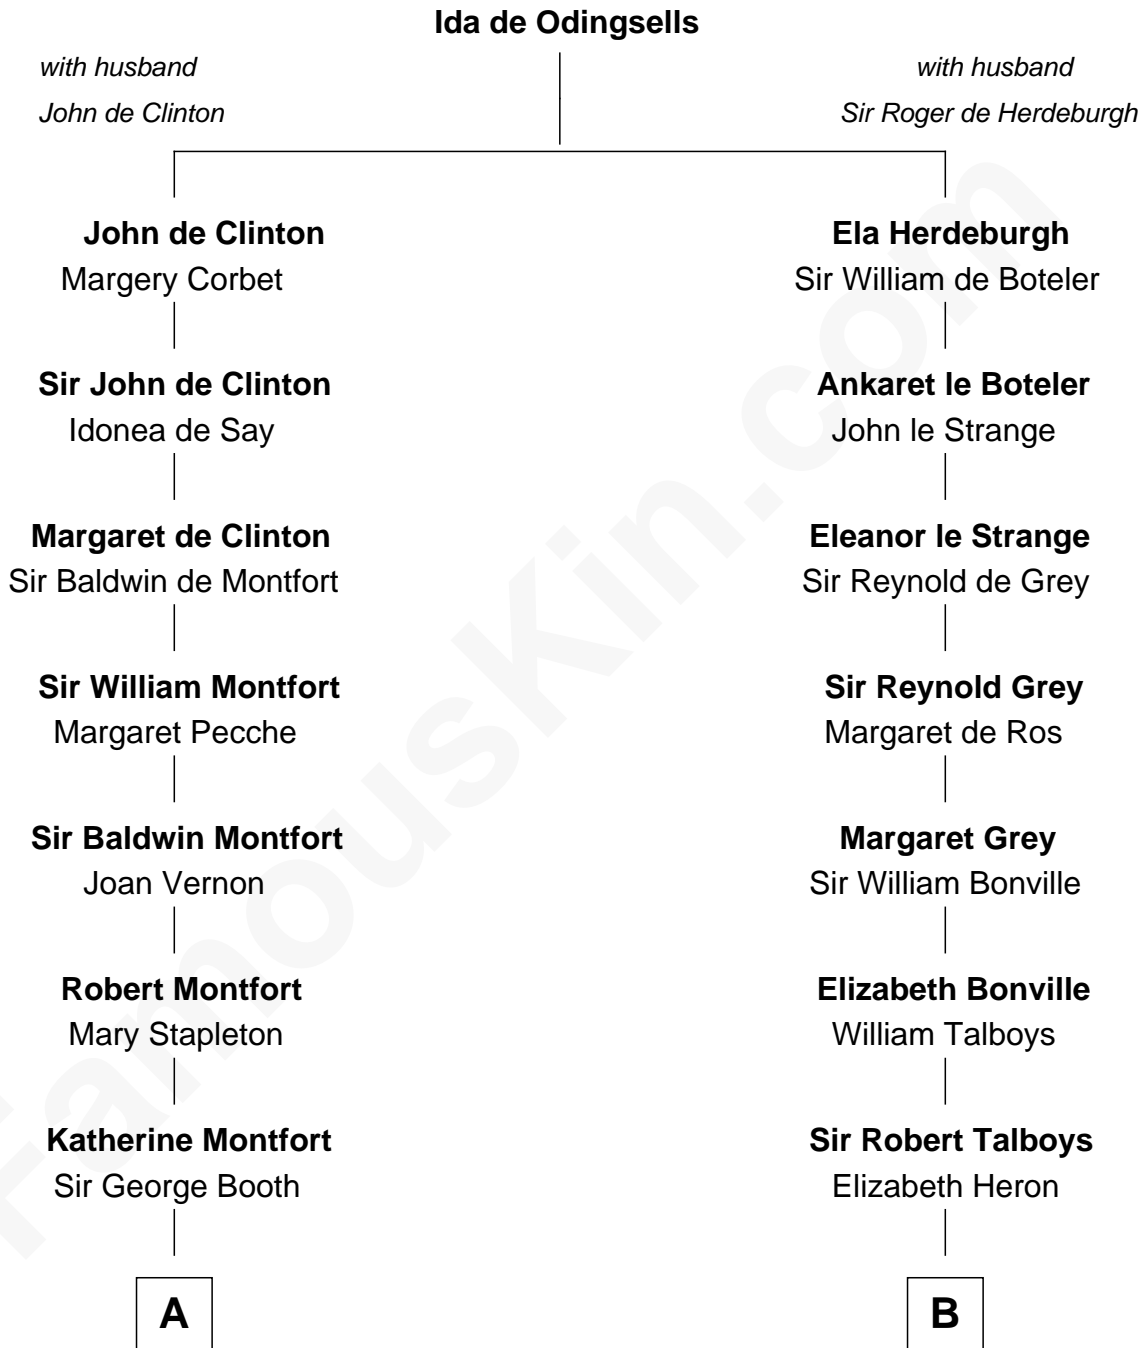

FamousKin.com

Relationship Chart of

Barbara (Pierce) Bush

First Lady of President George H.W. Bush

15th cousin 6 times removed of

Thomas Nelson

Signer of the Declaration of Independence

C

—
Samuel Ross Marvin

Julia Ann Place

—
Jerome Place Marvin

Martha Ann Stokes

—
Mabel Marvin

Scott Pierce

—
Marvin Pierce

Pauline Robinson

—
Barbara (Pierce) Bush

First Lady of George H.W. Bush