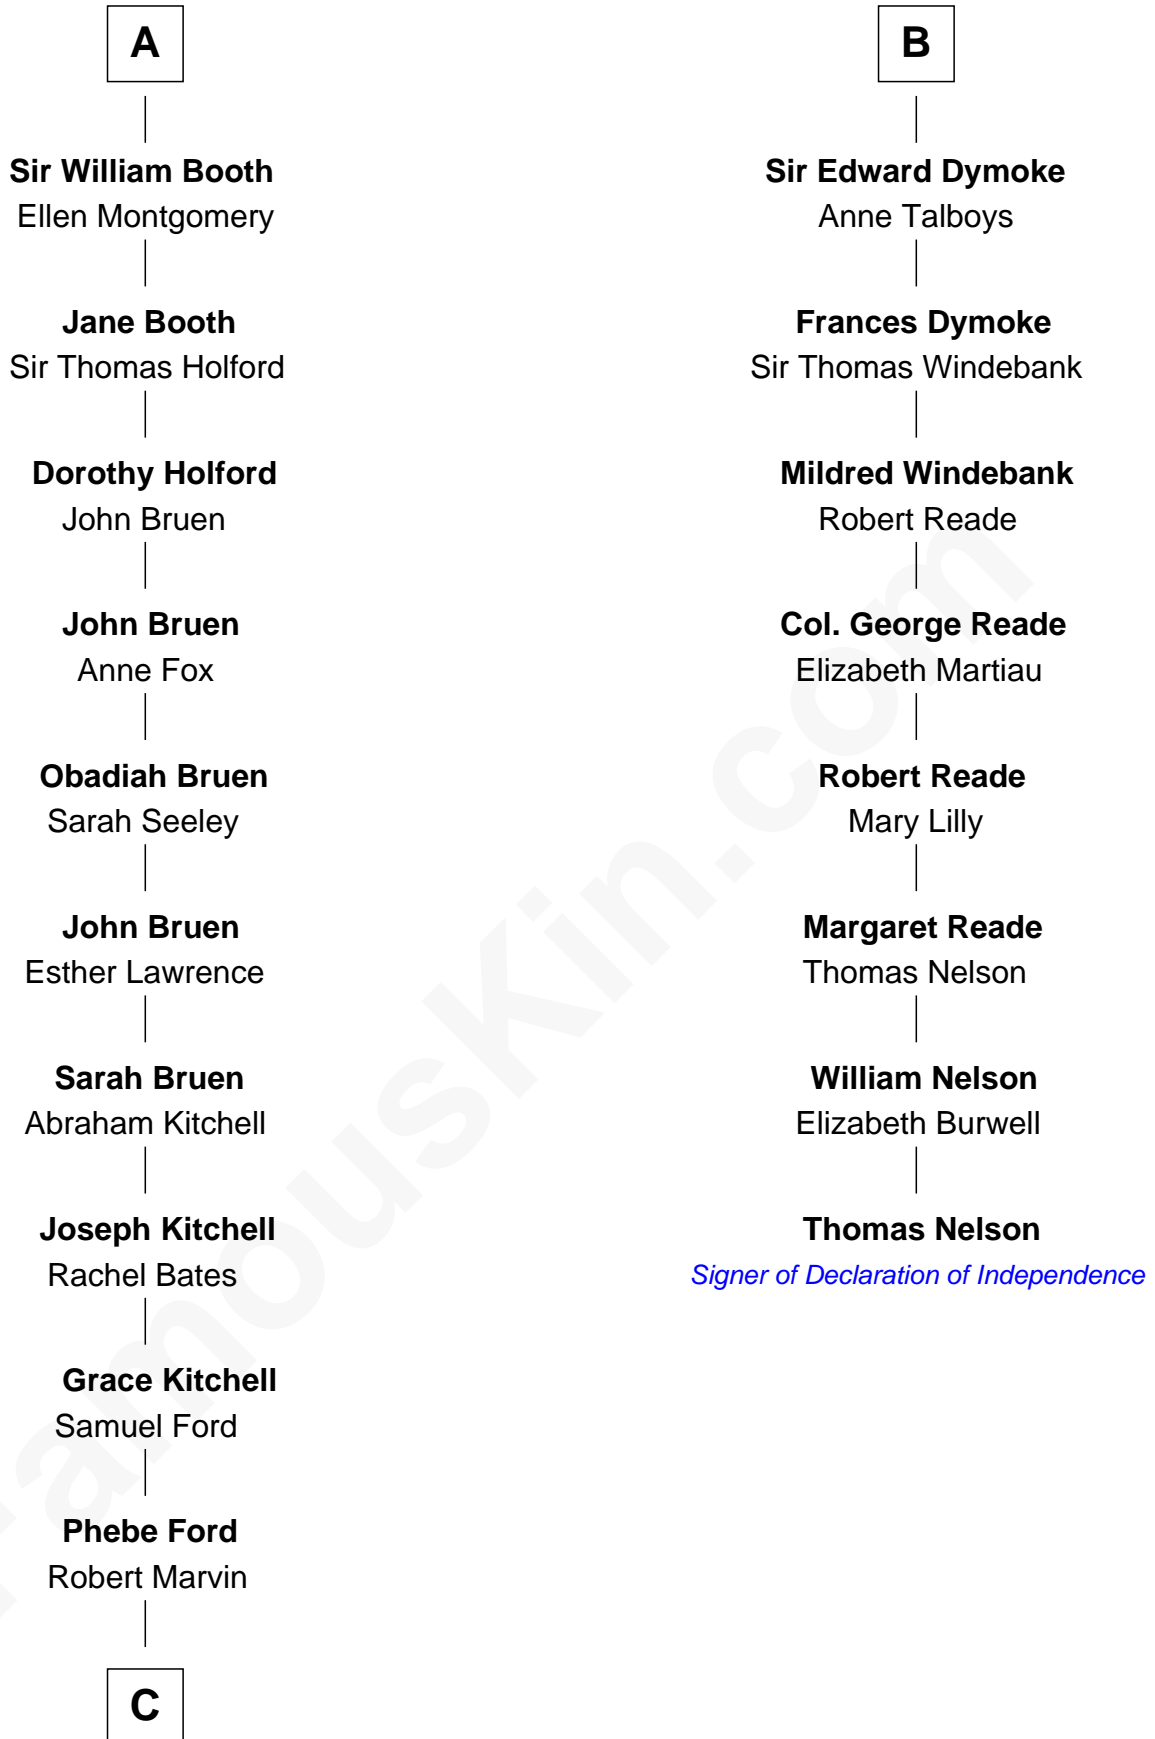

FamousKin.com

Relationship Chart of Barbara (Pierce) Bush

First Lady of President George H.W. Bush

14th cousin 7 times removed of

Thomas Nelson

Signer of the Declaration of Independence

Guy de Beauchamp

Alice de Toeni

Katherine de Mortimer

Maud de Beauchamp

Sir Roger de Clifford

Katherine de Clifford

Sir Ralph de Greystoke

Maud de Greystoke

Eudo de Welles

Sir Lionel de Welles

Joan de Waterton

Margaret de Welles

Sir Thomas Dymoke

Sir Robert Dymoke

Ann Sparrow

B

C

—
Samuel Ross Marvin

Julia Ann Place

—
Jerome Place Marvin

Martha Ann Stokes

—
Mabel Marvin

Scott Pierce

—
Marvin Pierce

Pauline Robinson

—
Barbara (Pierce) Bush