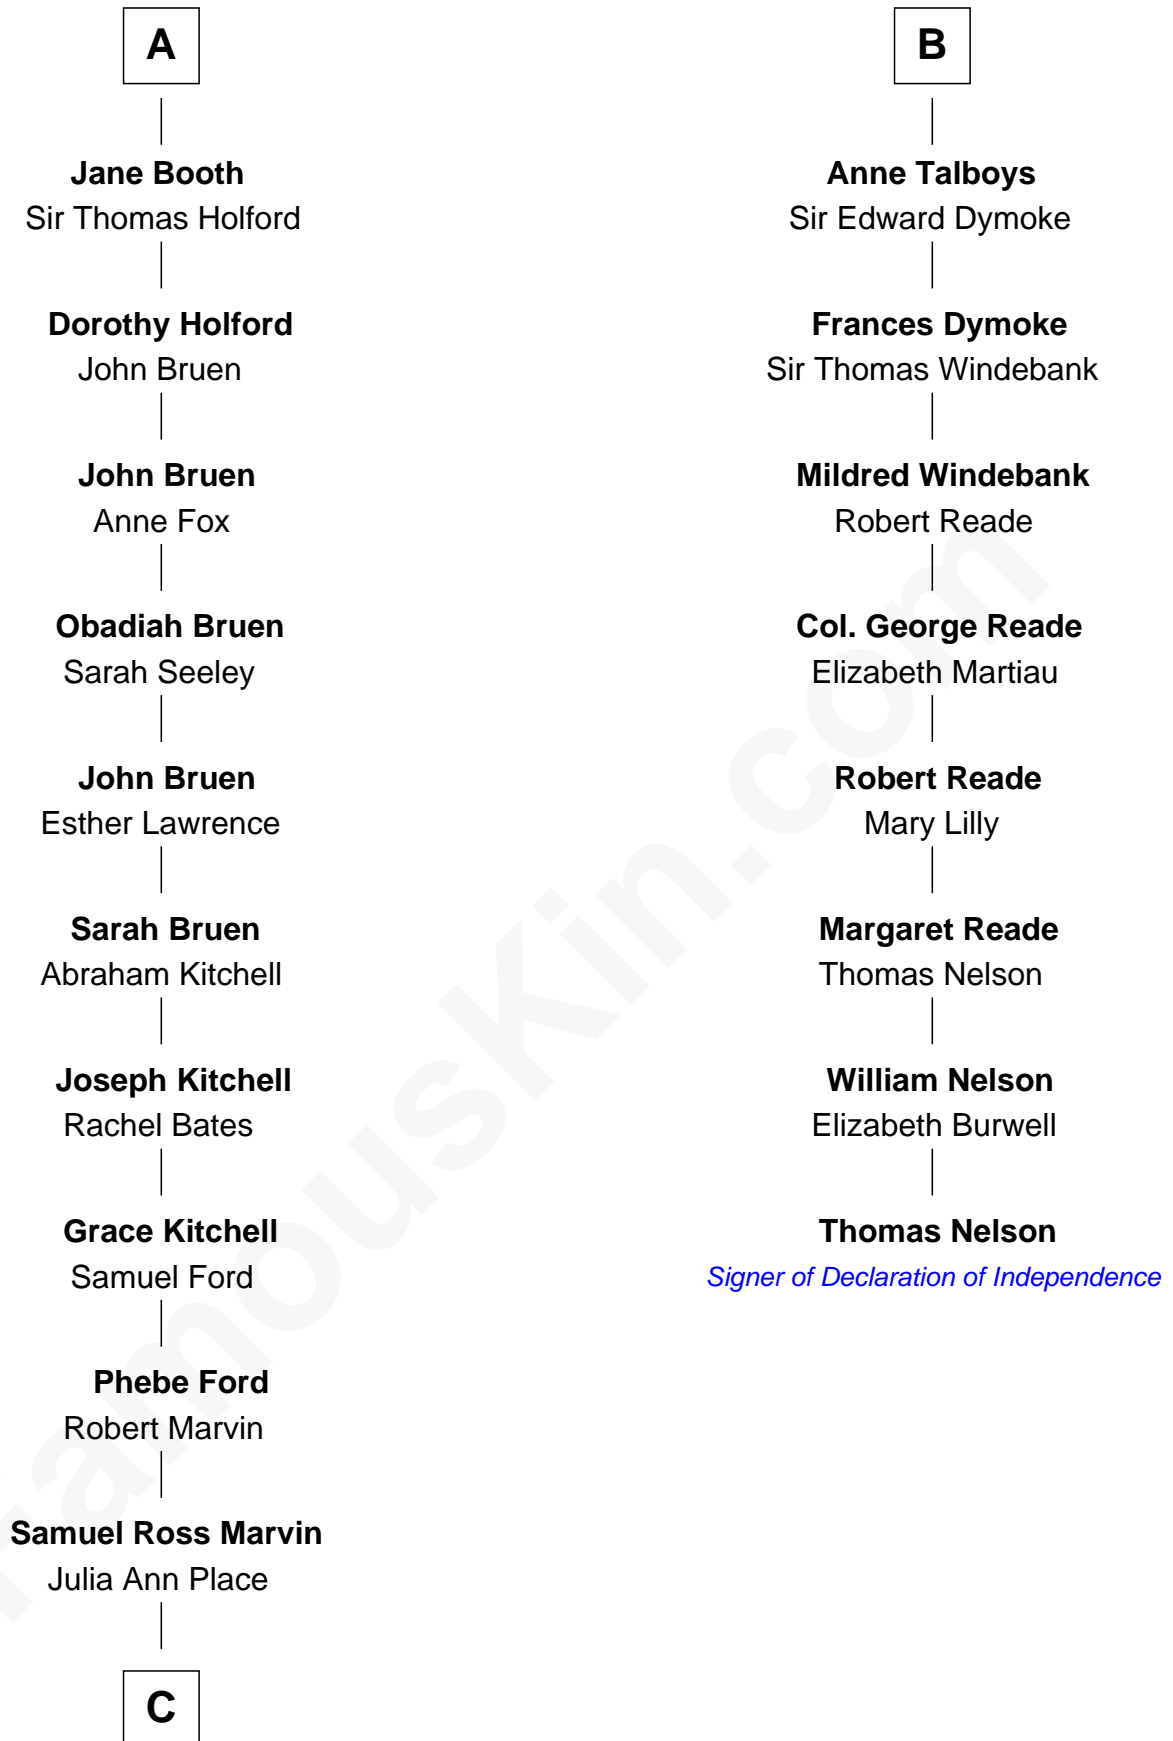

FamousKin.com

Relationship Chart of

Barbara (Pierce) Bush

First Lady of President George H.W. Bush

14th cousin 6 times removed of

Thomas Nelson

Signer of the Declaration of Independence

Sir Robert de Holland

Maude la Zouche

C

Jerome Place Marvin

Martha Ann Stokes

Mabel Marvin

Scott Pierce

Marvin Pierce

Pauline Robinson