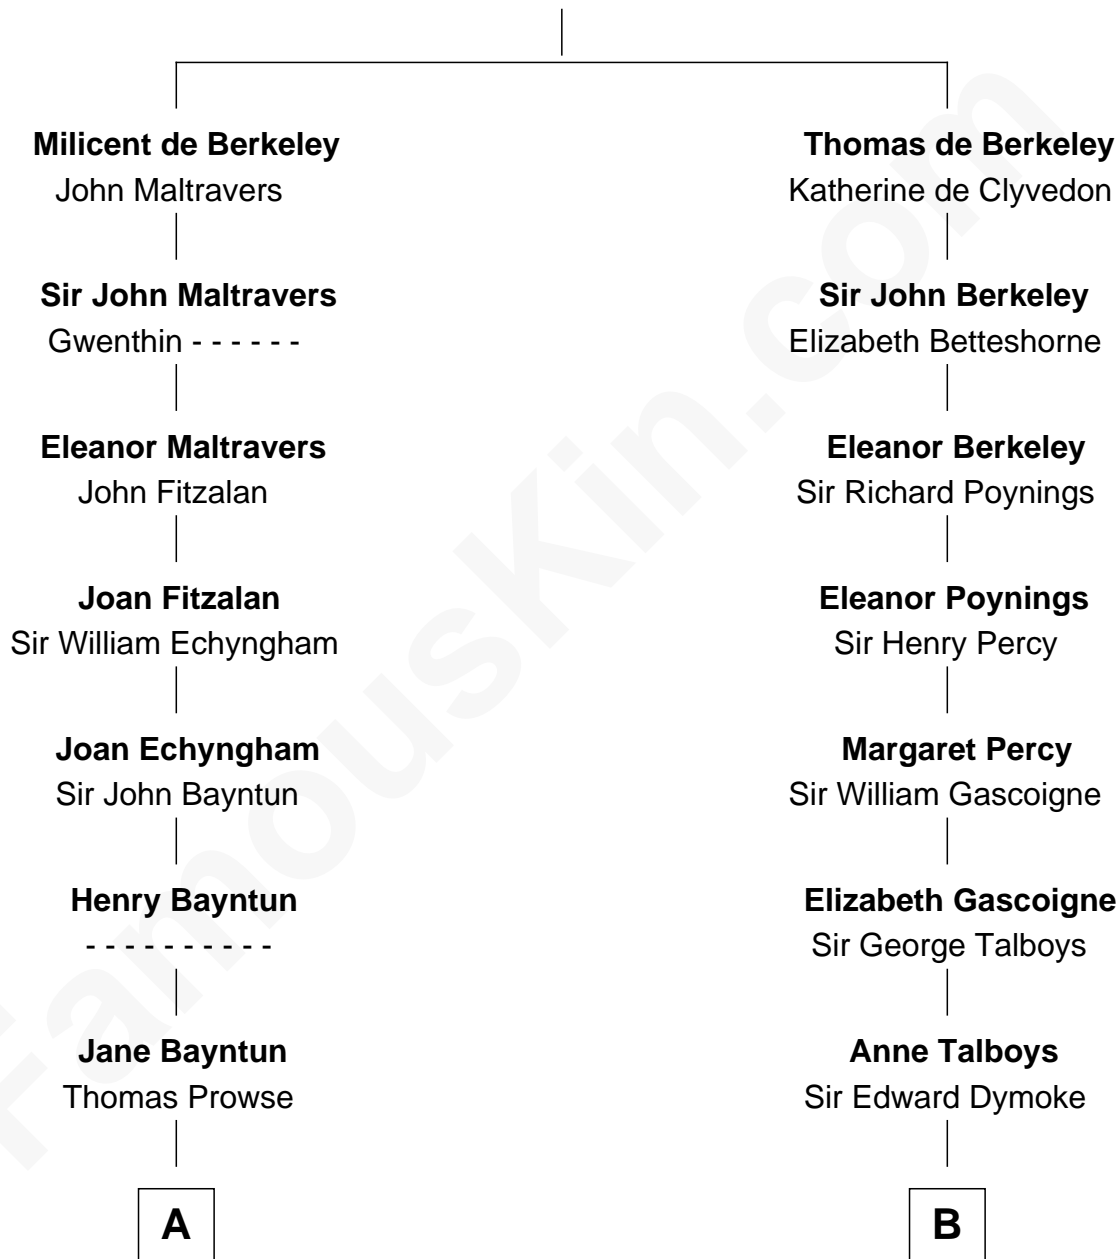

FamousKin.com

Relationship Chart of

Barbara (Pierce) Bush

First Lady of President George H.W. Bush

13th cousin 7 times removed of

Thomas Nelson

Signer of the Declaration of Independence

Sir Maurice de Berkeley

Eve la Zouche

C

Jonas James Pierce

Kate Pritzel

Scott Pierce

Mabel Marvin

Marvin Pierce

Pauline Robinson