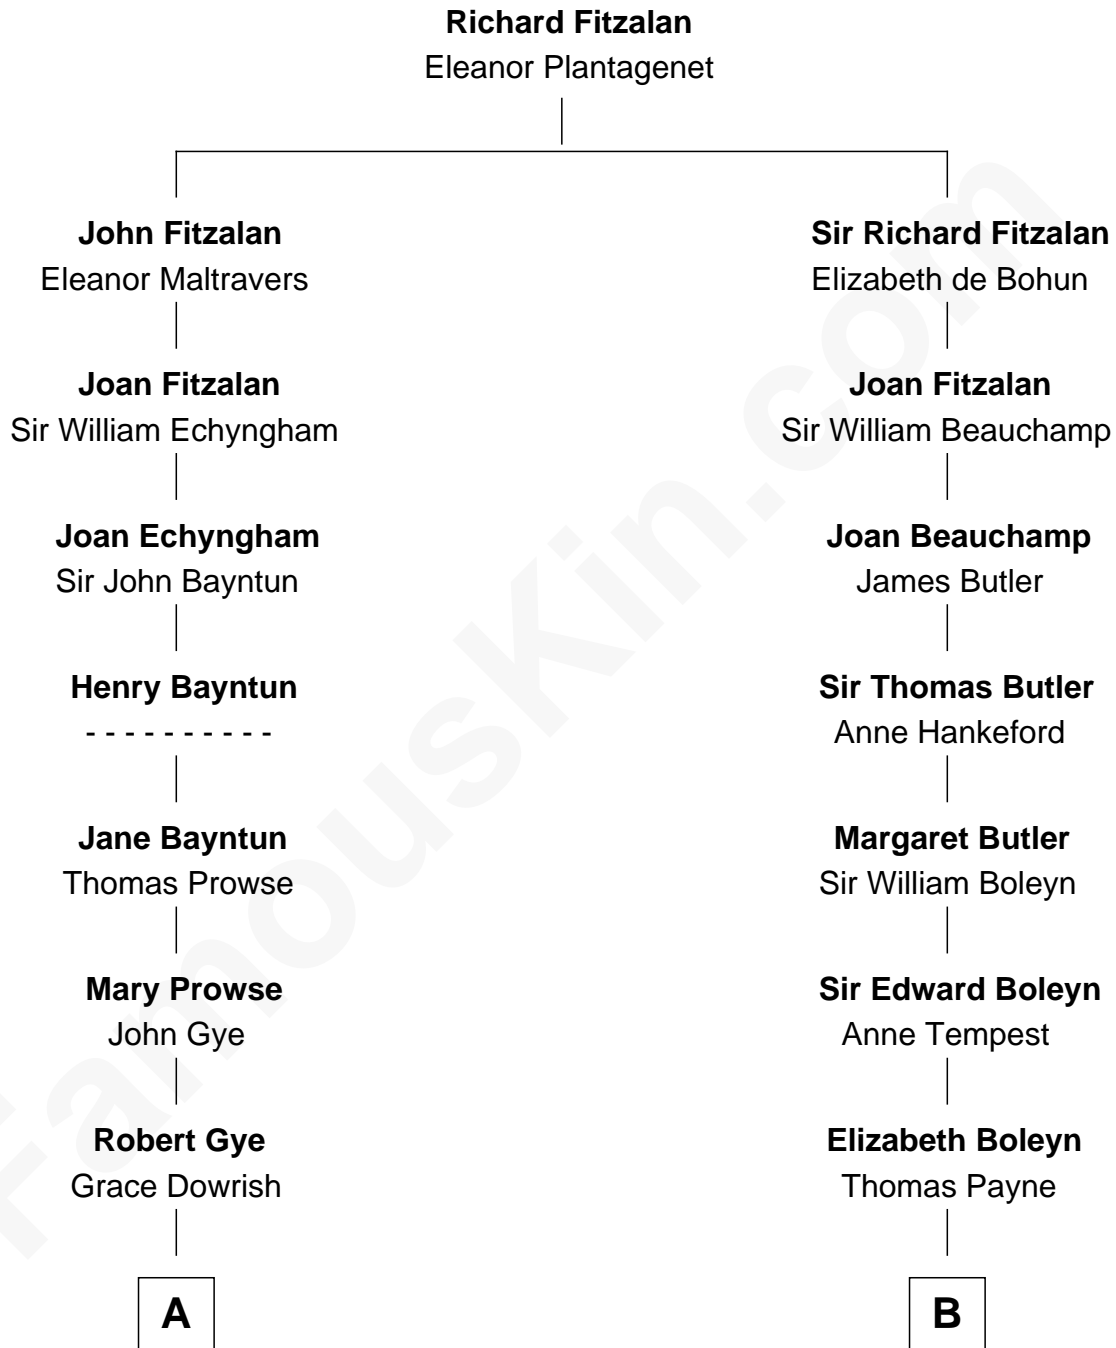

FamousKin.com

Relationship Chart of Barbara (Pierce) Bush

First Lady of President George H.W. Bush

14th cousin 4 times removed of

William Floyd

Signer of the Declaration of Independence

C

—
Marvin Pierce
Pauline Robinson

—
Barbara (Pierce) Bush
First Lady of George H.W. Bush

FamousKin.com