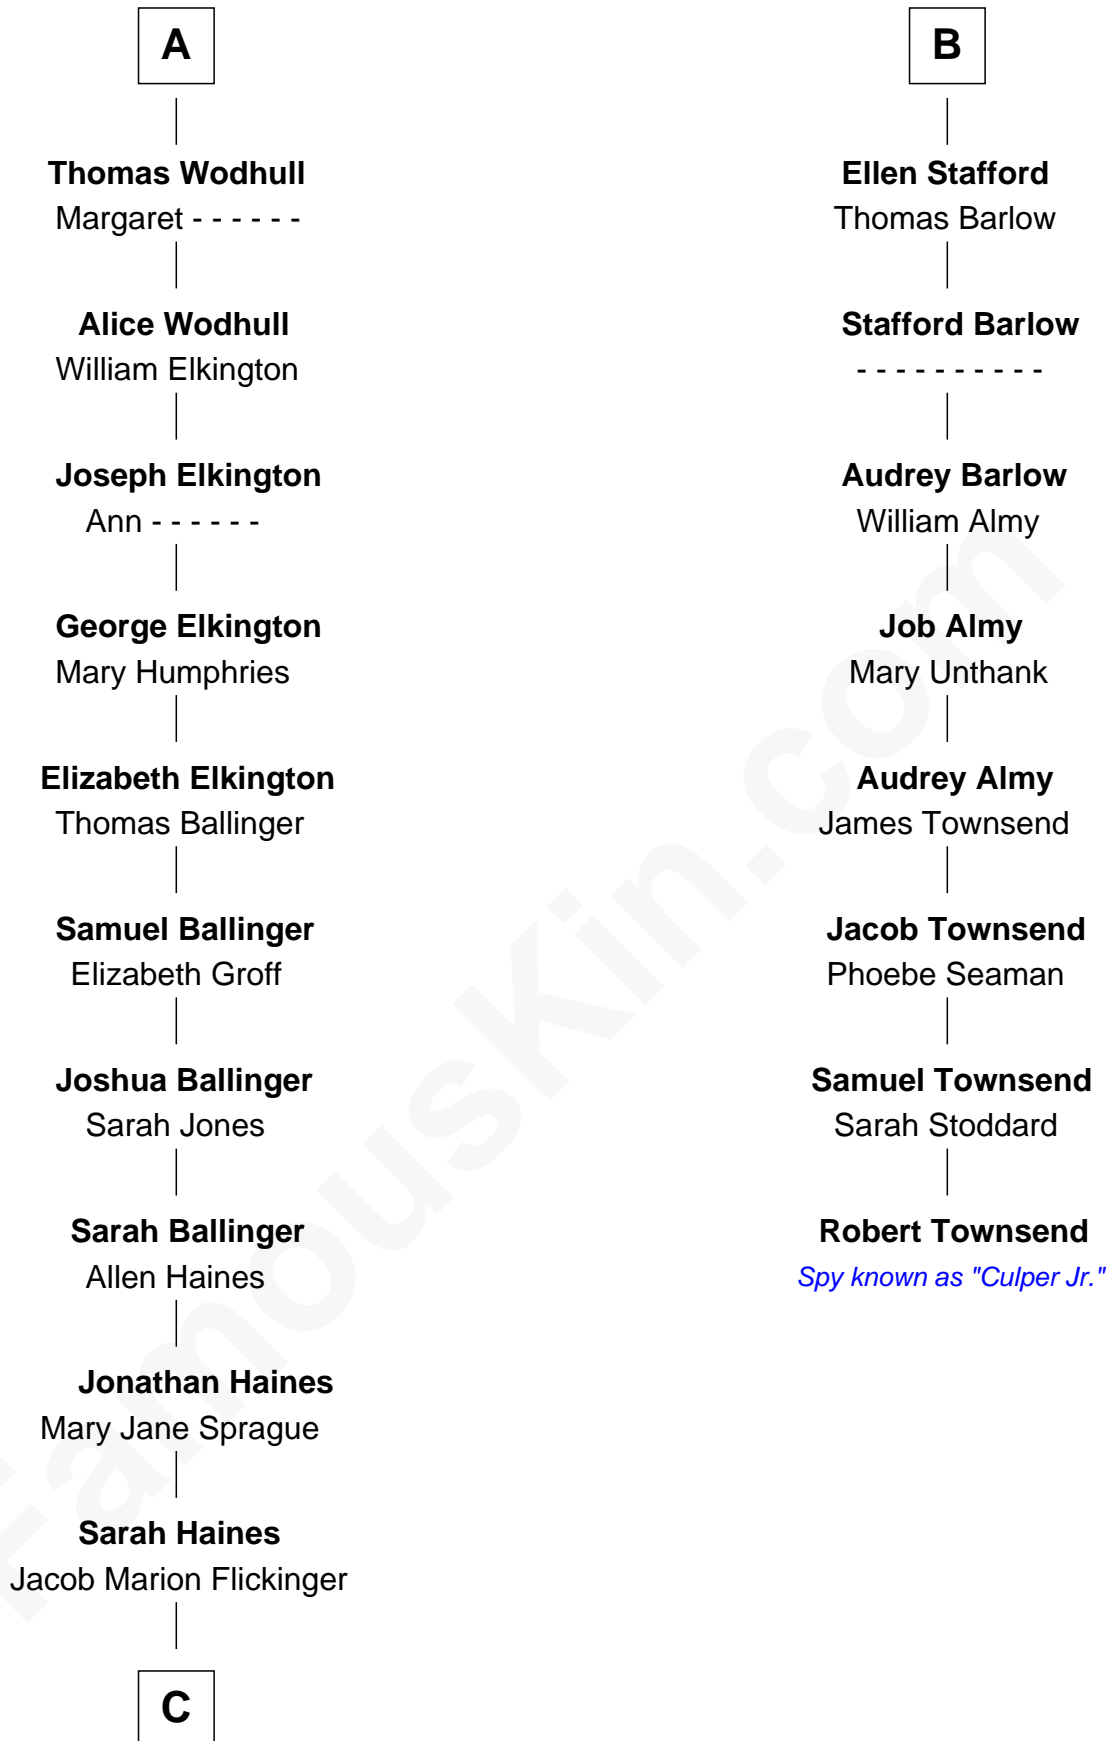

FamousKin.com
Relationship Chart of
Barbara (Pierce) Bush

First Lady of President George H.W. Bush

14th cousin 5 times removed of

Robert Townsend

Member of the Culper Spy Ring during the American Revolution

C

Lulu Dell Flickinger
James Edgar Robinson

Pauline Robinson
Marvin Pierce

Barbara (Pierce) Bush
First Lady of George H.W. Bush

FamousKin.com