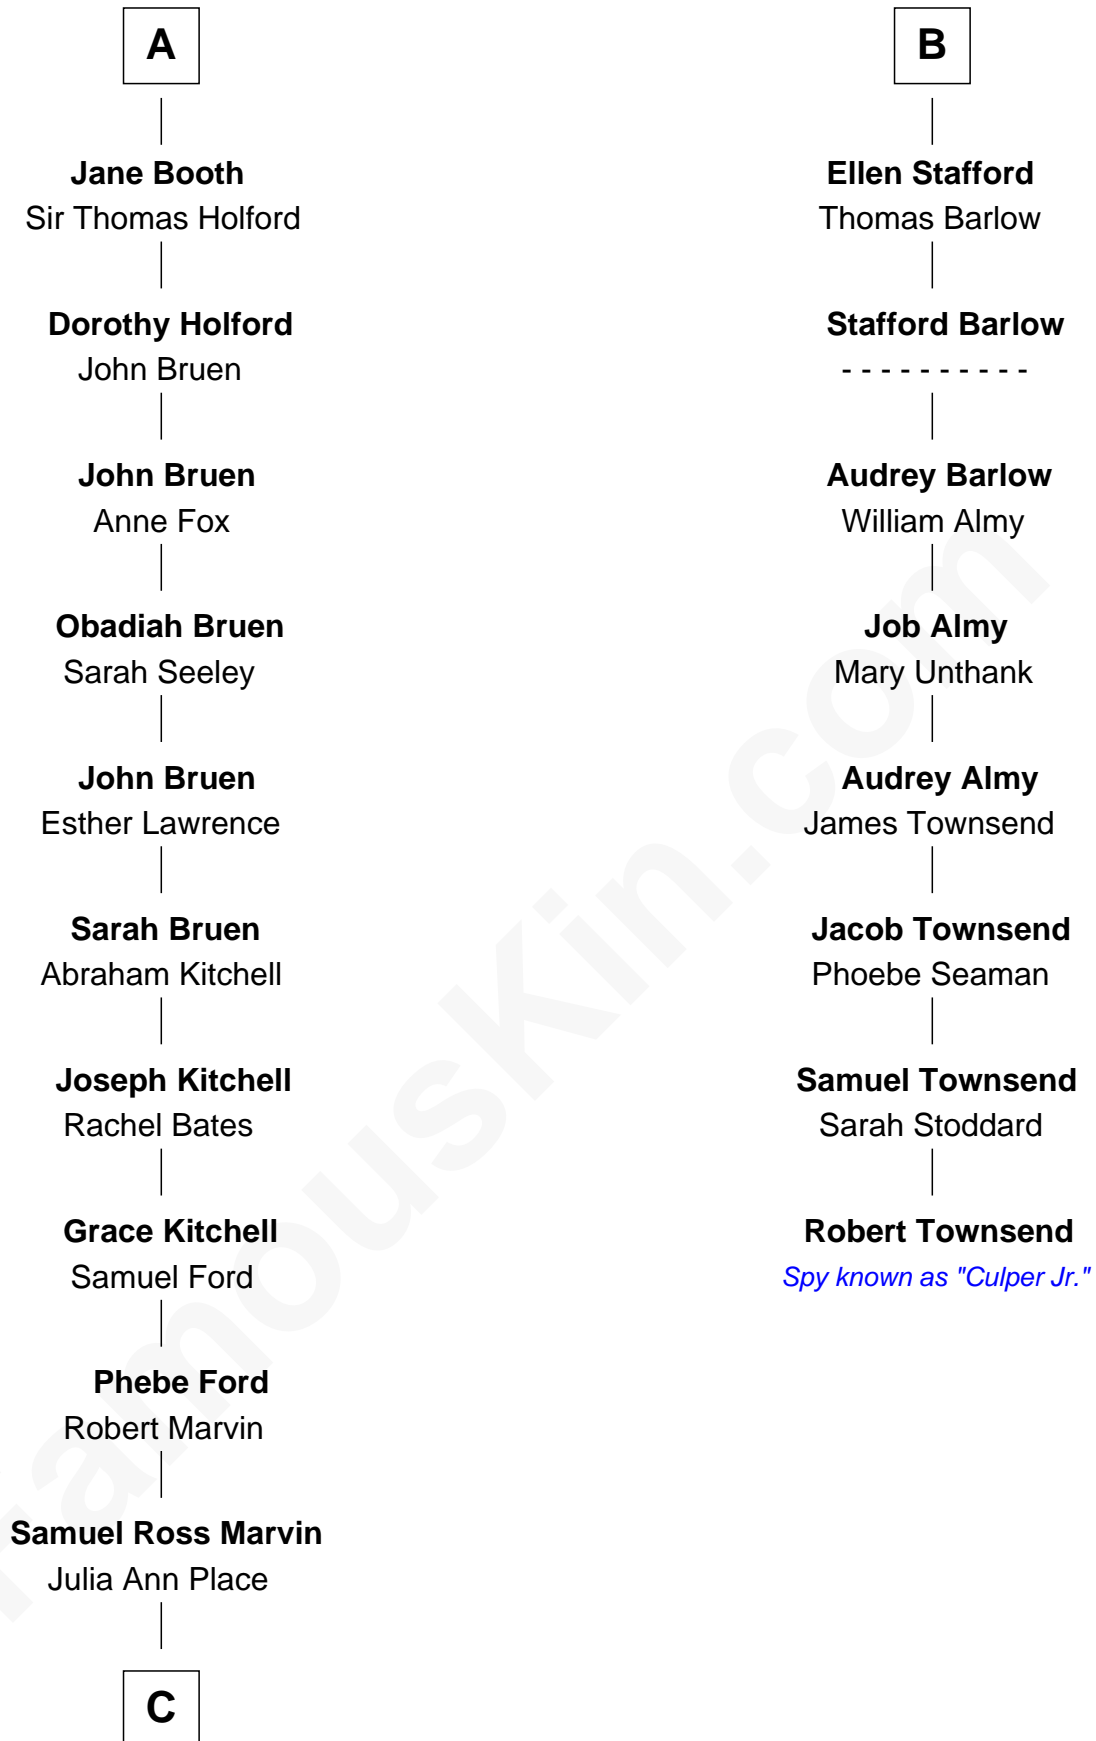

## Relationship Chart of

### Barbara (Pierce) Bush

*First Lady of President George H.W. Bush*

14th cousin 6 times removed of

**Robert Townsend**

*Member of the Culper Spy Ring during the American Revolution*

**C**

Jerome Place Marvin

Martha Ann Stokes

Mabel Marvin

Scott Pierce

Marvin Pierce

Pauline Robinson

**Barbara (Pierce) Bush**

*First Lady of George H.W. Bush*

FamousKin.com