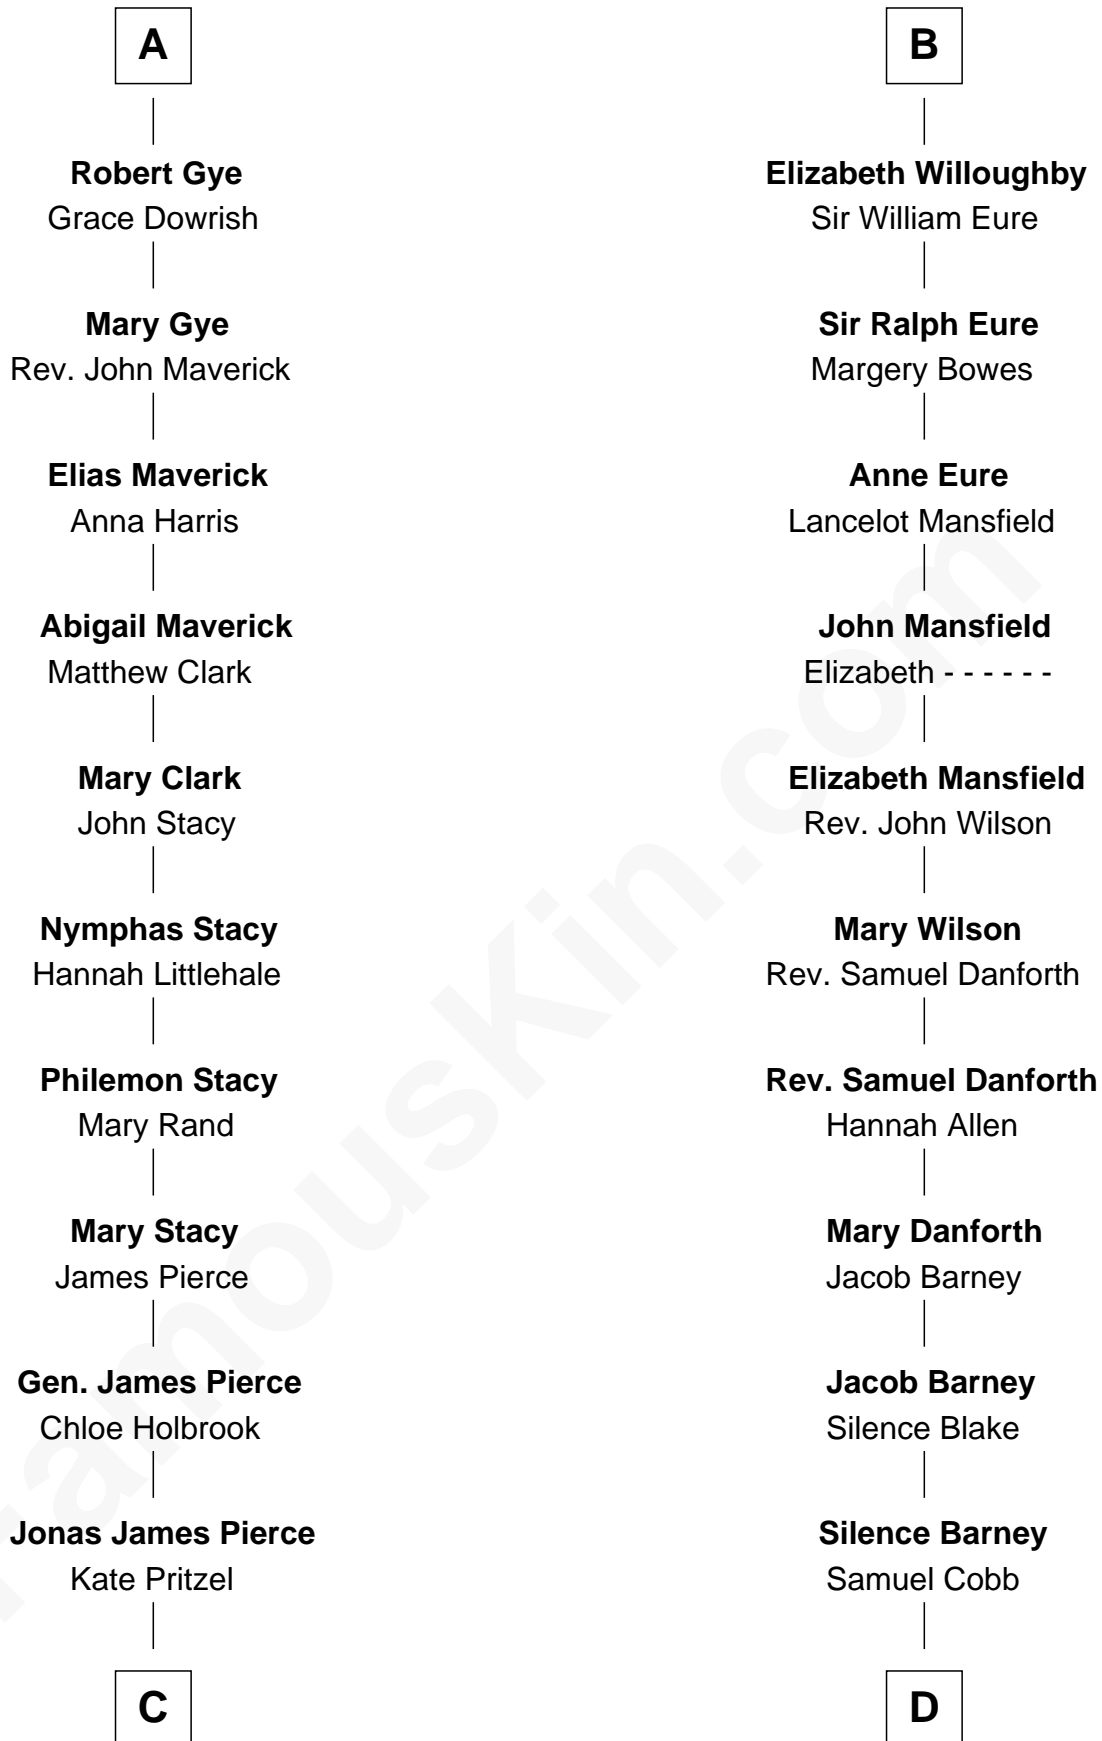

FamousKin.com

Relationship Chart of

Barbara (Pierce) Bush

First Lady of President George H.W. Bush

19th cousin 2 times removed of

Sandra Day O'Connor

First Female U.S. Supreme Court Justice

C

Scott Pierce
Mabel Marvin

Marvin Pierce
Pauline Robinson

Barbara (Pierce) Bush
First Lady of George H.W. Bush

D

Lettice Carlyle Cobb
Luke Day

Hollis Day
Eliza L. Flanders

Henry Clay Day
Alice Edith Hilton

Henry R. Day
Ada Mae Wilkey