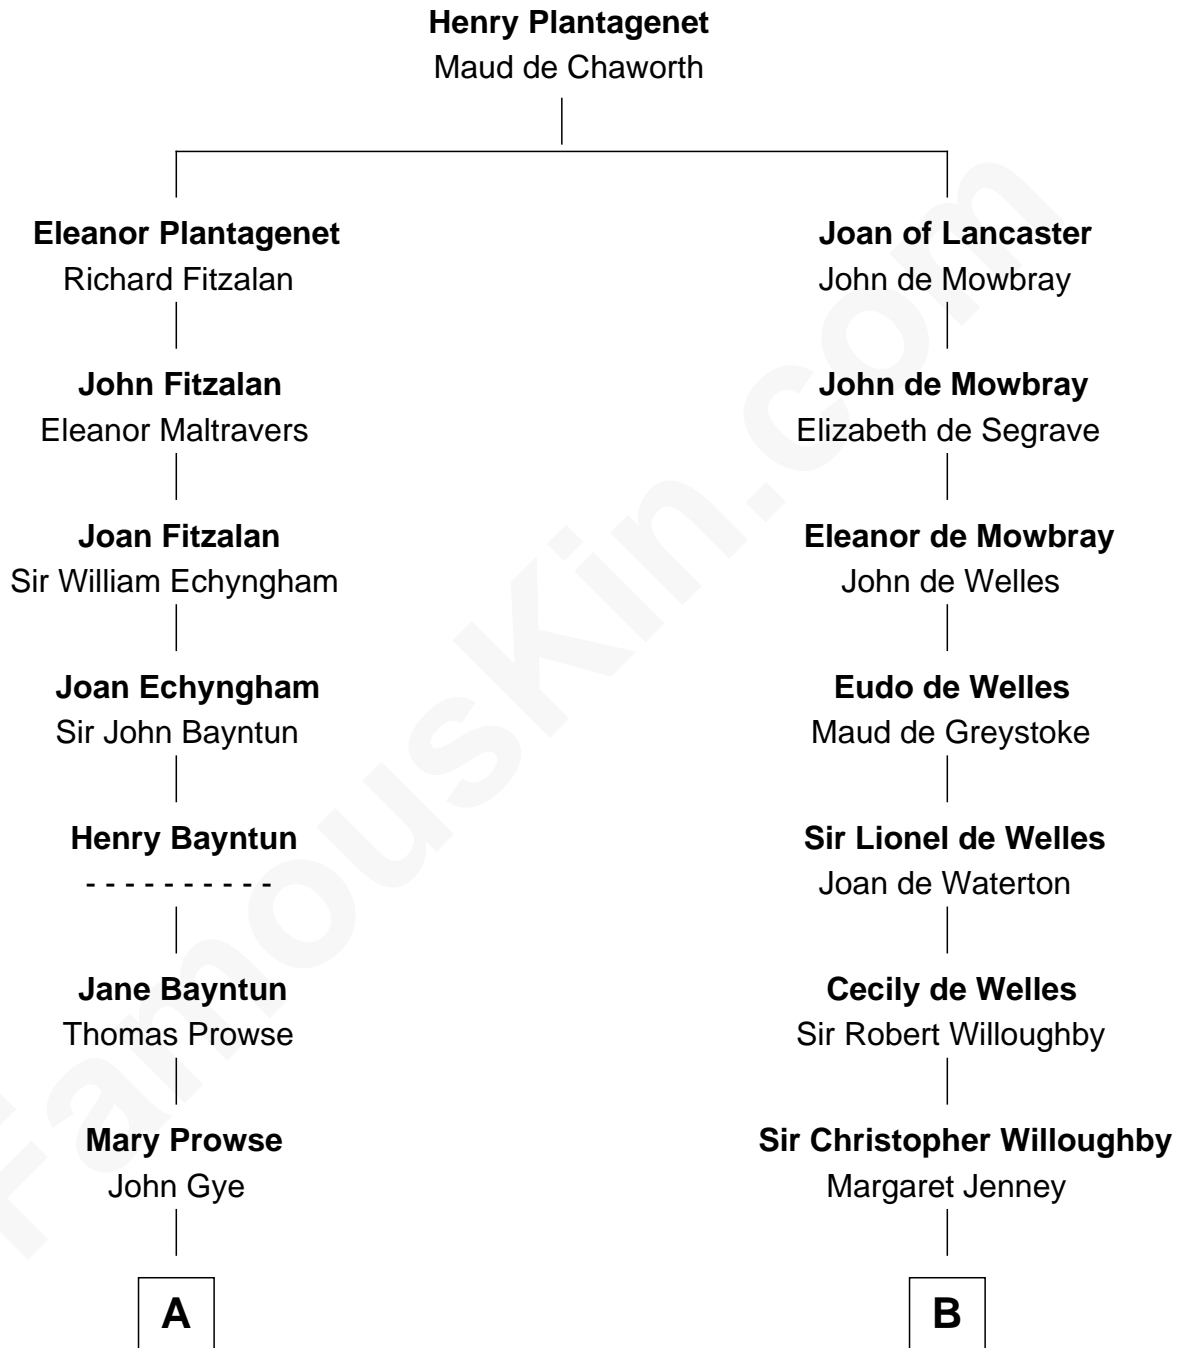

FamousKin.com

Relationship Chart of

Barbara (Pierce) Bush

First Lady of President George H.W. Bush

19th cousin 2 times removed of

Sandra Day O'Connor

First Female U.S. Supreme Court Justice

C

Scott Pierce
Mabel Marvin

Marvin Pierce
Pauline Robinson

Barbara (Pierce) Bush
First Lady of George H.W. Bush

D

Lettice Carlyle Cobb
Luke Day

Hollis Day
Eliza L. Flanders

Henry Clay Day
Alice Edith Hilton

Henry R. Day
Ada Mae Wilkey

Sandra Day O'Connor
U.S. Supreme Court Justice